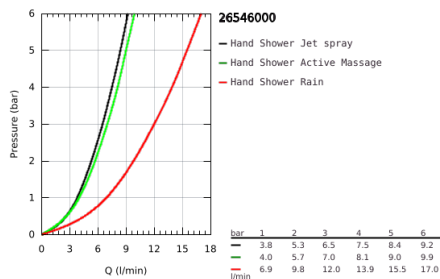

## 26 546 000 RAINSHOWER SMARTACTIVE 130 SHOWER RAIL SET 3 SPRAYS

### PRODUCT DESCRIPTION

- Colour: Chrome
- Consisting of:
  - hand shower Rainshower SmartActive 130 (26 544)
  - shower rail 600 mm
  - with wall holders made of metal
  - Silverflex shower hose 1750 mm 1/2" x 1/2" (28 388 000)
  - GROHE EasyReach tray
  - GROHE DreamSpray perfect spray pattern
  - GROHE Long-Life finish
  - GROHE FastFixation Plus adjustable distance between brackets, to adapt to existing holes
  - GROHE TileFix adjustable depth on upper and lower bracket
  - SpeedClean anti-limescale system
  - Inner WaterGuide for a longer life
  - TwistStop preventing the hose from twisting
  - suitable for instantaneous heater