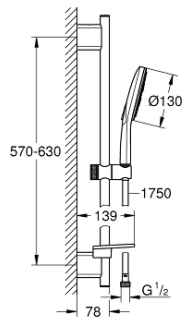

### PRODUCT DESCRIPTION

- Colour: Chrome
- Consisting of:
  - hand shower Rainshower SmartActive 130 (26 544)
  - shower rail 600 mm
  - with wall holders made of metal
  - Silverflex shower hose 1750 mm 1/2" x 1/2" (28 388 000)
  - GROHE EasyReach tray
  - GROHE DreamSpray perfect spray pattern
  - GROHE Long-Life finish
  - GROHE FastFixation Plus adjustable distance between brackets, to adapt to existing holes
  - GROHE TileFix adjustable depth on upper and lower bracket
  - SpeedClean anti-limescale system
  - Inner WaterGuide for a longer life
  - TwistStop preventing the hose from twisting
  - suitable for instantaneous heater

## 26 546 000 RAINSHOWER SMARTACTIVE 130 SHOWER RAIL SET 3 SPRAYS

**SPARE PARTS**, December 2017 – now

- 1: Outlet shower holder (Spare part-nr. 48425000)
- 2: Sliding piece (Spare part-nr. 48424000)
- 3: Soap dish (Spare part-nr. 48426000)
- 4: Strainer (Spare part-nr. 0700200M)