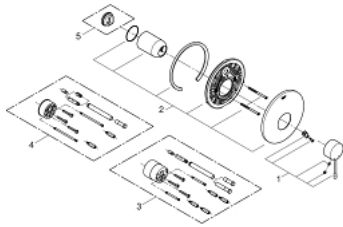

19 286 001 ESSENCE SINGLE-LEVER SHOWER MIXER TRIM

PRODUCT DESCRIPTION

- Colour: Chrome
- set for final installation for
- 33 962 000
- 33 963 000
- 33 964 000
- without concealed body
- metal lever
- GROHE Long-Life finish
- escutcheon- and shaft-sealing
- metal escutcheon
- covered fixing

19 286 001 ESSENCE SINGLE-LEVER SHOWER MIXER TRIM

SPARE PARTS, January 2014 – now

- 1: Lever (Spare part-nr. 46915000)
- 2: Escutcheon (Spare part-nr. 46904000)
- 3: Extension set (Spare part-nr. 46343000)*
- 4: Extension set (Spare part-nr. 46191000)*
- 5: Temperature limiter (Spare part-nr. 46308000)*