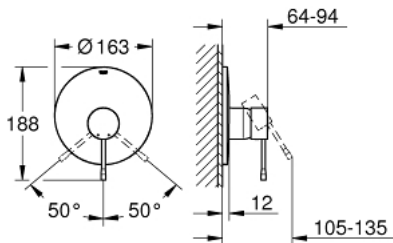

19 286 001 ESSENCE SINGLE-LEVER SHOWER MIXER TRIM

PRODUCT DESCRIPTION

- Colour: Chrome
- set for final installation for
- 33 962 000
- 33 963 000
- 33 964 000
- without concealed body
- metal lever
- GROHE Long-Life finish
- escutcheon- and shaft-sealing
- metal escutcheon
- covered fixing

19 286 001 ESSENCE SINGLE-LEVER SHOWER MIXER TRIM

SPARE PARTS, January 2014 – now

- 1: Lever (Spare part-nr. 46915000)
- 2: Escutcheon (Spare part-nr. 46904000)
- 3: Extension set (Spare part-nr. 46343000)*
- 4: Extension set (Spare part-nr. 46191000)*
- 5: Temperature limiter (Spare part-nr. 46308000)*