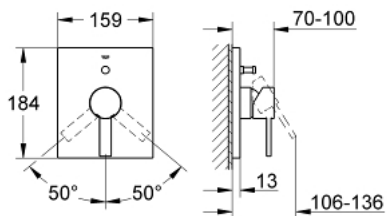

19 315 000 ALLURE SINGLE-LEVER BATH MIXER

PRODUCT DESCRIPTION

- Colour: chrome
- set for final installation for
- 33 961 000, 33 963 000, 33 965 000, 35 501 000
- without concealed body
- GROHE Long-Life finish
- automatic diverter: bath/shower
- escutcheon- and shaft-sealing
- metal escutcheon
- covered coupling

19 315 000 ALLURE SINGLE-LEVER BATH MIXER

SPARE PARTS, August 2010 – spareParts.validDate.now

1: Lever (Order-nr. 46609000)

2: Escutcheon (Order-nr. 46614000)

3: Cap (Order-nr. 09038000)

4: Diverter (Order-nr. 46737000)