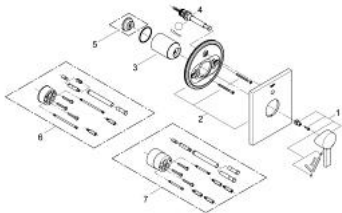

19 315 000 ALLURE SINGLE-LEVER BATH MIXER

PRODUCT DESCRIPTION

- Colour: chrome
- set for final installation for
- 33 961 000, 33 963 000, 33 965 000, 35 501 000
- without concealed body
- GROHE Long-Life finish
- automatic diverter: bath/shower
- escutcheon- and shaft-sealing
- metal escutcheon
- covered coupling

19 315 000 ALLURE SINGLE-LEVER BATH MIXER

SPARE PARTS, August 2010 – spareParts.validDate.now

1: Lever (Order-nr. 46609000)

2: Escutcheon (Order-nr. 46614000)

3: Cap (Order-nr. 09038000)

4: Diverter (Order-nr. 46737000)

5: Temperature limiter (Order-nr. 46375000)*

6: Extension set (Order-nr. 46191000)*

7: Extension set (Order-nr. 46343000)*

* Optional accessories