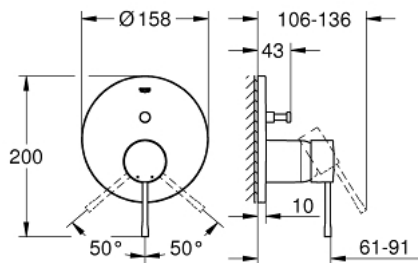

24 058 001 ESSENCE SINGLE-LEVER MIXER WITH 2-WAY DIVERTER

PRODUCT DESCRIPTION

- Colour: chrome
- set for final installation for
- GROHE Rapido SmartBox (35 600/35 604)
- GROHE SilkMove 46 mm ceramic cartridge
- GROHE Long-Life finish
- GROHE FastFixation escutcheon with covered shaft sealing and covered fixing
- metal escutcheon, retroactively 6° adjustable
- metal lever
- automatic 2-way diverter
- flow performance: outlet B = 27 l/min, outlet C = 27 l/min
- without roughing-in set

24 058 001 ESSENCE SINGLE-LEVER MIXER WITH 2-WAY DIVERTER

SPARE PARTS, July 2017 – now

- 1: Lever (Order-nr. 46915000)
- 2: Escutcheon (Order-nr. 48429000)
- 3: Mounting plate (Order-nr. 48440000)
- 4: Cap (Order-nr. 02693000)
- 5: Diverter (Order-nr. 48442000)
- 6: Cartridge (Order-nr. 46048000)
- 7: Non-return valve (Order-nr. 49085000)
- 8: Seal (Order-nr. 48360000)
- 9: Temperature limiter (Order-nr. 46308000)*
- 10: Backflow protection combination (EN1717) (Order-nr. 14055000)*
- 11: Universal extension set single-lever mixers, 25 mm (Order-nr. 14056000)*
- 12: Diverter (Order-nr. 48444000)*
- 13: Universal extension set single-lever mixers, 50 mm (Order-nr. 14057000)*
- 14: Diverter (Order-nr. 48445000)*