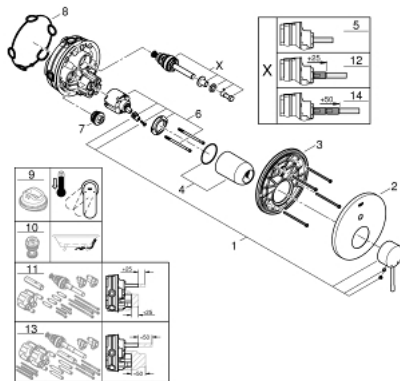

24 058 001 ESSENCE SINGLE-LEVER MIXER WITH 2-WAY DIVERTER

PRODUCT DESCRIPTION

- Colour: chrome
- set for final installation for
- GROHE Rapido SmartBox (35 600/35 604)
- GROHE SilkMove 46 mm ceramic cartridge
- GROHE Long-Life finish
- GROHE FastFixation escutcheon with covered shaft sealing and covered fixing
- metal escutcheon, retroactively 6° adjustable
- metal lever
- automatic 2-way diverter
- flow performance: outlet B = 27 l/min, outlet C = 27 l/min
- without roughing-in set

24 058 001 ESSENCE SINGLE-LEVER MIXER WITH 2-WAY DIVERTER

SPARE PARTS, July 2017 – now

- 1: Lever (Order-nr. 46915000)
- 2: Escutcheon (Order-nr. 48429000)
- 3: Mounting plate (Order-nr. 48440000)
- 4: Cap (Order-nr. 02693000)
- 5: Diverter (Order-nr. 48442000)
- 6: Cartridge (Order-nr. 46048000)
- 7: Non-return valve (Order-nr. 49085000)
- 8: Seal (Order-nr. 48360000)
- 9: Temperature limiter (Order-nr. 46308000)*
- 10: Backflow protection combination (EN1717) (Order-nr. 14055000)*
- 11: Universal extension set single-lever mixers, 25 mm (Order-nr. 14056000)*
- 12: Diverter (Order-nr. 48444000)*
- 13: Universal extension set single-lever mixers, 50 mm (Order-nr. 14057000)*
- 14: Diverter (Order-nr. 48445000)*