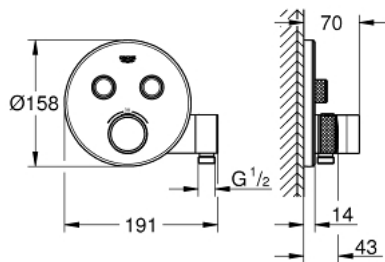

29 120 000 GROHTHERM SMARTCONTROL THERMOSTAT FOR CONCEALED INSTALLATION WITH 2 VALVES AND INTEGRATED SHOWER HOLDER

PRODUCT DESCRIPTION

- Colour: chrome
- set for final installation for
- GROHE Rapido SmartBox (35 600/35 604)
- metal wall escutcheon with GROHE FastFixation (covered escutcheon and shaft sealing, covered fixing), retroactively 6° adjustable
- GROHE Long-Life finish
- GROHE SmartControl push for ON-OFF, turn for volume adjustment from GROHE Water Saving to Full Flow
- exchangeable symbols
- GROHE TurboStat compact cartridge with wax thermoelement
- GROHE ProGrip with knurl structure
- GROHE SafeStop safety button at 38°C
- GROHE SafeStop Plus optional temperature limiter at 43°C or 46°C included
- built-in non return valves and dirt strainers
- multiple outlets can be run simultaneously
- integrated shower union with shower outlet ½"
- without roughing-in set
- flow performance: outlet B = 24 l/min, hand shower = 12 l/min, outlet B + hand shower = 27 l/min

29 120 000 GROHTHERM SMARTCONTROL THERMOSTAT FOR CONCEALED INSTALLATION WITH 2 VALVES AND INTEGRATED SHOWER HOLDER

SPARE PARTS, January 2020 – now

- 1: Mounting template (Order-nr. 48364000)
 - 2: Temperature control handle (Order-nr. 49029000)
 - 3: Escutcheon (Order-nr. 49034000)
 - 4: Push button (Order-nr. 48361000)
 - 5: Cartridge (Order-nr. 48359000)
 - 5.1: Spindle (Order-nr. 49088000)
 - 6: Thermostatic compact cartridge 3/4" (Order-nr. 49028000)
 - 7: Non-return valves (Order-nr. 47979000)
 - 8: Seal (Order-nr. 48360000)
 - 9: Socket spanner (Order-nr. 49059000)*
 - 10: Backflow protection combination (EN1717) (Order-nr. 14055000)*
 - 11: GROHE TurboStat cartridge 3/4" (Order-nr. 49003000)*
 - 12: Service stops (Order-nr. 1405300M)*
 - 13: Universal extension set single-lever mixers, 25 mm (Order-nr. 14048000)*
- *Special accessories