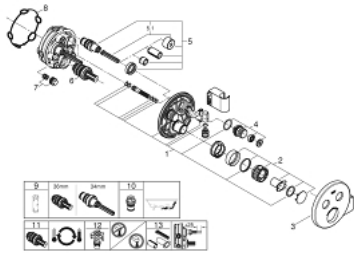

29 120 000 GROHTHERM SMARTCONTROL THERMOSTAT FOR CONCEALED INSTALLATION WITH 2 VALVES AND INTEGRATED SHOWER HOLDER

PRODUCT DESCRIPTION

- Colour: chrome
- set for final installation for
- GROHE Rapido SmartBox (35 600/35 604)
- metal wall escutcheon with GROHE FastFixation (covered escutcheon and shaft sealing, covered fixing), retroactively 6° adjustable
- GROHE Long-Life finish
- GROHE SmartControl push for ON-OFF, turn for volume adjustment from GROHE Water Saving to Full Flow
- exchangeable symbols
- GROHE TurboStat compact cartridge with wax thermoelement
- GROHE ProGrip with knurl structure
- GROHE SafeStop safety button at 38°C
- GROHE SafeStop Plus optional temperature limiter at 43°C or 46°C included
- built-in non return valves and dirt strainers
- multiple outlets can be run simultaneously
- integrated shower union with shower outlet ½"
- without roughing-in set
- flow performance: outlet B = 24 l/min, hand shower = 12 l/min, outlet B + hand shower = 27 l/min

29 120 000 GROHTHERM SMARTCONTROL THERMOSTAT FOR CONCEALED INSTALLATION WITH 2 VALVES AND INTEGRATED SHOWER HOLDER

SPARE PARTS, January 2020 – now

- 1: Mounting template (Order-nr. 48364000)
 - 2: Temperature control handle (Order-nr. 49029000)
 - 3: Escutcheon (Order-nr. 49034000)
 - 4: Push button (Order-nr. 48361000)
 - 5: Cartridge (Order-nr. 48359000)
 - 5.1: Spindle (Order-nr. 49088000)
 - 6: Thermostatic compact cartridge 3/4" (Order-nr. 49028000)
 - 7: Non-return valves (Order-nr. 47979000)
 - 8: Seal (Order-nr. 48360000)
 - 9: Socket spanner (Order-nr. 49059000)*
 - 10: Backflow protection combination (EN1717) (Order-nr. 14055000)*
 - 11: GROHE TurboStat cartridge 3/4" (Order-nr. 49003000)*
 - 12: Service stops (Order-nr. 1405300M)*
 - 13: Universal extension set single-lever mixers, 25 mm (Order-nr. 14048000)*
- *Special accessories