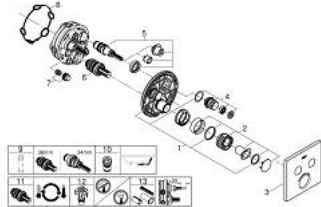

### PRODUCT DESCRIPTION

- Colour: chrome
- set for final installation for
- GROHE Rapido SmartBox (35 600/35 604)
- metal wall escutcheon with GROHE FastFixation (covered escutcheon and shaft sealing, covered fixing), retroactively 6° adjustable
- GROHE Long-Life finish
- GROHE SmartControl push for ON-OFF, turn for volume adjustment from GROHE Water Saving to Full Flow
- exchangeable symbols
- GROHE TurboStat compact cartridge with wax thermoelement
- GROHE ProGrip with knurl structure
- GROHE SafeStop safety button at 38°C
- GROHE SafeStop Plus optional temperature limiter at 43°C or 46°C included
- built-in non return valves and dirt strainers
- multiple outlets can be run simultaneously
- without roughing-in set
- flow performance: outlet B = 24 l/min, outlet C = 26 l/min, outlet B+C = 29 l/min

### SPARE PARTS, September 2016 – now

- 1: Mounting plate (Order-nr. 48363000)
- 2: Temperature control handle (Order-nr. 49029000)
- 3: Escutcheon (Order-nr. 49039000)
- 4: Push button (Order-nr. 48361000)
- 5: Cartridge (Order-nr. 48359000)
- 5.1: Spindle (Order-nr. 49088000)
- 6: Thermostatic compact cartridge 3/4" (Order-nr. 49028000)
- 7: Non-return valves (Order-nr. 47979000)
- 8: Seal (Order-nr. 48360000)
- 9: Socket spanner (Order-nr. 49059000)\*
- 10: Backflow protection combination (EN1717) (Order-nr. 14055000)\*
- 11: GROHE TurboStat cartridge 3/4" (Order-nr. 49003000)\*
- 12: Service stops (Order-nr. 1405300M)\*
- 13: Universal extension set single-lever mixers, 25 mm (Order-nr. 14048000)\*