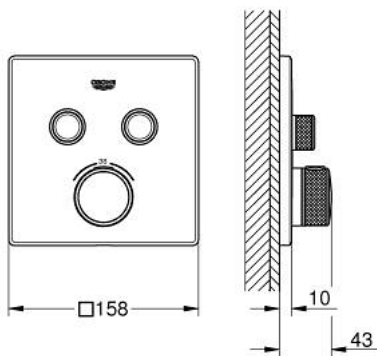

### PRODUCT DESCRIPTION

- Colour: chrome
- set for final installation for
- GROHE Rapido SmartBox (35 600/35 604)
- metal wall escutcheon with GROHE FastFixation (covered escutcheon and shaft sealing, covered fixing), retroactively 6° adjustable
- GROHE Long-Life finish
- GROHE SmartControl push for ON-OFF, turn for volume adjustment from GROHE Water Saving to Full Flow
- exchangeable symbols
- GROHE TurboStat compact cartridge with wax thermoelement
- GROHE ProGrip with knurl structure
- GROHE SafeStop safety button at 38°C
- GROHE SafeStop Plus optional temperature limiter at 43°C or 46°C included
- built-in non return valves and dirt strainers
- multiple outlets can be run simultaneously
- without roughing-in set
- flow performance: outlet B = 24 l/min, outlet C = 26 l/min, outlet B+C = 29 l/min

### SPARE PARTS, September 2016 – now

- 1: Mounting plate (Order-nr. 48363000)
- 2: Temperature control handle (Order-nr. 49029000)
- 3: Escutcheon (Order-nr. 49039000)
- 4: Push button (Order-nr. 48361000)
- 5: Cartridge (Order-nr. 48359000)
- 5.1: Spindle (Order-nr. 49088000)
- 6: Thermostatic compact cartridge 3/4" (Order-nr. 49028000)
- 7: Non-return valves (Order-nr. 47979000)
- 8: Seal (Order-nr. 48360000)
- 9: Socket spanner (Order-nr. 49059000)\*
- 10: Backflow protection combination (EN1717) (Order-nr. 14055000)\*
- 11: GROHE TurboStat cartridge 3/4" (Order-nr. 49003000)\*
- 12: Service stops (Order-nr. 1405300M)\*
- 13: Universal extension set single-lever mixers, 25 mm (Order-nr. 14048000)\*