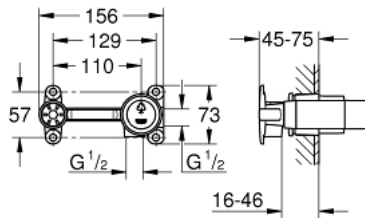

32 635 000 SINGLE-LEVER MIXER 1/2", CONCEALED BODY

PRODUCT DESCRIPTION

- Colour: chrome
- for 2-hole basin mixers
- wall installation
- without finishing trim set
- GROHE SilkMove 35 mm ceramic cartridge
- adjustable flow rate limiter
- installation depth 45 to 75 mm
- DR-brass
- min. recommended pressure 1.0 bar
- installation device

32 635 000 SINGLE-LEVER MIXER 1/2", CONCEALED BODY

SPARE PARTS, August 2007 – May 2022

1: Cartridge (Order-nr. 46374000)

2: Socket Spanner (Order-nr. 19332000)*

* Optional accessories