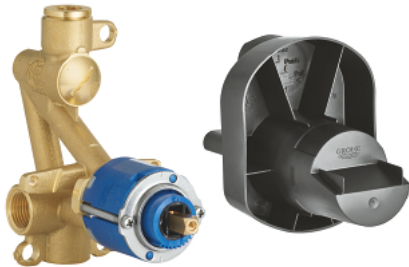

33 965 000 SINGLE-LEVER MIXER 1/2", CONCEALED BODY

PRODUCT DESCRIPTION

- for bath and shower
- without finishing trim set
- wall installation
- GROHE SilkMove 46 mm ceramic cartridge
- adjustable flow rate limiter
- top and bottom outlet 1/2"
- diverter in set for final installation
- clockwise thread
- fastening loops

33 965 000 **SINGLE-LEVER MIXER 1/2", CONCEALED BODY**

SPARE PARTS, January 1998 – spareParts.validDate.now

1: Cartridge (Order-nr. 46048000)