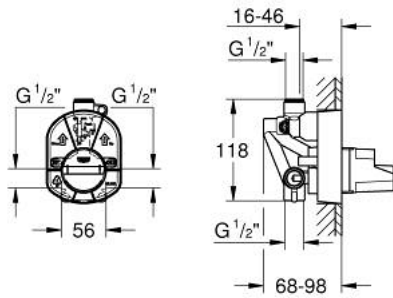

33 965 000 SINGLE-LEVER MIXER 1/2", CONCEALED BODY

PRODUCT DESCRIPTION

- for bath and shower
- without finishing trim set
- wall installation
- GROHE SilkMove 46 mm ceramic cartridge
- adjustable flow rate limiter
- top and bottom outlet 1/2"
- diverter in set for final installation
- clockwise thread
- fastening loops

33 965 000 **SINGLE-LEVER MIXER 1/2", CONCEALED BODY**

SPARE PARTS, January 1998 – spareParts.validDate.now

1: Cartridge (Order-nr. 46048000)