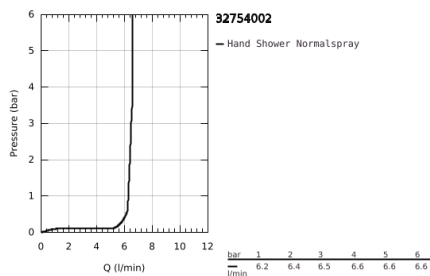

32 754 002 ALLURE SINGLE-LEVER BATH MIXER 1/2", FLOOR MOUNTED

PRODUCT DESCRIPTION

- Colour: Chrome
- set for final installation for 45 984 001
- without roughing-in-set
- GROHE SilkMove 46 mm ceramic cartridge
- GROHE Long-Life finish
- automatic diverter: bath/shower
- swivel spout with mousseur and stop limiter
- projection 300 mm
- integrated non-return valve in the shower outlet 1/2"
- with shower holder
- Rainshower Aqua hand shower 6.6 l/min
- protected against backflow

32 754 002 ALLURE SINGLE-LEVER BATH MIXER 1/2", FLOOR MOUNTED

32 754 002 ALLURE SINGLE-LEVER BATH MIXER 1/2", FLOOR MOUNTED

SPARE PARTS, November 2016 – now

- 1: Flow restrictor (Spare part-nr. 46680000)
- 2: set of screws (Spare part-nr. 46670000)
- 3: Lever (Spare part-nr. 46609000)
- 4: Shield for cross handle (Spare part-nr. 46242000)
- 5: Cartridge (Spare part-nr. 46048000)
- 6: Diverter knob (Spare part-nr. 64989000)
- 7: Diverter (Spare part-nr. 65655000)
- 8: Non-return valve (Spare part-nr. 08565000)
- 9: Strainer (Spare part-nr. 0700200M)
- 10: Temperature limiter (Spare part-nr. 46308000)*