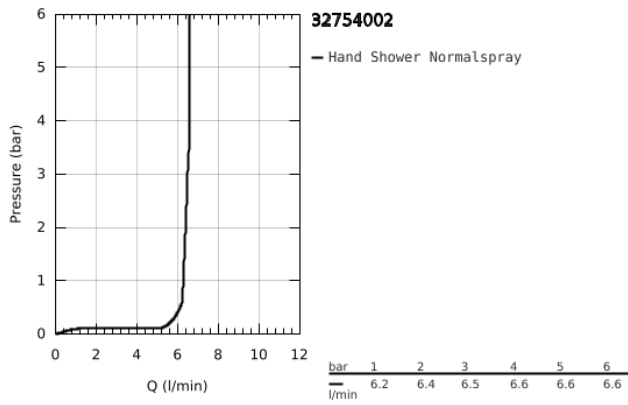

32 754 002 ALLURE SINGLE-LEVER BATH MIXER 1/2", FLOOR MOUNTED