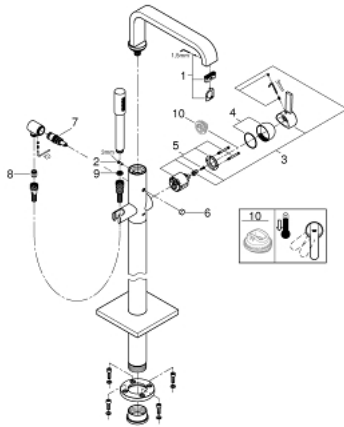

32 754 002 ALLURE SINGLE-LEVER BATH MIXER 1/2", FLOOR MOUNTED

PRODUCT DESCRIPTION

- Colour: Chrome
- set for final installation for 45 984 001
- without roughing-in-set
- GROHE SilkMove 46 mm ceramic cartridge
- GROHE Long-Life finish
- automatic diverter: bath/shower
- swivel spout with mousseur and stop limiter
- projection 300 mm
- integrated non-return valve in the shower outlet 1/2"
- with shower holder
- Rainshower Aqua hand shower 6.6 l/min
- protected against backflow

32 754 002 ALLURE SINGLE-LEVER BATH MIXER 1/2", FLOOR MOUNTED

32 754 002 ALLURE SINGLE-LEVER BATH MIXER 1/2", FLOOR MOUNTED

SPARE PARTS, November 2016 – now

- 1: Flow restrictor (Spare part-nr. 46680000)
- 2: set of screws (Spare part-nr. 46670000)
- 3: Lever (Spare part-nr. 46609000)
- 4: Shield for cross handle (Spare part-nr. 46242000)
- 5: Cartridge (Spare part-nr. 46048000)
- 6: Diverter knob (Spare part-nr. 64989000)
- 7: Diverter (Spare part-nr. 65655000)
- 8: Non-return valve (Spare part-nr. 08565000)
- 9: Strainer (Spare part-nr. 0700200M)
- 10: Temperature limiter (Spare part-nr. 46308000)*