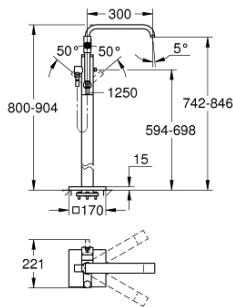

32 754 002 ALLURE SINGLE-LEVER BATH MIXER 1/2", FLOOR MOUNTED

PRODUCT DESCRIPTION

- Colour: Chrome
- set for final installation for 45 984 001
- without roughing-in-set
- GROHE SilkMove 46 mm ceramic cartridge
- GROHE Long-Life finish
- automatic diverter: bath/shower
- swivel spout with mousseur and stop limiter
- projection 300 mm
- integrated non-return valve in the shower outlet 1/2"
- with shower holder
- Rainshower Aqua hand shower 6.6 l/min
- protected against backflow

32 754 002 ALLURE SINGLE-LEVER BATH MIXER 1/2", FLOOR MOUNTED

32 754 002 ALLURE SINGLE-LEVER BATH MIXER 1/2", FLOOR MOUNTED

SPARE PARTS, November 2016 – now

- 1: Flow restrictor (Spare part-nr. 46680000)
- 2: set of screws (Spare part-nr. 46670000)
- 3: Lever (Spare part-nr. 46609000)
- 4: Shield for cross handle (Spare part-nr. 46242000)
- 5: Cartridge (Spare part-nr. 46048000)
- 6: Diverter knob (Spare part-nr. 64989000)
- 7: Diverter (Spare part-nr. 65655000)
- 8: Non-return valve (Spare part-nr. 08565000)
- 9: Strainer (Spare part-nr. 0700200M)
- 10: Temperature limiter (Spare part-nr. 46308000)*