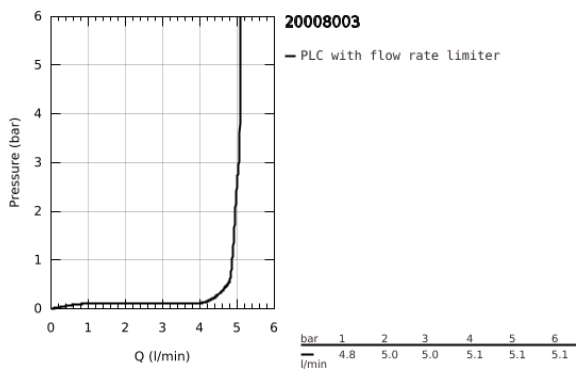

20 008 003 **ATRIO THREE-HOLE BASIN MIXER 1/2"**
M-SIZE

PRODUCT DESCRIPTION

- Colour: chrome
- ceramic headparts 1/2", 90°
- GROHE Long-Life finish
- GROHE Water Saving 5.7 l/min laminar mousseur
- swivel tubular spout with mousseur and stop limiter
- pop-up waste set 1 1/4"
- pressure-proof, flexible connection hoses between spout and side valves
- with cross handles
- Two different sets of caps included. One set with "H" and "C" marking, one set without marking.

20 008 003 ATRIO THREE-HOLE BASIN MIXER 1/2" M-SIZE

SPARE PARTS, April 2017 – spareParts.validDate.now

- 1: Cross handles (Order-nr. 18026003)
- 2: Ceramic headpart, 1/2" (Order-nr. 45882000)
- 2.1: O-ring Ø 18.2 x Ø 1.7 (Order-nr. 0392400M)
- 3: Ceramic headpart, 1/2" (Order-nr. 45883000)
- 3.1: O-ring Ø 18.2 x Ø 1.7 (Order-nr. 0392400M)
- 4: Coupling nut 1/2" (Order-nr. 1290100M)*
- 5: Safety ring (Order-nr. 4826600M)
- 6: Flow straightener (Order-nr. 48408000)
- 7: Sealing washer (Order-nr. 0128500M)
- 8: Pop-up rod (Order-nr. 65196000)
- 9: Fixing clamp (Order-nr. 6554100M)
- 10: Flexible connection hose (Order-nr. 45704000)
- 11: Waste set 1 1/4" (Order-nr. 28910000)
- 11.1: Plug (Order-nr. 07182000)
- 11.2: Eccentric rod (Order-nr. 07052000)
- 12: Coupling nut 1/2" x 14.5 mm (Order-nr. 1290200M)*
- 13: Eccentric rod (Order-nr. 07341000)*