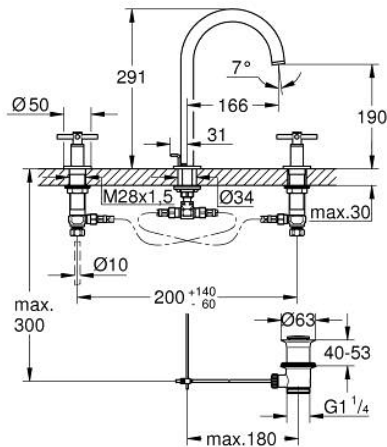

20 008 003 **ATRIO THREE-HOLE BASIN MIXER 1/2"**
M-SIZE

PRODUCT DESCRIPTION

- Colour: chrome
- ceramic headparts 1/2", 90°
- GROHE Long-Life finish
- GROHE Water Saving 5.7 l/min laminar mousseur
- swivel tubular spout with mousseur and stop limiter
- pop-up waste set 1 1/4"
- pressure-proof, flexible connection hoses between spout and side valves
- with cross handles
- Two different sets of caps included. One set with "H" and "C" marking, one set without marking.

20 008 003 ATRIO THREE-HOLE BASIN MIXER 1/2" M-SIZE

SPARE PARTS, April 2017 – spareParts.validDate.now

- 1: Cross handles (Order-nr. 18026003)
- 2: Ceramic headpart, 1/2" (Order-nr. 45882000)
- 2.1: O-ring Ø 18.2 x Ø 1.7 (Order-nr. 0392400M)
- 3: Ceramic headpart, 1/2" (Order-nr. 45883000)
- 3.1: O-ring Ø 18.2 x Ø 1.7 (Order-nr. 0392400M)
- 4: Coupling nut 1/2" (Order-nr. 1290100M)*
- 5: Safety ring (Order-nr. 4826600M)
- 6: Flow straightener (Order-nr. 48408000)
- 7: Sealing washer (Order-nr. 0128500M)
- 8: Pop-up rod (Order-nr. 65196000)
- 9: Fixing clamp (Order-nr. 6554100M)
- 10: Flexible connection hose (Order-nr. 45704000)
- 11: Waste set 1 1/4" (Order-nr. 28910000)
- 11.1: Plug (Order-nr. 07182000)
- 11.2: Eccentric rod (Order-nr. 07052000)
- 12: Coupling nut 1/2" x 14.5 mm (Order-nr. 1290200M)*
- 13: Eccentric rod (Order-nr. 07341000)*