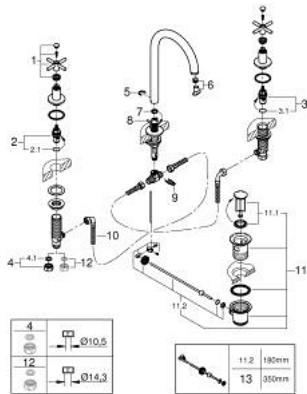

20 008 003 **ATRIO THREE-HOLE BASIN MIXER 1/2"**
M-SIZE

PRODUCT DESCRIPTION

- Colour: chrome
- ceramic headparts 1/2", 90°
- GROHE Long-Life finish
- GROHE Water Saving 5.7 l/min laminar mousseur
- swivel tubular spout with mousseur and stop limiter
- pop-up waste set 1 1/4"
- pressure-proof, flexible connection hoses between spout and side valves
- with cross handles
- Two different sets of caps included. One set with "H" and "C" marking, one set without marking.

20 008 003 ATRIO THREE-HOLE BASIN MIXER 1/2" M-SIZE

SPARE PARTS, April 2017 – spareParts.validDate.now

- 1: Cross handles (Order-nr. 18026003)
- 2: Ceramic headpart, 1/2" (Order-nr. 45882000)
- 2.1: O-ring Ø 18.2 x Ø 1.7 (Order-nr. 0392400M)
- 3: Ceramic headpart, 1/2" (Order-nr. 45883000)
- 3.1: O-ring Ø 18.2 x Ø 1.7 (Order-nr. 0392400M)
- 4: Coupling nut 1/2" (Order-nr. 1290100M)*
- 5: Safety ring (Order-nr. 4826600M)
- 6: Flow straightener (Order-nr. 48408000)
- 7: Sealing washer (Order-nr. 0128500M)
- 8: Pop-up rod (Order-nr. 65196000)
- 9: Fixing clamp (Order-nr. 6554100M)
- 10: Flexible connection hose (Order-nr. 45704000)
- 11: Waste set 1 1/4" (Order-nr. 28910000)
- 11.1: Plug (Order-nr. 07182000)
- 11.2: Eccentric rod (Order-nr. 07052000)
- 12: Coupling nut 1/2" x 14.5 mm (Order-nr. 1290200M)*
- 13: Eccentric rod (Order-nr. 07341000)*