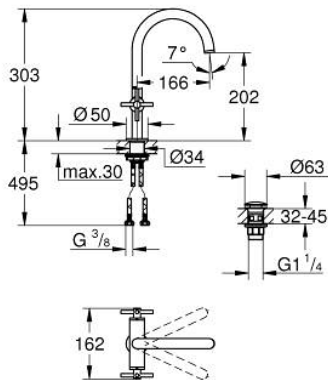

21 019 003 **ATRIO ONE-HOLE BASIN MIXER, 1/2"**
L-SIZE

PRODUCT DESCRIPTION

- Colour: chrome
- ceramic headparts 1/2", 90°
- GROHE Long-Life finish
- GROHE Water Saving 5.7 l/min laminar mousseur
- rapid installation system
- swivel tubular spout with mousseur and stop limiter
- Push-open waste set 1 1/4"
- flexible connection hoses
- with cross handles
- Two different sets of caps included. One set with "H" and "C" marking, one set without marking.

21 019 003 **ATRIO ONE-HOLE BASIN MIXER, 1/2"**
L-SIZE

21 019 003 **ATRIO ONE-HOLE BASIN MIXER, 1/2"**
L-SIZE

SPARE PARTS, August 2018 – spareParts.validDate.now

- 1: Cross handles (Order-nr. 18026003)
- 2: Ceramic headpart, 1/2" (Order-nr. 45883000)
- 2.1: O-ring \varnothing 18.2 x \varnothing 1.7 (Order-nr. 0392400M)
- 3: Sealing washer (Order-nr. 0128500M)
- 4: Safety ring (Order-nr. 4826600M)
- 5: Flow straightener (Order-nr. 48408000)
- 6: Shank fastening assembly (Order-nr. 48384000)
- 7: Waste fitting (Order-nr. 65807000)
- 8: Ceramic headpart, 1/2" (Order-nr. 45882000)
- 8.1: O-ring \varnothing 18.2 x \varnothing 1.7 (Order-nr. 0392400M)