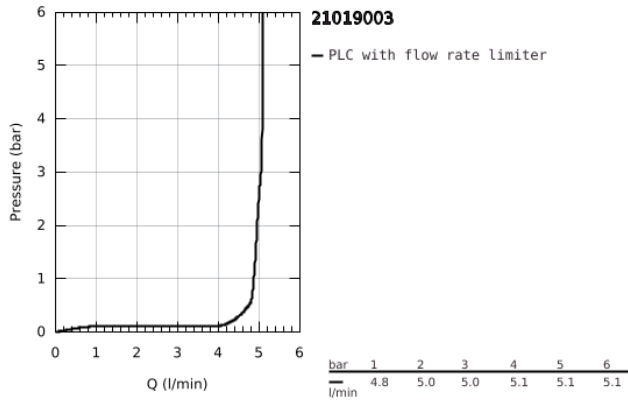

21 019 003 **ATRIO ONE-HOLE BASIN MIXER, 1/2"**
L-SIZE

PRODUCT DESCRIPTION

- Colour: chrome
- ceramic headparts 1/2", 90°
- GROHE Long-Life finish
- GROHE Water Saving 5.7 l/min laminar mousseur
- rapid installation system
- swivel tubular spout with mousseur and stop limiter
- Push-open waste set 1 1/4"
- flexible connection hoses
- with cross handles
- Two different sets of caps included. One set with "H" and "C" marking, one set without marking.

21 019 003 **ATRIO ONE-HOLE BASIN MIXER, 1/2"**
L-SIZE

21 019 003 **ATRIO ONE-HOLE BASIN MIXER, 1/2"**
L-SIZE

SPARE PARTS, August 2018 – spareParts.validDate.now

- 1: Cross handles (Order-nr. 18026003)
- 2: Ceramic headpart, 1/2" (Order-nr. 45883000)
- 2.1: O-ring \varnothing 18.2 x \varnothing 1.7 (Order-nr. 0392400M)
- 3: Sealing washer (Order-nr. 0128500M)
- 4: Safety ring (Order-nr. 4826600M)
- 5: Flow straightener (Order-nr. 48408000)
- 6: Shank fastening assembly (Order-nr. 48384000)
- 7: Waste fitting (Order-nr. 65807000)
- 8: Ceramic headpart, 1/2" (Order-nr. 45882000)
- 8.1: O-ring \varnothing 18.2 x \varnothing 1.7 (Order-nr. 0392400M)