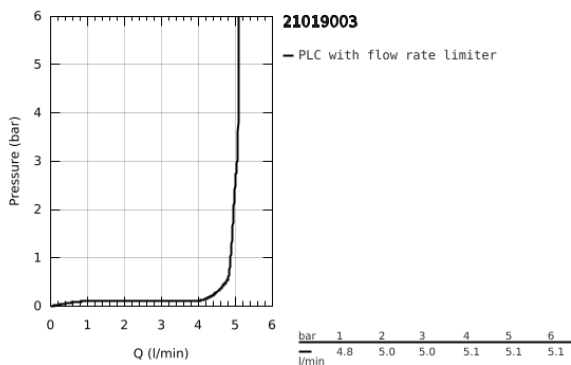

21 019 003 **ATRIO ONE-HOLE BASIN MIXER, 1/2"**
L-SIZE

PRODUCT DESCRIPTION

- Colour: chrome
- ceramic headparts 1/2", 90°
- GROHE Long-Life finish
- GROHE Water Saving 5.7 l/min laminar mousseur
- rapid installation system
- swivel tubular spout with mousseur and stop limiter
- Push-open waste set 1 1/4"
- flexible connection hoses
- with cross handles
- Two different sets of caps included. One set with "H" and "C" marking, one set without marking.

21 019 003 **ATRIO ONE-HOLE BASIN MIXER, 1/2"**
L-SIZE

21 019 003 **ATRIO ONE-HOLE BASIN MIXER, 1/2"**
L-SIZE

SPARE PARTS, August 2018 – spareParts.validDate.now

- 1: Cross handles (Order-nr. 18026003)
- 2: Ceramic headpart, 1/2" (Order-nr. 45883000)
- 2.1: O-ring \varnothing 18.2 x \varnothing 1.7 (Order-nr. 0392400M)
- 3: Sealing washer (Order-nr. 0128500M)
- 4: Safety ring (Order-nr. 4826600M)
- 5: Flow straightener (Order-nr. 48408000)
- 6: Shank fastening assembly (Order-nr. 48384000)
- 7: Waste fitting (Order-nr. 65807000)
- 8: Ceramic headpart, 1/2" (Order-nr. 45882000)
- 8.1: O-ring \varnothing 18.2 x \varnothing 1.7 (Order-nr. 0392400M)