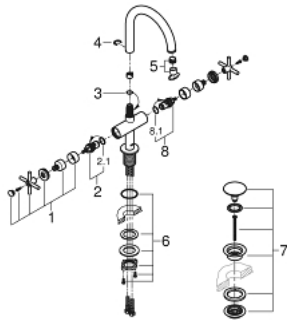

21 019 003 **ATRIO ONE-HOLE BASIN MIXER, 1/2"**
L-SIZE

PRODUCT DESCRIPTION

- Colour: chrome
- ceramic headparts 1/2", 90°
- GROHE Long-Life finish
- GROHE Water Saving 5.7 l/min laminar mousseur
- rapid installation system
- swivel tubular spout with mousseur and stop limiter
- Push-open waste set 1 1/4"
- flexible connection hoses
- with cross handles
- Two different sets of caps included. One set with "H" and "C" marking, one set without marking.

21 019 003 **ATRIO ONE-HOLE BASIN MIXER, 1/2"**
L-SIZE

21 019 003 **ATRIO ONE-HOLE BASIN MIXER, 1/2"**
L-SIZE

SPARE PARTS, August 2018 – spareParts.validDate.now

- 1: Cross handles (Order-nr. 18026003)
- 2: Ceramic headpart, 1/2" (Order-nr. 45883000)
- 2.1: O-ring \varnothing 18.2 x \varnothing 1.7 (Order-nr. 0392400M)
- 3: Sealing washer (Order-nr. 0128500M)
- 4: Safety ring (Order-nr. 4826600M)
- 5: Flow straightener (Order-nr. 48408000)
- 6: Shank fastening assembly (Order-nr. 48384000)
- 7: Waste fitting (Order-nr. 65807000)
- 8: Ceramic headpart, 1/2" (Order-nr. 45882000)
- 8.1: O-ring \varnothing 18.2 x \varnothing 1.7 (Order-nr. 0392400M)