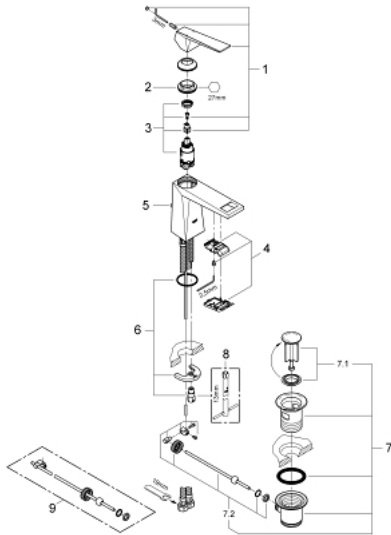

23 029 000 **ALLURE BRILLIANT SINGLE-LEVER BASIN MIXER 1/2"**
M-SIZE

PRODUCT DESCRIPTION

- Colour: chrome
- single hole installation
- GROHE SilkMove 28 mm ceramic cartridge
- temperature limiter
- GROHE Long-Life finish
- GROHE Water Saving 5.0 l/min. flow limiter
- GROHE FastFixation installation system
- spout with integrated mousseur
- pop-up waste set 1 1/4"
- flexible connection hoses
- recommended pressure 1.0 - 5.0 bar
- min. recommended pressure 1.0 bar

23 029 000 **ALLURE BRILLIANT SINGLE-LEVER BASIN MIXER 1/2"**
M-SIZE

SPARE PARTS, August 2010 – spareParts.validDate.now

- 1: Lever (Order-nr. 46793000)
 - 2: Fitting ring (Order-nr. 46715000)
 - 3: Cartridge (Order-nr. 46580000)
 - 4: Race (Order-nr. 46794000)
 - 5: Pop-up rod (Order-nr. 46787000)
 - 6: Shank fastening assembly (Order-nr. 46249000)
 - 7: Waste set 1 1/4" (Order-nr. 28910000)
 - 7.1: Plug (Order-nr. 07182000)
 - 7.2: Eccentric rod (Order-nr. 07052000)
 - 8: Mounting wrench (Order-nr. 19017000)*
 - 9: Eccentric rod (Order-nr. 07341000)*
- * Optional accessories