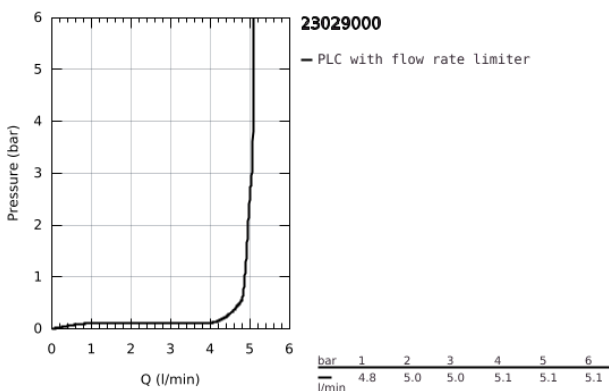

23 029 000 **ALLURE BRILLIANT SINGLE-LEVER BASIN MIXER 1/2"**
M-SIZE

PRODUCT DESCRIPTION

- Colour: chrome
- single hole installation
- GROHE SilkMove 28 mm ceramic cartridge
- temperature limiter
- GROHE Long-Life finish
- GROHE Water Saving 5.0 l/min. flow limiter
- GROHE FastFixation installation system
- spout with integrated mousseur
- pop-up waste set 1 1/4"
- flexible connection hoses
- recommended pressure 1.0 - 5.0 bar
- min. recommended pressure 1.0 bar

23 029 000 **ALLURE BRILLIANT SINGLE-LEVER BASIN MIXER 1/2"**
M-SIZE

SPARE PARTS, August 2010 – spareParts.validDate.now

- 1: Lever (Order-nr. 46793000)
 - 2: Fitting ring (Order-nr. 46715000)
 - 3: Cartridge (Order-nr. 46580000)
 - 4: Race (Order-nr. 46794000)
 - 5: Pop-up rod (Order-nr. 46787000)
 - 6: Shank fastening assembly (Order-nr. 46249000)
 - 7: Waste set 1 1/4" (Order-nr. 28910000)
 - 7.1: Plug (Order-nr. 07182000)
 - 7.2: Eccentric rod (Order-nr. 07052000)
 - 8: Mounting wrench (Order-nr. 19017000)*
 - 9: Eccentric rod (Order-nr. 07341000)*
- * Optional accessories