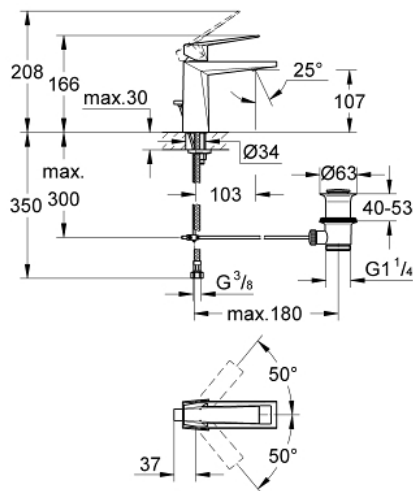

23 029 000 **ALLURE BRILLIANT SINGLE-LEVER BASIN MIXER 1/2"**
M-SIZE

PRODUCT DESCRIPTION

- Colour: chrome
- single hole installation
- GROHE SilkMove 28 mm ceramic cartridge
- temperature limiter
- GROHE Long-Life finish
- GROHE Water Saving 5.0 l/min. flow limiter
- GROHE FastFixation installation system
- spout with integrated mousseur
- pop-up waste set 1 1/4"
- flexible connection hoses
- recommended pressure 1.0 - 5.0 bar
- min. recommended pressure 1.0 bar

23 029 000 **ALLURE BRILLIANT SINGLE-LEVER BASIN MIXER 1/2"**
M-SIZE

SPARE PARTS, August 2010 – spareParts.validDate.now

- 1: Lever (Order-nr. 46793000)
 - 2: Fitting ring (Order-nr. 46715000)
 - 3: Cartridge (Order-nr. 46580000)
 - 4: Race (Order-nr. 46794000)
 - 5: Pop-up rod (Order-nr. 46787000)
 - 6: Shank fastening assembly (Order-nr. 46249000)
 - 7: Waste set 1 1/4" (Order-nr. 28910000)
 - 7.1: Plug (Order-nr. 07182000)
 - 7.2: Eccentric rod (Order-nr. 07052000)
 - 8: Mounting wrench (Order-nr. 19017000)*
 - 9: Eccentric rod (Order-nr. 07341000)*
- * Optional accessories