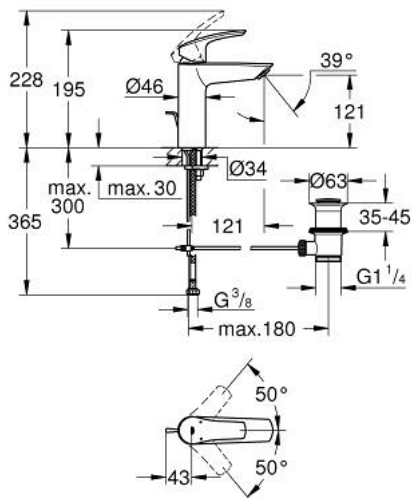

23 322 003 **EUROSMART SINGLE-LEVER BASIN MIXER 1/2"**  
**M-SIZE**

**PRODUCT DESCRIPTION**

- Colour: chrome
- single hole installation
- metal lever
- GROHE SilkMove 28 mm ceramic cartridge
- adjustable flow rate limiter
- with temperature limiter
- GROHE Long-Life finish
- GROHE Water Saving - Less water, perfect flow
- maximum flow rate (at 3 bar): 5 l/min
- Lead and Nickel Free Inner Water Ways
- GROHE FastFixation rapid installation system
- pop-up waste set 1 1/4"
- flexible connection hoses
- professional edition

23 322 003 **EUROSMART SINGLE-LEVER BASIN MIXER 1/2"**  
**M-SIZE**

**UNITS PER PACKAGE** , July 2019 – now

- 1: lever (Spare part-nr. 48548000)
  - 2: Shield (Spare part-nr. 46116000)
  - 3: Cartridge (Spare part-nr. 48518000)
  - 4: Lift rod (Spare part-nr. 65936PDO)
  - 5: Mousseur (Spare part-nr. 48159000)
  - 6: Shank mounting kit (Spare part-nr. 46645000)
  - 7: Pop-up waste set 1 1/4" (Spare part-nr. 28910000)
  - 7.1: Plug (Spare part-nr. 07182000)
  - 7.2: Eccentric rod (Spare part-nr. 07052000)
  - 8: Mounting wrench (Spare part-nr. 19017000)\*
  - 9: Eccentric rod (Spare part-nr. 07341000)\*
- \* Optional accessories