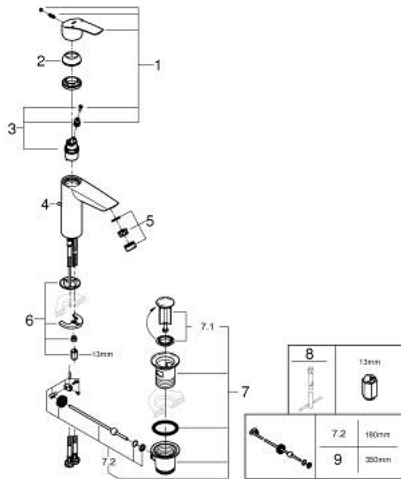

23 322 003 **EUROSMART SINGLE-LEVER BASIN MIXER 1/2"**  
**M-SIZE**

**PRODUCT DESCRIPTION**

- Colour: chrome
- single hole installation
- metal lever
- GROHE SilkMove 28 mm ceramic cartridge
- adjustable flow rate limiter
- with temperature limiter
- GROHE Long-Life finish
- GROHE Water Saving - Less water, perfect flow
- maximum flow rate (at 3 bar): 5 l/min
- Lead and Nickel Free Inner Water Ways
- GROHE FastFixation rapid installation system
- pop-up waste set 1 1/4"
- flexible connection hoses
- professional edition

23 322 003 **EUROSMART SINGLE-LEVER BASIN MIXER 1/2"**  
**M-SIZE**

**UNITS PER PACKAGE** , July 2019 – now

- 1: lever (Spare part-nr. 48548000)
  - 2: Shield (Spare part-nr. 46116000)
  - 3: Cartridge (Spare part-nr. 48518000)
  - 4: Lift rod (Spare part-nr. 65936PDO)
  - 5: Mousseur (Spare part-nr. 48159000)
  - 6: Shank mounting kit (Spare part-nr. 46645000)
  - 7: Pop-up waste set 1 1/4" (Spare part-nr. 28910000)
  - 7.1: Plug (Spare part-nr. 07182000)
  - 7.2: Eccentric rod (Spare part-nr. 07052000)
  - 8: Mounting wrench (Spare part-nr. 19017000)\*
  - 9: Eccentric rod (Spare part-nr. 07341000)\*
- \* Optional accessories