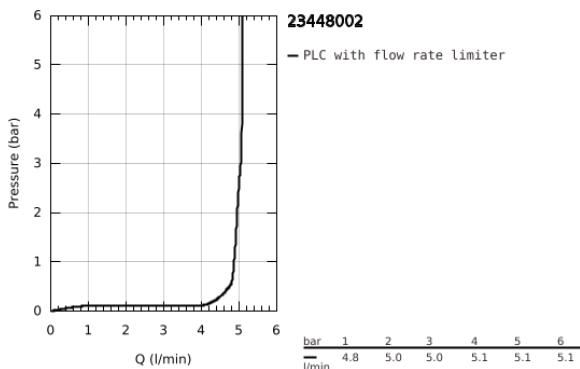

23 448 002 **EURODISC COSMOPOLITAN BASIN MIXER 1/2"**
M-SIZE

PRODUCT DESCRIPTION

- Colour: Chrome
 - monobloc installation
 - metal lever
 - GROHE SilkMove 35 mm ceramic cartridge
 - adjustable flow rate limiter
 - adjustable minimum flow rate 2.5 l/min
 - GROHE Long-Life finish
 - GROHE Water Saving - Less water, perfect flow
 - maximum flow rate (at 3 bar): 5 l/min
 - GROHE FastFixation Plus installation system
 - pop-up waste set 1 1/4"
-
- flexible connection hoses

23 448 002 **EURODISC COSMOPOLITAN BASIN MIXER 1/2"**
M-SIZE

SPARE PARTS, September 2013 – now

- 1: Lever (Spare part-nr. 46738000)
- 2: Shield for cross handle (Spare part-nr. 46492000)
- 3: Screw coupling (Spare part-nr. 46460000)
- 4: Cartridge (Spare part-nr. 46374000)
- 5: Pop-up rod (Spare part-nr. 46739000)
- 6: Flow restrictor (Spare part-nr. 48159000)
- 7: Shank mounting kit (Spare part-nr. 46645000)
- 8: Pop-up waste set 1 1/4" (Spare part-nr. 28910000)
- 8.1: Chrome bath plug (Spare part-nr. 07182000)
- 8.2: Eccentric rod (Spare part-nr. 07052000)
- 9: Temperature limiter (Spare part-nr. 46375000)*
- 10: Socket Spanner (Spare part-nr. 19332000)*
- 11: Mounting wrench (Spare part-nr. 19017000)*
- 12: Eccentric rod (Spare part-nr. 07341000)*