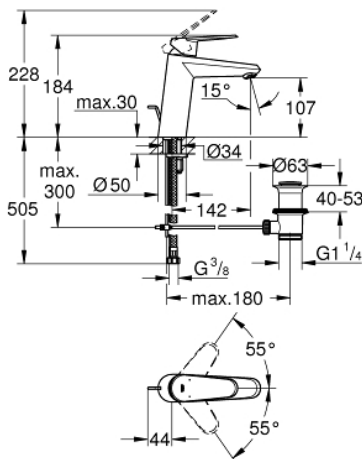

23 448 002 **EURODISC COSMOPOLITAN BASIN MIXER 1/2"**
M-SIZE

PRODUCT DESCRIPTION

- Colour: Chrome
 - monobloc installation
 - metal lever
 - GROHE SilkMove 35 mm ceramic cartridge
 - adjustable flow rate limiter
 - adjustable minimum flow rate 2.5 l/min
 - GROHE Long-Life finish
 - GROHE Water Saving - Less water, perfect flow
 - maximum flow rate (at 3 bar): 5 l/min
 - GROHE FastFixation Plus installation system
 - pop-up waste set 1 1/4"
-
- flexible connection hoses

23 448 002 **EURODISC COSMOPOLITAN BASIN MIXER 1/2"**
M-SIZE

SPARE PARTS, September 2013 – now

- 1: Lever (Spare part-nr. 46738000)
- 2: Shield for cross handle (Spare part-nr. 46492000)
- 3: Screw coupling (Spare part-nr. 46460000)
- 4: Cartridge (Spare part-nr. 46374000)
- 5: Pop-up rod (Spare part-nr. 46739000)
- 6: Flow restrictor (Spare part-nr. 48159000)
- 7: Shank mounting kit (Spare part-nr. 46645000)
- 8: Pop-up waste set 1 1/4" (Spare part-nr. 28910000)
- 8.1: Chrome bath plug (Spare part-nr. 07182000)
- 8.2: Eccentric rod (Spare part-nr. 07052000)
- 9: Temperature limiter (Spare part-nr. 46375000)*
- 10: Socket Spanner (Spare part-nr. 19332000)*
- 11: Mounting wrench (Spare part-nr. 19017000)*
- 12: Eccentric rod (Spare part-nr. 07341000)*