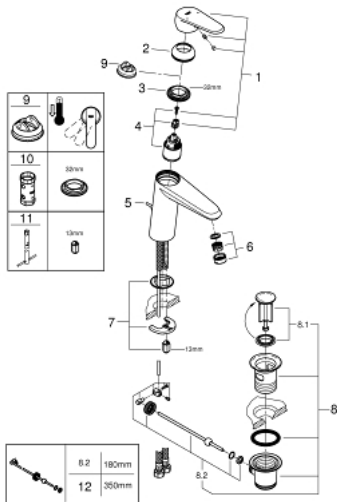

23 448 002 **EURODISC COSMOPOLITAN BASIN MIXER 1/2"**
M-SIZE

PRODUCT DESCRIPTION

- Colour: Chrome
 - monobloc installation
 - metal lever
 - GROHE SilkMove 35 mm ceramic cartridge
 - adjustable flow rate limiter
 - adjustable minimum flow rate 2.5 l/min
 - GROHE Long-Life finish
 - GROHE Water Saving - Less water, perfect flow
 - maximum flow rate (at 3 bar): 5 l/min
 - GROHE FastFixation Plus installation system
 - pop-up waste set 1 1/4"
-
- flexible connection hoses

23 448 002 **EURODISC COSMOPOLITAN BASIN MIXER 1/2"**
M-SIZE

SPARE PARTS, September 2013 – now

- 1: Lever (Spare part-nr. 46738000)
- 2: Shield for cross handle (Spare part-nr. 46492000)
- 3: Screw coupling (Spare part-nr. 46460000)
- 4: Cartridge (Spare part-nr. 46374000)
- 5: Pop-up rod (Spare part-nr. 46739000)
- 6: Flow restrictor (Spare part-nr. 48159000)
- 7: Shank mounting kit (Spare part-nr. 46645000)
- 8: Pop-up waste set 1 1/4" (Spare part-nr. 28910000)
- 8.1: Chrome bath plug (Spare part-nr. 07182000)
- 8.2: Eccentric rod (Spare part-nr. 07052000)
- 9: Temperature limiter (Spare part-nr. 46375000)*
- 10: Socket Spanner (Spare part-nr. 19332000)*
- 11: Mounting wrench (Spare part-nr. 19017000)*
- 12: Eccentric rod (Spare part-nr. 07341000)*