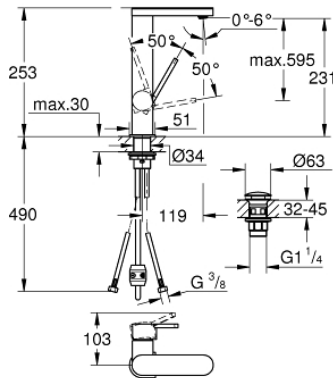

23 844 003 **GROHE PLUS SINGLE-LEVER BASIN MIXER 1/2"**
L-SIZE

PRODUCT DESCRIPTION

- Colour: Chrome
- monobloc installation
- metal lever
- 28 mm ceramic cartridge with GROHE SilkMove
- with temperature limiter
- GROHE Long-Life finish
- GROHE Water Saving - Less water, perfect flow
- maximum flow rate (at 3 bar): 5 l/min
- SpeedClean mousseur
- GROHE AquaGuide adjustable mousseur
- rapid installation system
- pull out spout
- GROHE EasyDock guarantees easy retraction and smooth docking back to the starting position
- smooth body with push-open pop-up waste set 1 1/4"
- flexible connection hoses

23 844 003 **GROHE PLUS SINGLE-LEVER BASIN MIXER 1/2"**
L-SIZE

23 844 003 **GROHE PLUS SINGLE-LEVER BASIN MIXER 1/2"**
L-SIZE

SPARE PARTS, April 2018 – now

- 1: Cartridge (Spare part-nr. 46963000)
- 2: Pull out shower (Spare part-nr. 48454000)
- 2.1: Flow restrictor (Spare part-nr. 48449000)
- 3: Pop-up rod (Spare part-nr. 46739000)
- 4: Shank fastening assembly (Spare part-nr. 48384000)
- 5: Waste set with push-open plug (Spare part-nr. 65807000)
- 6: Shower hose (Spare part-nr. 48293000)