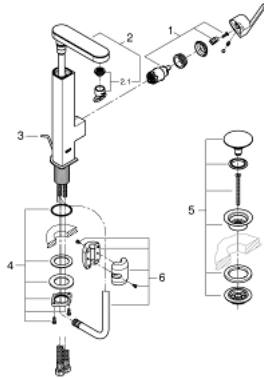

23 844 003 **GROHE PLUS SINGLE-LEVER BASIN MIXER 1/2"**
L-SIZE

PRODUCT DESCRIPTION

- Colour: Chrome
- monobloc installation
- metal lever
- 28 mm ceramic cartridge with GROHE SilkMove
- with temperature limiter
- GROHE Long-Life finish
- GROHE Water Saving - Less water, perfect flow
- maximum flow rate (at 3 bar): 5 l/min
- SpeedClean mousseur
- GROHE AquaGuide adjustable mousseur
- rapid installation system
- pull out spout
- GROHE EasyDock guarantees easy retraction and smooth docking back to the starting position
- smooth body with push-open pop-up waste set 1 1/4"
- flexible connection hoses

23 844 003 **GROHE PLUS SINGLE-LEVER BASIN MIXER 1/2"**
L-SIZE

23 844 003 **GROHE PLUS SINGLE-LEVER BASIN MIXER 1/2"**
L-SIZE

SPARE PARTS, April 2018 – now

- 1: Cartridge (Spare part-nr. 46963000)
- 2: Pull out shower (Spare part-nr. 48454000)
- 2.1: Flow restrictor (Spare part-nr. 48449000)
- 3: Pop-up rod (Spare part-nr. 46739000)
- 4: Shank fastening assembly (Spare part-nr. 48384000)
- 5: Waste set with push-open plug (Spare part-nr. 65807000)
- 6: Shower hose (Spare part-nr. 48293000)