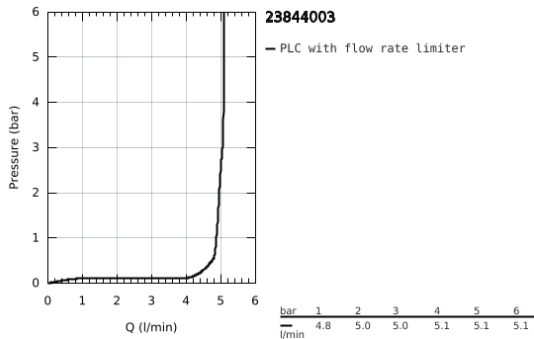

23 844 003 **GROHE PLUS SINGLE-LEVER BASIN MIXER 1/2"**
L-SIZE

PRODUCT DESCRIPTION

- Colour: Chrome
- monobloc installation
- metal lever
- 28 mm ceramic cartridge with GROHE SilkMove
- with temperature limiter
- GROHE Long-Life finish
- GROHE Water Saving - Less water, perfect flow
- maximum flow rate (at 3 bar): 5 l/min
- SpeedClean mousseur
- GROHE AquaGuide adjustable mousseur
- rapid installation system
- pull out spout
- GROHE EasyDock guarantees easy retraction and smooth docking back to the starting position
- smooth body with push-open pop-up waste set 1 1/4"
- flexible connection hoses

23 844 003 **GROHE PLUS SINGLE-LEVER BASIN MIXER 1/2"**
L-SIZE

23 844 003 **GROHE PLUS SINGLE-LEVER BASIN MIXER 1/2"**
L-SIZE

SPARE PARTS, April 2018 – now

- 1: Cartridge (Spare part-nr. 46963000)
- 2: Pull out shower (Spare part-nr. 48454000)
- 2.1: Flow restrictor (Spare part-nr. 48449000)
- 3: Pop-up rod (Spare part-nr. 46739000)
- 4: Shank fastening assembly (Spare part-nr. 48384000)
- 5: Waste set with push-open plug (Spare part-nr. 65807000)
- 6: Shower hose (Spare part-nr. 48293000)