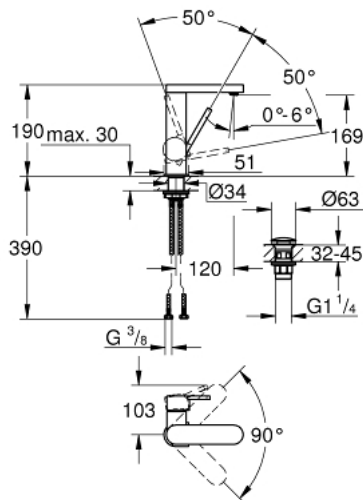

23 872 003 **GROHE PLUS SINGLE-LEVER BASIN MIXER 1/2"**
M-SIZE

PRODUCT DESCRIPTION

- Colour: chrome
- GROHE SilkMove 28 mm ceramic cartridge
- with temperature limiter
- GROHE Long-Life finish
- GROHE Water Saving - Less water, perfect flow
- maximum flow rate (at 3 bar): 5 l/min
- SpeedClean mousseur
- GROHE AquaGuide adjustable mousseur
- rapid installation system
- swivel spout with easy docking
- swivel area 90°
- smooth body with push-open pop-up waste set 1 1/4"
- flexible connection hoses

23 872 003 **GROHE PLUS SINGLE-LEVER BASIN MIXER 1/2"**
M-SIZE

SPARE PARTS, August 2018 – now

- 1: Cartridge (Spare part-nr. 46963000)
- 2: Mousseur (Spare part-nr. 48449000)
- 3: Shank fastening assembly (Spare part-nr. 48384000)
- 4: Waste set with push-open plug (Spare part-nr. 65807000)