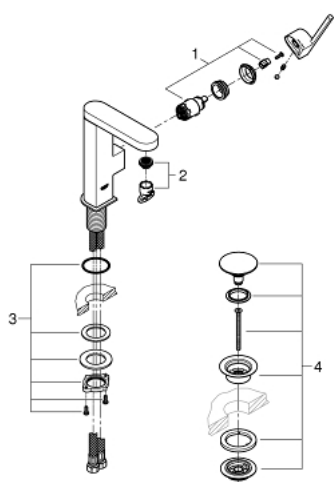

23 872 003 **GROHE PLUS SINGLE-LEVER BASIN MIXER 1/2"**
M-SIZE

PRODUCT DESCRIPTION

- Colour: chrome
- GROHE SilkMove 28 mm ceramic cartridge
- with temperature limiter
- GROHE Long-Life finish
- GROHE Water Saving - Less water, perfect flow
- maximum flow rate (at 3 bar): 5 l/min
- SpeedClean mousseur
- GROHE AquaGuide adjustable mousseur
- rapid installation system
- swivel spout with easy docking
- swivel area 90°
- smooth body with push-open pop-up waste set 1 1/4"
- flexible connection hoses

23 872 003 **GROHE PLUS SINGLE-LEVER BASIN MIXER 1/2"**
M-SIZE

SPARE PARTS, August 2018 – now

- 1: Cartridge (Spare part-nr. 46963000)
- 2: Mousseur (Spare part-nr. 48449000)
- 3: Shank fastening assembly (Spare part-nr. 48384000)
- 4: Waste set with push-open plug (Spare part-nr. 65807000)