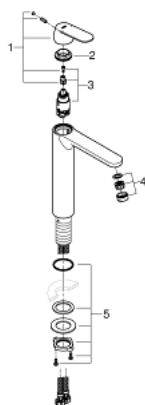

23 921 000 EUROSMART COSMOPOLITAN SINGLE-LEVER BASIN MIXER 1/2" XL-SIZE

PRODUCT DESCRIPTION

- Colour: chrome
- single hole installation
- metal lever
- for free-standing basins
- GROHE SilkMove 28 mm ceramic cartridge
- with temperature limiter
- GROHE Long-Life finish
- GROHE Water Saving mousseur 5.7 l/min
- GROHE AquaGuide adjustable mousseur
- rapid installation system
- smooth body
- flexible connection hoses
- min. recommended pressure 1.0 bar

23 921 000 **EUROSMART COSMOPOLITAN SINGLE-LEVER BASIN MIXER 1/2"**
XL-SIZE

SPARE PARTS, February 2019 – now

- 1: lever (Order-nr. 48525000)
- 2: Fitting ring (Order-nr. 46715000)
- 3: Cartridge (Order-nr. 46580000)
- 4: Flow straightener (Order-nr. 48300000)
- 5: Shank fastening assembly (Order-nr. 48384000)