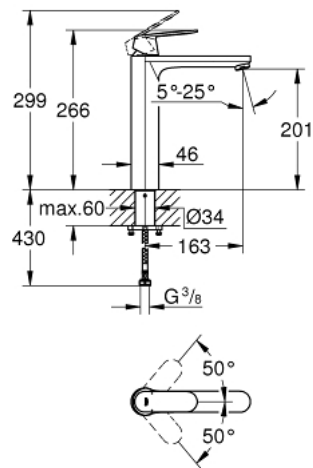

23 921 000 EUROSMART COSMOPOLITAN SINGLE-LEVER BASIN MIXER 1/2" XL-SIZE

PRODUCT DESCRIPTION

- Colour: chrome
- single hole installation
- metal lever
- for free-standing basins
- GROHE SilkMove 28 mm ceramic cartridge
- with temperature limiter
- GROHE Long-Life finish
- GROHE Water Saving mousseur 5.7 l/min
- GROHE AquaGuide adjustable mousseur
- rapid installation system
- smooth body
- flexible connection hoses
- min. recommended pressure 1.0 bar

23 921 000 **EUROSMART COSMOPOLITAN SINGLE-LEVER BASIN MIXER 1/2"**
XL-SIZE

SPARE PARTS, February 2019 – now

- 1: lever (Order-nr. 48525000)
- 2: Fitting ring (Order-nr. 46715000)
- 3: Cartridge (Order-nr. 46580000)
- 4: Flow straightener (Order-nr. 48300000)
- 5: Shank fastening assembly (Order-nr. 48384000)