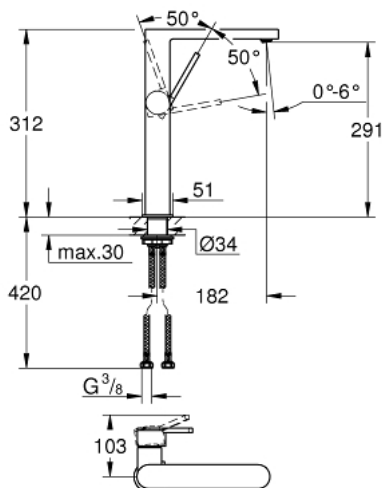

32 618 003 **GROHE PLUS SINGLE-LEVER BASIN MIXER 1/2"**
XL-SIZE

PRODUCT DESCRIPTION

- Colour: chrome
- single hole installation
- metal lever
- for free-standing basins
- GROHE SilkMove 28 mm ceramic cartridge
- with temperature limiter
- GROHE Long-Life finish
- GROHE Water Saving SpeedClean mousseur 5.7 l/min
- GROHE AquaGuide adjustable mousseur
- rapid installation system
- smooth body
- flexible connection hoses

32 618 003 **GROHE PLUS SINGLE-LEVER BASIN MIXER 1/2"**
XL-SIZE

SPARE PARTS, August 2018 – now

1: Cartridge (Order-nr. 46963000)

2: Mousseur (Order-nr. 48449000)

3: Shank fastening assembly (Order-nr. 48384000)