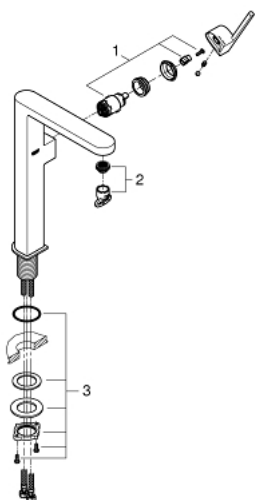

32 618 003 **GROHE PLUS SINGLE-LEVER BASIN MIXER 1/2"**
XL-SIZE

PRODUCT DESCRIPTION

- Colour: chrome
- single hole installation
- metal lever
- for free-standing basins
- GROHE SilkMove 28 mm ceramic cartridge
- with temperature limiter
- GROHE Long-Life finish
- GROHE Water Saving SpeedClean mousseur 5.7 l/min
- GROHE AquaGuide adjustable mousseur
- rapid installation system
- smooth body
- flexible connection hoses

32 618 003 **GROHE PLUS SINGLE-LEVER BASIN MIXER 1/2"**
XL-SIZE

SPARE PARTS, August 2018 – now

1: Cartridge (Order-nr. 46963000)

2: Mousseur (Order-nr. 48449000)

3: Shank fastening assembly (Order-nr. 48384000)