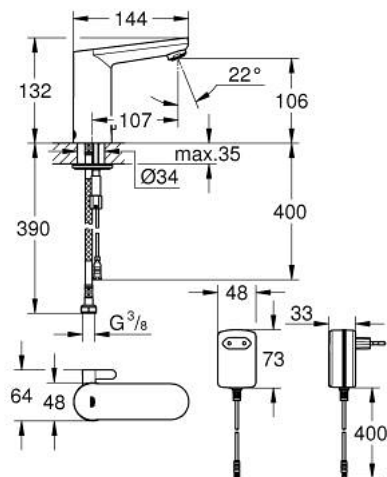

- 7 pre-set programs:
- auto flush
- thermal disinfection
- cleaning mode
- additional functions and precise settings by remote control 36 407
- CE approved
- Cấp chống ồn 1 theo DIN4109
- type of protection faucet IP 59K
- Áp suất tối thiểu 1,0 bar