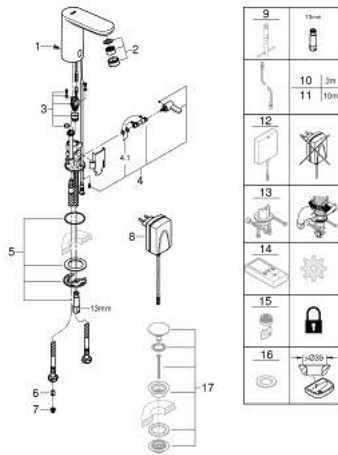

36 325 001 EUROSMART COSMOPOLITAN E INFRA-RED ELECTRONIC BASIN MIXER 1/2" WITH MIXING DEVICE AND ADJUSTABLE TEMPERATURE LIMITER

MÔ TẢ SẢN PHẨM

- Colour: chrome
- with infrared sensor for bi-directional communication for monitoring, configuration and servicing
- with plug transformer 100-230 V AC, 50-60 Hz, 6 V DC
- Đầu vòi lọc GROHE EcoJoy giới hạn lưu lượng ở mức 5,7 lít/phút
- Dây cấp linh hoạt
- non-return valve
- Bộ lọc bụi bẩn
- with integrated solenoid valve

- Công nghệ lắp đặt nhanh

- 7 pre-set programs:
- auto flush
- thermal disinfection
- cleaning mode
- additional functions and precise settings by remote control 36 407
- CE approved
- Cấp chống ồn 1 theo DIN4109
- type of protection faucet IP 59K
- Áp suất tối thiểu 1,0 bar

36 325 001 EUROSMART COSMOPOLITAN E INFRA-RED ELECTRONIC BASIN MIXER 1/2" WITH MIXING DEVICE AND ADJUSTABLE TEMPERATURE LIMITER

PHỤ KIỆN LẮP ĐẶT , tháng 5 2023 – now

- 1: Screw (Order-nr. 4283100M)
- 2: Mousseur (Order-nr. 48159000)
- 3: Solenoid valve (Order-nr. 42479000)
- 4: Mixing lever (Order-nr. 42401000)
- 4.1: Seat washer (Order-nr. 4284000M)
- 5: Mounting set (Order-nr. 42400000)
- 6: Non-return valve (Order-nr. 4257200M)
- 7: Filter (Order-nr. 4241300M)
- 8: Mains adaptor (Order-nr. 42388000)
- 9: Mounting wrench (Order-nr. 19017000)*
- 10: Power extension cable (Order-nr. 36340000)*
- 11: Power extension cable (Order-nr. 36341000)*
- 12: Switch-mode power supply (Order-nr. 36338000)*
- 13: Rotation lock (Order-nr. 36276000)*
- 14: Remote control (Order-nr. 36407001)*
- 15: Mousseur (Order-nr. 36133000)*
- 16: Escutcheon (Order-nr. 36370000)*
- 17: Waste set with push-open plug (Order-nr. 65807000)*