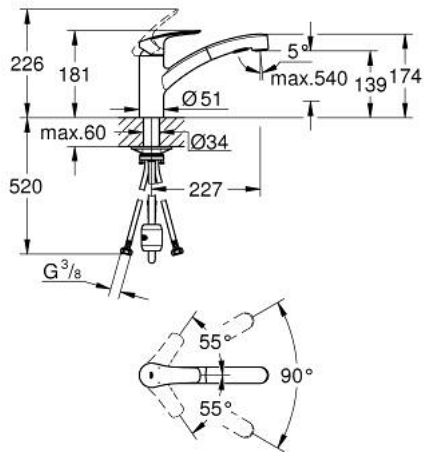

30 305 001 EUROSMART SINGLE-LEVER SINK MIXER 1/2"

PRODUCT DESCRIPTION

- Colour: chrome
- low spout
- single hole installation
- GROHE Long-Life finish
- GROHE SilkMove 35 mm ceramic cartridge
- flow straightener
- with integrated temperature limiter
- pull-out dual spray - switches back and forth between regular flow and spray
- diverter: laminar spray/SpeedClean shower jet
- automatic return to laminar spray
- adjustable flow rate limiter
- swivel cast spout
- swivel area 90°
- Lead and Nickel Free Inner Water Ways
- flexible connection hoses 3/8"
- metal fixation set
- protected against backflow
- professional edition

30 305 001 EUROSART SINGLE-LEVER SINK MIXER 1/2"

SPARE PARTS, September 2019 – now

- 1: lever (Order-nr. 48530000)
 - 2: Cap (Order-nr. 46492000)
 - 3: Screw ring (Order-nr. 46815000)
 - 4: Cartridge (Order-nr. 46374000)
 - 5: Pull out spray (Order-nr. 46956000)
 - 5.1: Dirt strainer (Order-nr. 0676800M)
 - 5.2: Non-return valve (Order-nr. 08565000)
 - 5.3: Flow straightener (Order-nr. 48275000)
 - 6: Shower hose (Order-nr. 48293000)
 - 7: Quick coupling (Order-nr. 46338000)
 - 8: Mounting set (Order-nr. 48477000)
 - 9: Socket spanner (Order-nr. 19332000)*
- *Special accessories