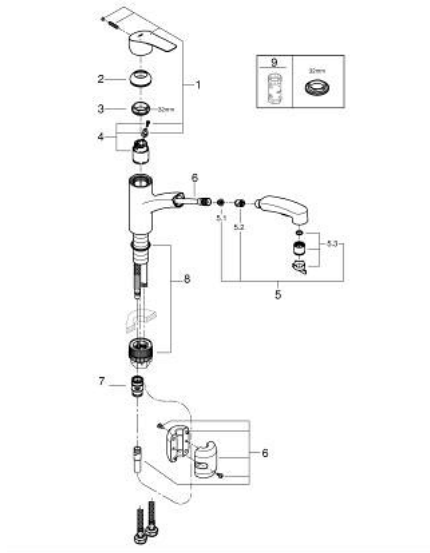

30 305 001 EUROSMART SINGLE-LEVER SINK MIXER 1/2"

PRODUCT DESCRIPTION

- Colour: chrome
- low spout
- single hole installation
- GROHE Long-Life finish
- GROHE SilkMove 35 mm ceramic cartridge
- flow straightener
- with integrated temperature limiter
- pull-out dual spray - switches back and forth between regular flow and spray
- diverter: laminar spray/SpeedClean shower jet
- automatic return to laminar spray
- adjustable flow rate limiter
- swivel cast spout
- swivel area 90°
- Lead and Nickel Free Inner Water Ways
- flexible connection hoses 3/8"
- metal fixation set
- protected against backflow
- professional edition

30 305 001 EUROSART SINGLE-LEVER SINK MIXER 1/2"

SPARE PARTS, September 2019 – now

- 1: lever (Order-nr. 48530000)
 - 2: Cap (Order-nr. 46492000)
 - 3: Screw ring (Order-nr. 46815000)
 - 4: Cartridge (Order-nr. 46374000)
 - 5: Pull out spray (Order-nr. 46956000)
 - 5.1: Dirt strainer (Order-nr. 0676800M)
 - 5.2: Non-return valve (Order-nr. 08565000)
 - 5.3: Flow straightener (Order-nr. 48275000)
 - 6: Shower hose (Order-nr. 48293000)
 - 7: Quick coupling (Order-nr. 46338000)
 - 8: Mounting set (Order-nr. 48477000)
 - 9: Socket spanner (Order-nr. 19332000)*
- *Special accessories