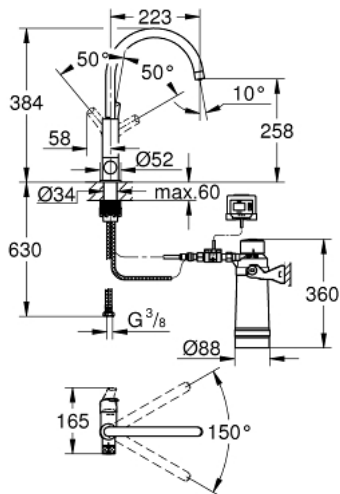

30 384 000 GROHE BLUE PURE EUROSMART STARTER KIT

PRODUCT DESCRIPTION

- Colour: chrome
- consists of:
 - Single-lever sink mixer with filter function
 - single hole installation
 - C-spout
 - separate handle for filtered water
 - headpart 1/2"
 - GROHE Long-Life finish
 - GROHE SilkMove 28 mm ceramic cartridge
 - swivelling tubular spout
 - swivel area 150°
 - separate inner water ways
 - flexible connection hoses
 - GROHE Blue filter head
 - GROHE Blue UltraSafe filter for bacteria filtration and premium taste
 - Capacity 3000 L
 - flow meter for filter lifetime measurement including 2 x AA batteries

30 384 000 GROHE BLUE PURE EUROSMART STARTER KIT

SPARE PARTS, June 2020 – now

- 1: Lever (Order-nr. 46900000)
- 2: Shield (Order-nr. 46581000)
- 3: Fitting ring (Order-nr. 07419000)
- 4: Cartridge (Order-nr. 46963000)
- 5: Ceramic headpart, 1/2" (Order-nr. 48509000)
- 6: Mousseur (Order-nr. 48194000)
- 7: Mounting set (Order-nr. 48477000)
- 8: filter head (Order-nr. 64508001)
- 9: UltraSafe filter (Order-nr. 40575001)
- 10: Glass carafe (Order-nr. 40405000)*
- 11: Filter S-Size (Order-nr. 40404001)*
- 12: Filter M-Size (Order-nr. 40430001)*
- 13: Filter L-Size (Order-nr. 40412001)*
- 14: Magnesium+ filter (Order-nr. 40691001)*
- 15: Activated carbon filter (Order-nr. 40547001)*