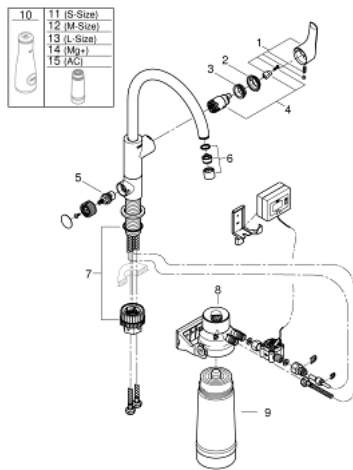

30 384 000 GROHE BLUE PURE EUROSMART STARTER KIT

PRODUCT DESCRIPTION

- Colour: chrome
- consists of:
 - Single-lever sink mixer with filter function
 - single hole installation
 - C-spout
 - separate handle for filtered water
 - headpart 1/2"
 - GROHE Long-Life finish
 - GROHE SilkMove 28 mm ceramic cartridge
 - swivelling tubular spout
 - swivel area 150°
 - separate inner water ways
 - flexible connection hoses
 - GROHE Blue filter head
 - GROHE Blue UltraSafe filter for bacteria filtration and premium taste
 - Capacity 3000 L
 - flow meter for filter lifetime measurement including 2 x AA batteries

30 384 000 GROHE BLUE PURE EUROSMART STARTER KIT

SPARE PARTS, June 2020 – now

- 1: Lever (Order-nr. 46900000)
- 2: Shield (Order-nr. 46581000)
- 3: Fitting ring (Order-nr. 07419000)
- 4: Cartridge (Order-nr. 46963000)
- 5: Ceramic headpart, 1/2" (Order-nr. 48509000)
- 6: Mousseur (Order-nr. 48194000)
- 7: Mounting set (Order-nr. 48477000)
- 8: filter head (Order-nr. 64508001)
- 9: UltraSafe filter (Order-nr. 40575001)
- 10: Glass carafe (Order-nr. 40405000)*
- 11: Filter S-Size (Order-nr. 40404001)*
- 12: Filter M-Size (Order-nr. 40430001)*
- 13: Filter L-Size (Order-nr. 40412001)*
- 14: Magnesium+ filter (Order-nr. 40691001)*
- 15: Activated carbon filter (Order-nr. 40547001)*