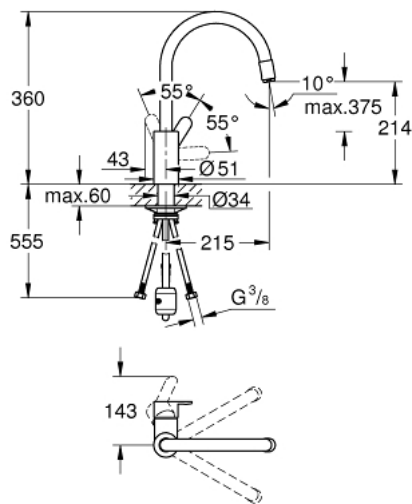

31 126 004 EUROSTYLE COSMOPOLITAN SINGLE-LEVER SINK MIXER 1/2"

PRODUCT DESCRIPTION

- Colour: chrome
- high spout
- single hole installation
- GROHE Long-Life finish
- GROHE SilkMove 35 mm ceramic cartridge
- GROHE EasyDock guarantees easy retraction and smooth docking back to the starting position
- Lead and Nickel Free Inner Water Ways
- pull-out mousseur
- adjustable flow rate limiter
- swivel tubular spout
- swivel area 360°
- protected against backflow
- flexible connection hoses
- metal fixation set

31 126 004 **EUROSTYLE COSMOPOLITAN SINGLE-LEVER SINK MIXER 1/2"**

SPARE PARTS, April 2020 – now

- 1: Lever (Order-nr. 46750000)
- 2: Cartridge (Order-nr. 46374000)
- 3: Shower hose (Order-nr. 48293000)
- 4: Extractable shower (Order-nr. 46757000)
- 4.1: Mousseur (Order-nr. 13929000)
- 4.2: Non-return valve (Order-nr. 08565000)
- 5: Mounting set (Order-nr. 48477000)
- 6: Quick coupling (Order-nr. 46338000)
- 6.1: O-ring $\varnothing 10 \times 2.2$ mm (Order-nr. 0057500M)
- 7: Socket spanner (Order-nr. 19332000)*