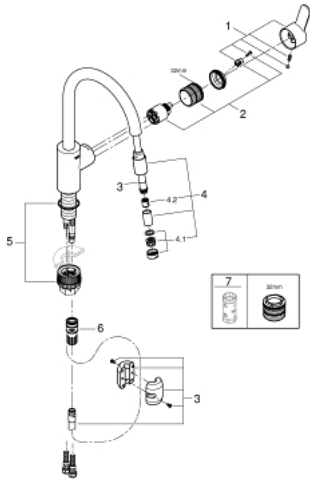

31 126 004 EUROSTYLE COSMOPOLITAN SINGLE-LEVER SINK MIXER 1/2"

PRODUCT DESCRIPTION

- Colour: chrome
- high spout
- single hole installation
- GROHE Long-Life finish
- GROHE SilkMove 35 mm ceramic cartridge
- GROHE EasyDock guarantees easy retraction and smooth docking back to the starting position
- Lead and Nickel Free Inner Water Ways
- pull-out mousseur
- adjustable flow rate limiter
- swivel tubular spout
- swivel area 360°
- protected against backflow
- flexible connection hoses
- metal fixation set

31 126 004 **EUROSTYLE COSMOPOLITAN SINGLE-LEVER SINK MIXER 1/2"**

SPARE PARTS, April 2020 – now

- 1: Lever (Order-nr. 46750000)
- 2: Cartridge (Order-nr. 46374000)
- 3: Shower hose (Order-nr. 48293000)
- 4: Extractable shower (Order-nr. 46757000)
- 4.1: Mousseur (Order-nr. 13929000)
- 4.2: Non-return valve (Order-nr. 08565000)
- 5: Mounting set (Order-nr. 48477000)
- 6: Quick coupling (Order-nr. 46338000)
- 6.1: O-ring $\varnothing 10 \times 2.2$ mm (Order-nr. 0057500M)
- 7: Socket spanner (Order-nr. 19332000)*