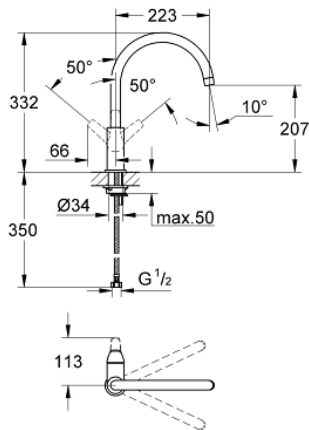

31 230 000 **GROHE BAUFLOW SINGLE-LEVER SINK MIXER 1/2"**

PRODUCT DESCRIPTION

- Colour: chrome
- high spout
- single hole installation
- GROHE Long-Life finish
- GROHE Long-Life 28 mm ceramic cartridge
- spout with mousseur
- swivel tubular spout
- swivel area 360°
- flexible connection hoses
- rapid installation system
- min. recommended pressure 1.0 bar

31 230 000 **GROHE BAUFLOW SINGLE-LEVER SINK MIXER 1/2"**

SPARE PARTS, May 2012 – spareParts.validDate.now

- 1: Lever (Order-nr. 46771000)
- 2: Cartridge (Order-nr. 46580000)
- 3: Mousseur (Order-nr. 13928000)
- 4: Shank fastening assembly (Order-nr. 46249000)
- 5: Fitting ring (Order-nr. 07419000)
- 6: Cap (Order-nr. 46581000)
- 7: Mounting wrench (Order-nr. 19017000)*