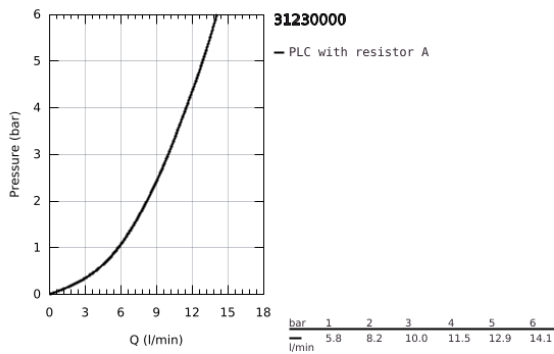

31 230 000 **GROHE BAUFLOW SINGLE-LEVER SINK MIXER 1/2"**

PRODUCT DESCRIPTION

- Colour: chrome
- high spout
- single hole installation
- GROHE Long-Life finish
- GROHE Long-Life 28 mm ceramic cartridge
- spout with mousseur
- swivel tubular spout
- swivel area 360°
- flexible connection hoses
- rapid installation system
- min. recommended pressure 1.0 bar

31 230 000 **GROHE BAUFLOW SINGLE-LEVER SINK MIXER 1/2"**

SPARE PARTS, May 2012 – spareParts.validDate.now

- 1: Lever (Order-nr. 46771000)
- 2: Cartridge (Order-nr. 46580000)
- 3: Mousseur (Order-nr. 13928000)
- 4: Shank fastening assembly (Order-nr. 46249000)
- 5: Fitting ring (Order-nr. 07419000)
- 6: Cap (Order-nr. 46581000)
- 7: Mounting wrench (Order-nr. 19017000)*