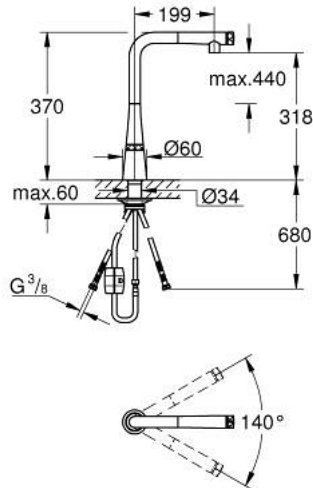

31 593 002 ZEDRA SMARTCONTROL SINK MIXER WITH SMARTCONTROL

PRODUCT DESCRIPTION

- Colour: chrome
- single hole installation
- GROHE Long-Life finish
- pull-out spray with laminar
- metal spray
- GROHE Magnetic Docking guarantees easy retraction and smooth docking of the spray head back to the starting position
- GROHE SmartControl push for ON-OFF, turn for volume adjustment from water saving eco mode to Full Flow
- temperature adjustment by turning of mixing valve on body
- swivel tubular spout
- swivel area 140°
- protected against backflow
- flexible connection hoses
- metal fixation set
- Lead and Nickel Free Inner Water Ways

31 593 002 ZEDRA SMARTCONTROL SINK MIXER WITH SMARTCONTROL

SPARE PARTS, July 2018 – now

- 1: Pull out spray (Order-nr. 48487000)
- 1.1: Dirt strainer (Order-nr. 0676800M)
- 1.2: Non-return valve (Order-nr. 08565000)
- 1.3: Flow control set (Order-nr. 48470000)
- 2: Shower hose (Order-nr. 48488000)
- 3: Mounting set (Order-nr. 48477000)
- 4: Support plate (Order-nr. 05334000)
- 5: Non-return valve (Order-nr. 45881000)
- 6: Dirt strainer (Order-nr. 0676800M)