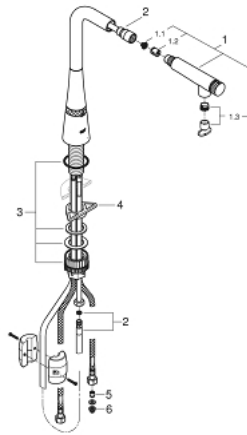

31 593 002 ZEDRA SMARTCONTROL SINK MIXER WITH SMARTCONTROL

PRODUCT DESCRIPTION

- Colour: chrome
- single hole installation
- GROHE Long-Life finish
- pull-out spray with laminar
- metal spray
- GROHE Magnetic Docking guarantees easy retraction and smooth docking of the spray head back to the starting position
- GROHE SmartControl push for ON-OFF, turn for volume adjustment from water saving eco mode to Full Flow
- temperature adjustment by turning of mixing valve on body
- swivel tubular spout
- swivel area 140°
- protected against backflow
- flexible connection hoses
- metal fixation set
- Lead and Nickel Free Inner Water Ways

31 593 002 ZEDRA SMARTCONTROL SINK MIXER WITH SMARTCONTROL

SPARE PARTS, July 2018 – now

- 1: Pull out spray (Order-nr. 48487000)
- 1.1: Dirt strainer (Order-nr. 0676800M)
- 1.2: Non-return valve (Order-nr. 08565000)
- 1.3: Flow control set (Order-nr. 48470000)
- 2: Shower hose (Order-nr. 48488000)
- 3: Mounting set (Order-nr. 48477000)
- 4: Support plate (Order-nr. 05334000)
- 5: Non-return valve (Order-nr. 45881000)
- 6: Dirt strainer (Order-nr. 0676800M)