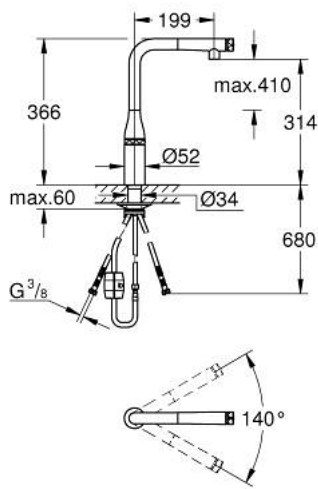

31 615 000 ESSENCE SMARTCONTROL SINK MIXER WITH SMARTCONTROL

PRODUCT DESCRIPTION

- Colour: chrome
- single hole installation
- GROHE Long-Life finish
- pull-out spray with laminar
- metal spray
- GROHE Magnetic Docking guarantees easy retraction and smooth docking of the spray head back to the starting position
- GROHE SmartControl push for ON-OFF, turn for volume adjustment from water saving eco mode to Full Flow
- temperature adjustment by turning of mixing valve on body
- swivel tubular spout
- swivel area 140°
- protected against backflow
- flexible connection hoses
- metal fixation set
- Lead and Nickel Free Inner Water Ways

31 615 000 ESSENCE SMARTCONTROL SINK MIXER WITH SMARTCONTROL

SPARE PARTS, July 2018 – September 2020

1: Pull out spray (Order-nr. 48487000)

1.1: Dirt strainer (Order-nr. 0676800M)

1.2: Non-return valve (Order-nr. 08565000)

1.3: Flow control set (Order-nr. 48470000)

2: Shower hose (Order-nr. 48488000)

3: Mounting set (Order-nr. 48477000)

4: Support plate (Order-nr. 05334000)

5: Non-return valve (Order-nr. 45881000)

6: Dirt strainer (Order-nr. 0676800M)