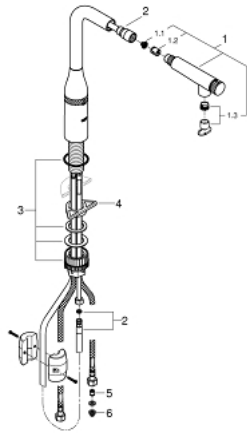

31 615 000 ESSENCE SMARTCONTROL SINK MIXER WITH SMARTCONTROL

PRODUCT DESCRIPTION

- Colour: chrome
- single hole installation
- GROHE Long-Life finish
- pull-out spray with laminar
- metal spray
- GROHE Magnetic Docking guarantees easy retraction and smooth docking of the spray head back to the starting position
- GROHE SmartControl push for ON-OFF, turn for volume adjustment from water saving eco mode to Full Flow
- temperature adjustment by turning of mixing valve on body
- swivel tubular spout
- swivel area 140°
- protected against backflow
- flexible connection hoses
- metal fixation set
- Lead and Nickel Free Inner Water Ways

31 615 000 ESSENCE SMARTCONTROL SINK MIXER WITH SMARTCONTROL

SPARE PARTS, July 2018 – September 2020

1: Pull out spray (Order-nr. 48487000)

1.1: Dirt strainer (Order-nr. 0676800M)

1.2: Non-return valve (Order-nr. 08565000)

1.3: Flow control set (Order-nr. 48470000)

2: Shower hose (Order-nr. 48488000)

3: Mounting set (Order-nr. 48477000)

4: Support plate (Order-nr. 05334000)

5: Non-return valve (Order-nr. 45881000)

6: Dirt strainer (Order-nr. 0676800M)