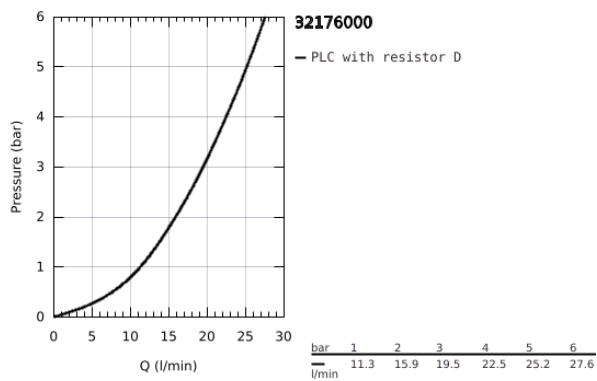

32 176 000 K7 SINGLE-LEVER SINK MIXER 1/2"

PRODUCT DESCRIPTION

- Colour: chrome
- single hole installation
- GROHE Long-Life finish
- GROHE SilkMove 35 mm ceramic cartridge
- pull-out dual spray - switches back and forth between regular flow and spray
- diverter: mousseur/SpeedClean shower jet
- automatic return to mousseur
- adjustable flow rate limiter
- swivel cast spout
- swivel area 140°
- metal lever
- protected against backflow
- flexible connection hoses
- rapid installation system
- min. recommended pressure 1.0 bar

32 176 000 K7 SINGLE-LEVER SINK MIXER 1/2"

SPARE PARTS, March 2016 – spareParts.validDate.now

1: Lever (Order-nr. 46729000)

2: Cap (Order-nr. 46116000)

3: Screw coupling (Order-nr. 46460000)

4: Cartridge (Order-nr. 46374000)