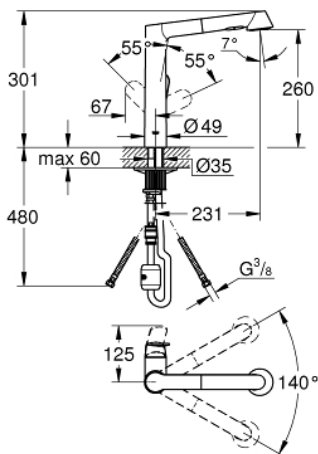

32 176 000 K7 SINGLE-LEVER SINK MIXER 1/2"

PRODUCT DESCRIPTION

- Colour: chrome
- single hole installation
- GROHE Long-Life finish
- GROHE SilkMove 35 mm ceramic cartridge
- pull-out dual spray - switches back and forth between regular flow and spray
- diverter: mousseur/SpeedClean shower jet
- automatic return to mousseur
- adjustable flow rate limiter
- swivel cast spout
- swivel area 140°
- metal lever
- protected against backflow
- flexible connection hoses
- rapid installation system
- min. recommended pressure 1.0 bar

32 176 000 K7 SINGLE-LEVER SINK MIXER 1/2"

SPARE PARTS, March 2016 – spareParts.validDate.now

1: Lever (Order-nr. 46729000)

2: Cap (Order-nr. 46116000)

3: Screw coupling (Order-nr. 46460000)

4: Cartridge (Order-nr. 46374000)

5: Pull out spray (Order-nr. 64156000)

5.1: Non-return valve (Order-nr. 08565000)

5.2: Mousseur (Order-nr. 46711000)

6: Shower hose (Order-nr. 48293000)

7: Shank fastening assembly (Order-nr. 46346000)

8: Quick coupling (Order-nr. 46338000)

9: Flexible connection hose, 470 (Order-nr. 45484000)

10: Disassembling key (Order-nr. 19132000)*

11: Socket Spanner (Order-nr. 19332000)*

* Optional accessories