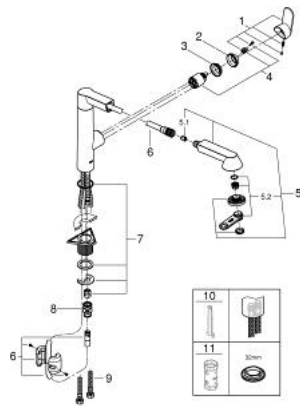

32 176 000 K7 SINGLE-LEVER SINK MIXER 1/2"

PRODUCT DESCRIPTION

- Colour: chrome
- single hole installation
- GROHE Long-Life finish
- GROHE SilkMove 35 mm ceramic cartridge
- pull-out dual spray - switches back and forth between regular flow and spray
- diverter: mousseur/SpeedClean shower jet
- automatic return to mousseur
- adjustable flow rate limiter
- swivel cast spout
- swivel area 140°
- metal lever
- protected against backflow
- flexible connection hoses
- rapid installation system
- min. recommended pressure 1.0 bar

32 176 000 K7 SINGLE-LEVER SINK MIXER 1/2"

SPARE PARTS, March 2016 – spareParts.validDate.now

1: Lever (Order-nr. 46729000)

2: Cap (Order-nr. 46116000)

3: Screw coupling (Order-nr. 46460000)

4: Cartridge (Order-nr. 46374000)

5: Pull out spray (Order-nr. 64156000)

5.1: Non-return valve (Order-nr. 08565000)

5.2: Mousseur (Order-nr. 46711000)

6: Shower hose (Order-nr. 48293000)

7: Shank fastening assembly (Order-nr. 46346000)

8: Quick coupling (Order-nr. 46338000)

9: Flexible connection hose, 470 (Order-nr. 45484000)

10: Disassembling key (Order-nr. 19132000)*

11: Socket Spanner (Order-nr. 19332000)*

* Optional accessories