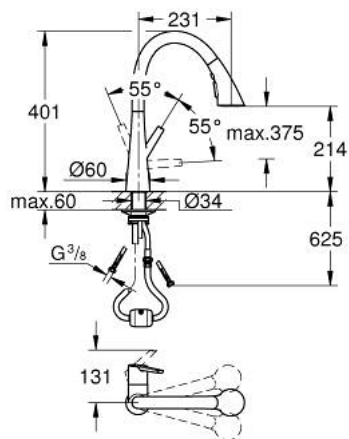

32 294 002 ZEDRA SINGLE-LEVER SINK MIXER 1/2"

PRODUCT DESCRIPTION

- Colour: chrome
- single hole installation
- GROHE Long-Life finish
- GROHE SilkMove 35 mm ceramic cartridge
- GROHE Magnetic Docking guarantees easy retraction and smooth docking of the spray head back to the starting position
- pull-out spray with 3 spray types
- diverter: laminar spray/SpeedClean shower jet/GROHE Blade spray (reduced water consumption by up to 70 % and even stronger spray performance)
- stop function - pause button to stop the water flow
- automatic return to laminar spray
- adjustable flow rate limiter
- swivel tubular spout
- swivel area 360°
- protected against backflow
- flexible connection hoses
- metal fixation set
- Lead and Nickel Free Inner Water Ways

32 294 002 ZEDRA SINGLE-LEVER SINK MIXER 1/2"

SPARE PARTS, July 2017 – now

- 1: Lever (Order-nr. 48476000)
- 2: Screw ring (Order-nr. 48517000)
- 3: Cartridge (Order-nr. 46374000)
- 4: Pull out spray (Order-nr. 48473000)
- 4.1: Flow straightener (Order-nr. 48275000)
- 4.2: Non-return valve (Order-nr. 08565000)
- 4.3: Dirt strainer (Order-nr. 0676800M)
- 5: flow rate limiter (Order-nr. 48303000)
- 6: Shower hose (Order-nr. 48472000)
- 7: Mounting set (Order-nr. 48477000)
- 8: Support plate (Order-nr. 05334000)
- 9: Quick coupling (Order-nr. 46338000)