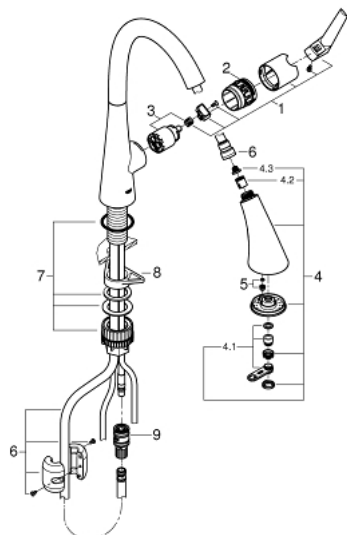

32 294 002 ZEDRA SINGLE-LEVER SINK MIXER 1/2"

PRODUCT DESCRIPTION

- Colour: chrome
- single hole installation
- GROHE Long-Life finish
- GROHE SilkMove 35 mm ceramic cartridge
- GROHE Magnetic Docking guarantees easy retraction and smooth docking of the spray head back to the starting position
- pull-out spray with 3 spray types
- diverter: laminar spray/SpeedClean shower jet/GROHE Blade spray (reduced water consumption by up to 70 % and even stronger spray performance)
- stop function - pause button to stop the water flow
- automatic return to laminar spray
- adjustable flow rate limiter
- swivel tubular spout
- swivel area 360°
- protected against backflow
- flexible connection hoses
- metal fixation set
- Lead and Nickel Free Inner Water Ways

32 294 002 ZEDRA SINGLE-LEVER SINK MIXER 1/2"

SPARE PARTS, July 2017 – now

- 1: Lever (Order-nr. 48476000)
- 2: Screw ring (Order-nr. 48517000)
- 3: Cartridge (Order-nr. 46374000)
- 4: Pull out spray (Order-nr. 48473000)
- 4.1: Flow straightener (Order-nr. 48275000)
- 4.2: Non-return valve (Order-nr. 08565000)
- 4.3: Dirt strainer (Order-nr. 0676800M)
- 5: flow rate limiter (Order-nr. 48303000)
- 6: Shower hose (Order-nr. 48472000)
- 7: Mounting set (Order-nr. 48477000)
- 8: Support plate (Order-nr. 05334000)
- 9: Quick coupling (Order-nr. 46338000)