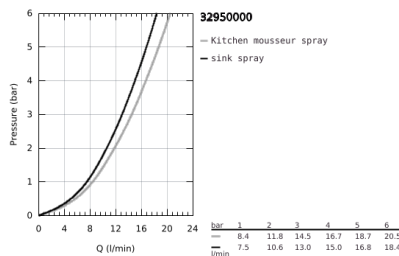

## 32 950 000 K7 SINGLE-LEVER SINK MIXER 1/2"

### PRODUCT DESCRIPTION

- Colour: Chrome
  - monobloc installation
  - GROHE Long-Life finish
  - GROHE SilkMove 35 mm ceramic cartridge
  - professional spray
  - diverter: mousseur/shower jet
  - automatic return to mousseur
  - metal spray
  - adjustable flow rate limiter
  - swivel spout
  - swivel area 140°
  - protected against backflow
- 
- flexible connection hoses
- 
- rapid installation system
  - maximum flow rate (at 3 bar): 14 l/min

### 32 950 000 K7 SINGLE-LEVER SINK MIXER 1/2"