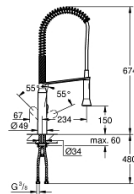

## 32 950 000 K7 SINGLE-LEVER SINK MIXER 1/2"

### PRODUCT DESCRIPTION

- Colour: Chrome
  - monobloc installation
  - GROHE Long-Life finish
  - GROHE SilkMove 35 mm ceramic cartridge
  - professional spray
  - diverter: mousseur/shower jet
  - automatic return to mousseur
  - metal spray
  - adjustable flow rate limiter
  - swivel spout
  - swivel area 140°
  - protected against backflow
- 
- flexible connection hoses
- 
- rapid installation system
  - maximum flow rate (at 3 bar): 14 l/min

### 32 950 000 K7 SINGLE-LEVER SINK MIXER 1/2"

### SPARE PARTS, August 2016 – now

- 1: Lever (Spare part-nr. 46729000)
- 2: Shield for cross handle (Spare part-nr. 46116000)
- 3: Screw coupling (Spare part-nr. 46460000)
- 4: Cartridge (Spare part-nr. 46374000)
- 5: Hand shower (Spare part-nr. 46731000)
- 5.1: Non-return valve (Spare part-nr. 08565000)
- 5.2: Flow restrictor (Spare part-nr. 46711000)
- 6: Shower hose (Spare part-nr. 46732000)
- 7: Spring (Spare part-nr. 46733SD0)
- 8: Holder pull out spray (Spare part-nr. 46734000)
- 9: Shank mounting kit (Spare part-nr. 46671000)
- 10: Socket Spanner (Spare part-nr. 19332000)\*
- 11: Mounting wrench (Spare part-nr. 19017000)\*