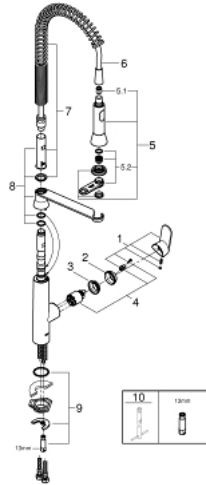

## 32 950 000 K7 SINGLE-LEVER SINK MIXER 1/2"

### PRODUCT DESCRIPTION

- Colour: Chrome
  - monobloc installation
  - GROHE Long-Life finish
  - GROHE SilkMove 35 mm ceramic cartridge
  - professional spray
  - diverter: mousseur/shower jet
  - automatic return to mousseur
  - metal spray
  - adjustable flow rate limiter
  - swivel spout
  - swivel area 140°
  - protected against backflow
- 
- flexible connection hoses
- 
- rapid installation system
  - maximum flow rate (at 3 bar): 14 l/min

### 32 950 000 K7 SINGLE-LEVER SINK MIXER 1/2"

### SPARE PARTS, August 2016 – now

- 1: Lever (Spare part-nr. 46729000)
- 2: Shield for cross handle (Spare part-nr. 46116000)
- 3: Screw coupling (Spare part-nr. 46460000)
- 4: Cartridge (Spare part-nr. 46374000)
- 5: Hand shower (Spare part-nr. 46731000)
- 5.1: Non-return valve (Spare part-nr. 08565000)
- 5.2: Flow restrictor (Spare part-nr. 46711000)
- 6: Shower hose (Spare part-nr. 46732000)
- 7: Spring (Spare part-nr. 46733SD0)
- 8: Holder pull out spray (Spare part-nr. 46734000)
- 9: Shank mounting kit (Spare part-nr. 46671000)
- 10: Socket Spanner (Spare part-nr. 19332000)\*
- 11: Mounting wrench (Spare part-nr. 19017000)\*