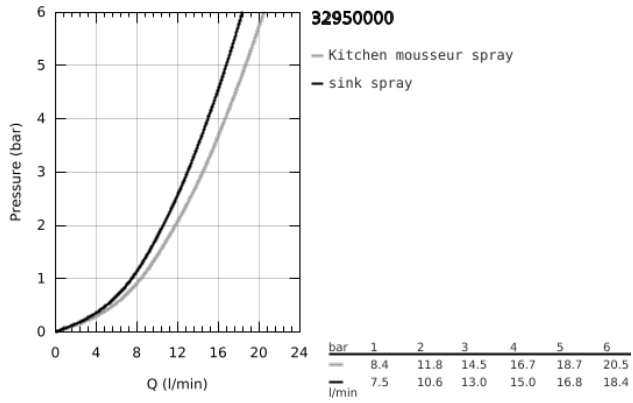

## 32 950 000 K7 SINGLE-LEVER SINK MIXER 1/2"

### PRODUCT DESCRIPTION

- Colour: Chrome
  - monobloc installation
  - GROHE Long-Life finish
  - GROHE SilkMove 35 mm ceramic cartridge
  - professional spray
  - diverter: mousseur/shower jet
  - automatic return to mousseur
  - metal spray
  - adjustable flow rate limiter
  - swivel spout
  - swivel area 140°
  - protected against backflow
- 
- flexible connection hoses
- 
- rapid installation system
  - maximum flow rate (at 3 bar): 14 l/min

### 32 950 000 K7 SINGLE-LEVER SINK MIXER 1/2"