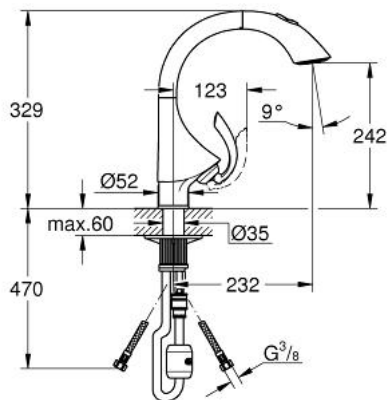

## 33 782 000 K4 SINGLE-LEVER SINK MIXER 1/2"

### PRODUCT DESCRIPTION

- Colour: chrome
- single hole installation
- GROHE Long-Life finish
- GROHE SilkMove 35 mm ceramic cartridge
- pull-out dual spray
- diverter: mousseur/SpeedClean shower jet
- automatic return to mousseur
- adjustable flow rate limiter
- swivel tubular spout
- integrated non-return valve
- protected against backflow
- flexible connection hoses
- rapid installation system

## 33 782 000 K4 SINGLE-LEVER SINK MIXER 1/2"

**SPARE PARTS**, March 2016 – spareParts.validDate.now

- 1: Lever (Order-nr. 46572000)
  - 2: Cartridge (Order-nr. 46374000)
  - 3: Pull out spray (Order-nr. 46575000)
  - 3.1: Mousseur (Order-nr. 13926000)
  - 4: Shower hose (Order-nr. 48293000)
  - 5: Shank fastening assembly (Order-nr. 46346000)
  - 6: Quick coupling (Order-nr. 46338000)
  - 7: Socket Spanner (Order-nr. 19332000)\*
- \* Optional accessories