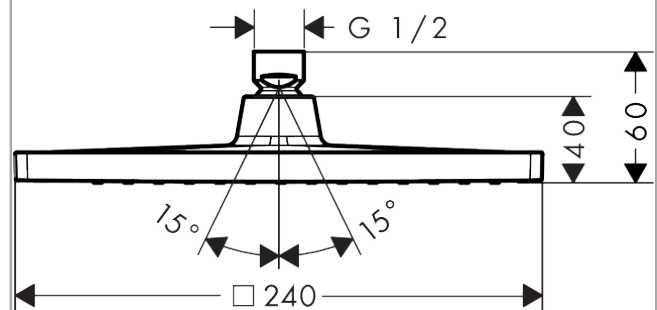

Crometta E

Overhead shower 240 1jet

Finish: **Chrome** Article Number: **26726000**

Description

product features

- shower head size: 240 x 240 mm
- spray type: Rain
- flow rate Rain spray at 3 bar: 15,9 l/min
- function from: 8,9 l/min
- maximum flow rate at 3 bar: 15,9 l/min
- minimum flow pressure: 1 bar
- ball-joint: overhead shower angle adjustable
- material spray disc: plastic
- installation: ceiling or wall
- connection thread: G ½
- connection dimension: DN15
- suitable for continuous flow water heaters

Technology

Product image

Scale drawing

Flowchart

The consumption was measured in combination with the appropriate fittings (thermostat/mixer/in-wall valve) to reflect actual application in practice.

Crometta E
Overhead shower 240 1jet
 Finish: **Chrome** Article Number: **26726000**

Exploded Drawing

Year of production: >04/16

Crometta E
Overhead shower 240 1jet
 Finish: **Chrome** Article Number: **26726000**

Spare part list

Year of production: >04/16

Pos.	Description	Article Number	Price	PU
1	filter packing	94246000	-	1