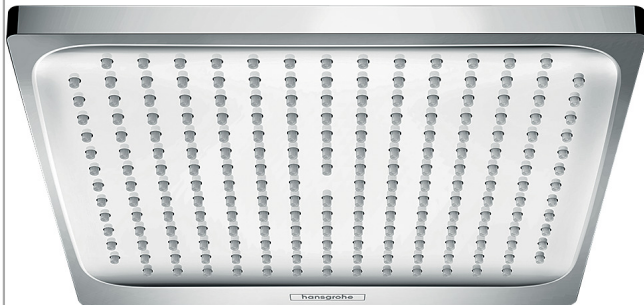

Crometta E

Overhead shower 240 1jet

Finish: **Chrome** Article Number: **26726000**

Description

product features

- shower head size: 240 x 240 mm
- spray type: Rain
- flow rate Rain spray at 3 bar: 15,9 l/min
- function from: 8,9 l/min
- maximum flow rate at 3 bar: 15,9 l/min
- minimum flow pressure: 1 bar
- ball-joint: overhead shower angle adjustable
- material spray disc: plastic
- installation: ceiling or wall
- connection thread: G ½
- connection dimension: DN15
- suitable for continuous flow water heaters

Technology

Product image

Scale drawing

Flowchart

The consumption was measured in combination with the appropriate fittings (thermostat/mixer/in-wall valve) to reflect actual application in practice.

Crometta E
Overhead shower 240 1jet
 Finish: **Chrome** Article Number: **26726000**

Exploded Drawing

Year of production: >04/16

Crometta E
Overhead shower 240 1jet
 Finish: **Chrome** Article Number: **26726000**

Spare part list

Year of production: >04/16

Pos.	Description	Article Number	Price	PU
1	filter packing	94246000	-	1