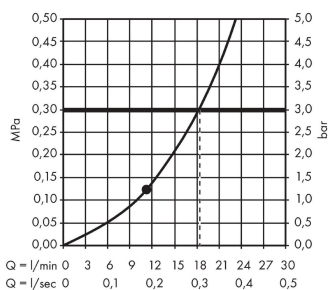

Crometta E

Overhead shower 240 1jet

Finish: **Chrome** Article Number: **26726000**

Description

product features

- shower head size: 240 x 240 mm
- spray type: Rain
- flow rate Rain spray at 3 bar: 15,9 l/min
- function from: 8,9 l/min
- maximum flow rate at 3 bar: 15,9 l/min
- minimum flow pressure: 1 bar
- ball-joint: overhead shower angle adjustable
- material spray disc: plastic
- installation: ceiling or wall
- connection thread: G ½
- connection dimension: DN15
- suitable for continuous flow water heaters

Technology

Product image

Scale drawing

Flowchart

The consumption was measured in combination with the appropriate fittings (thermostat/mixer/in-wall valve) to reflect actual application in practice.

Crometta E
Overhead shower 240 1jet
 Finish: **Chrome** Article Number: **26726000**

Exploded Drawing

Year of production: >04/16

Crometta E
Overhead shower 240 1jet
 Finish: **Chrome** Article Number: **26726000**

Spare part list

Year of production: >04/16

Pos.	Description	Article Number	Price	PU
1	filter packing	94246000	-	1