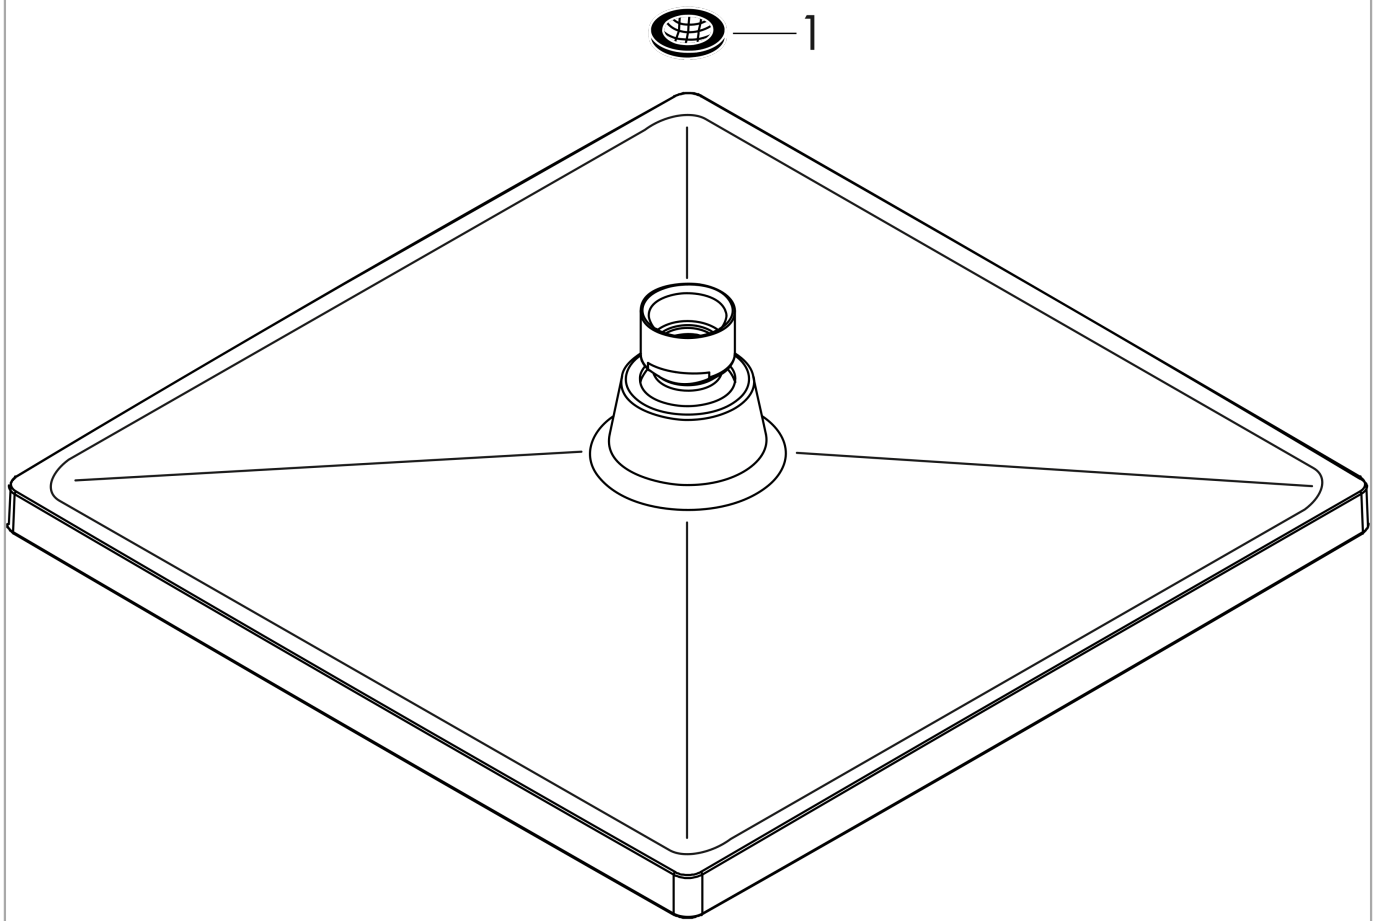

Crometta E

Overhead shower 240 1jet

Finish: **Chrome** Article Number: **26726000**

Description

product features

- shower head size: 240 x 240 mm
- spray type: Rain
- flow rate Rain spray at 3 bar: 15,9 l/min
- function from: 8,9 l/min
- maximum flow rate at 3 bar: 15,9 l/min
- minimum flow pressure: 1 bar
- ball-joint: overhead shower angle adjustable
- material spray disc: plastic
- installation: ceiling or wall
- connection thread: G ½
- connection dimension: DN15
- suitable for continuous flow water heaters

Technology

Product image

Scale drawing

Flowchart

The consumption was measured in combination with the appropriate fittings (thermostat/mixer/in-wall valve) to reflect actual application in practice.

Crometta E
Overhead shower 240 1jet
 Finish: **Chrome** Article Number: **26726000**

Exploded Drawing

Year of production: >04/16

Crometta E
Overhead shower 240 1jet
 Finish: **Chrome** Article Number: **26726000**

Spare part list

Year of production: >04/16

Pos.	Description	Article Number	Price	PU
1	filter packing	94246000	-	1