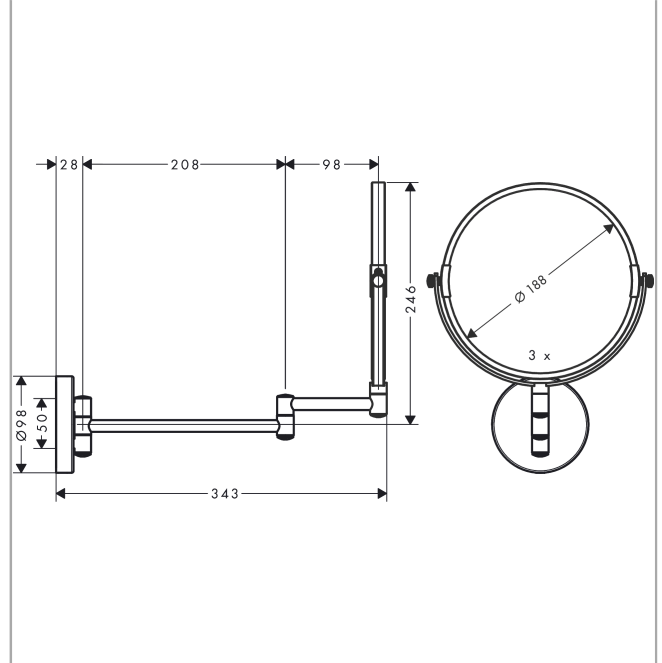

Logis Universal Shaving mirror

Finish: **Chrome** Article Number: **73561000**

Description

product features

- material: mirror glass
- material frame: metal
- mirror is inclinable
- swivelling
- enlargement: 1 x magnification, 3 x magnification
- with mounting material
- concealed fastening
- drilling distance: 50 mm
- diameter drill hole: 6 mm
- wall-mounted

Product image

Scale drawing

**Logis Universal
Shaving mirror**

Finish: **Chrome** Article Number: **73561000**

Exploded Drawing

Year of production: >05/18

**Logis Universal
Shaving mirror**

Finish: **Chrome** Article Number: **73561000**

Spare part list

Year of production: >05/18

Pos.	Description	Article Number	Price	PU
1	mounting set	96179000	-	1