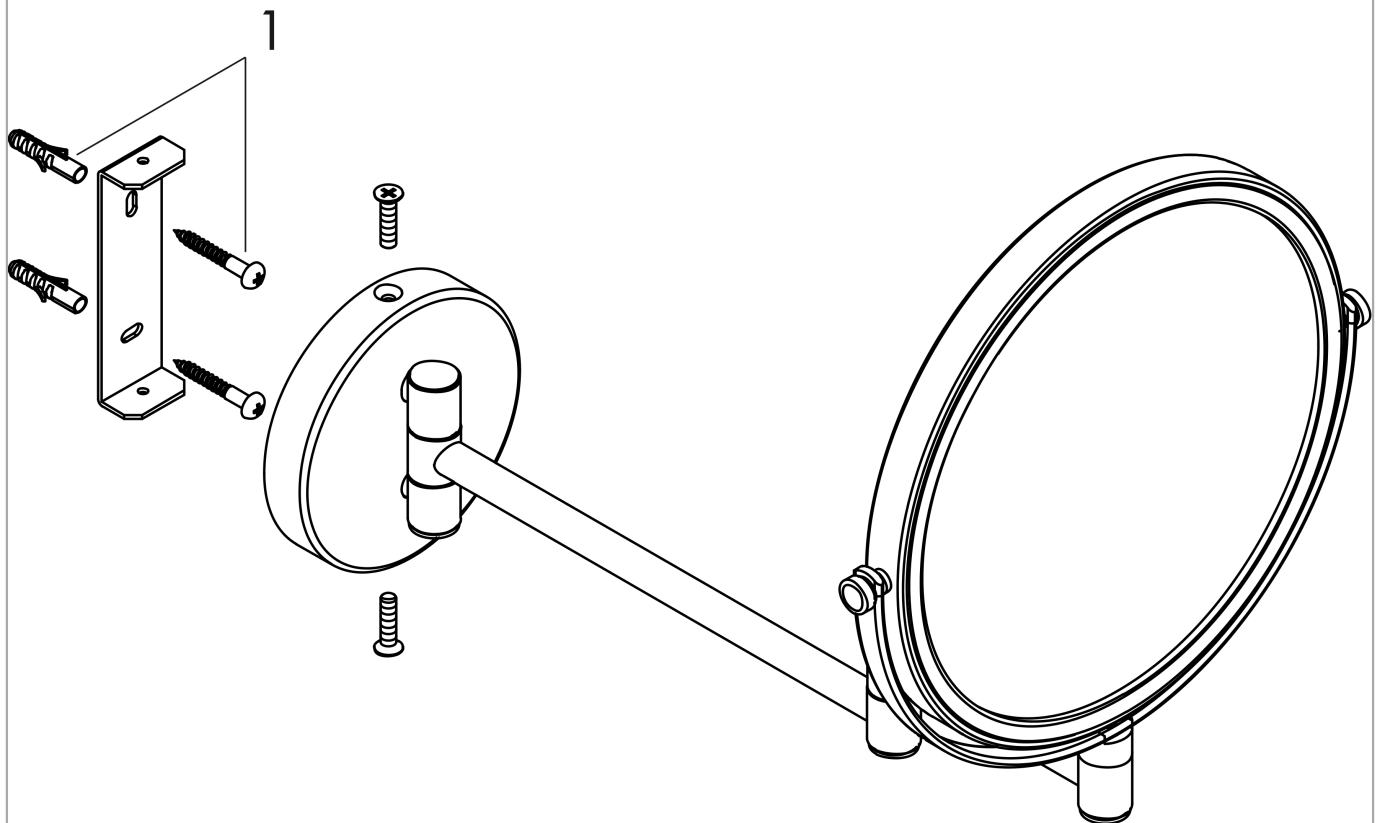

Logis Universal Shaving mirror

Finish: **Chrome** Article Number: **73561000**

Description

product features

- material: mirror glass
- material frame: metal
- mirror is inclinable
- swivelling
- enlargement: 1 x magnification, 3 x magnification
- with mounting material
- concealed fastening
- drilling distance: 50 mm
- diameter drill hole: 6 mm
- wall-mounted

Product image

Scale drawing

**Logis Universal
Shaving mirror**

Finish: **Chrome** Article Number: **73561000**

Exploded Drawing

Year of production: >05/18

**Logis Universal
Shaving mirror**

Finish: **Chrome** Article Number: **73561000**