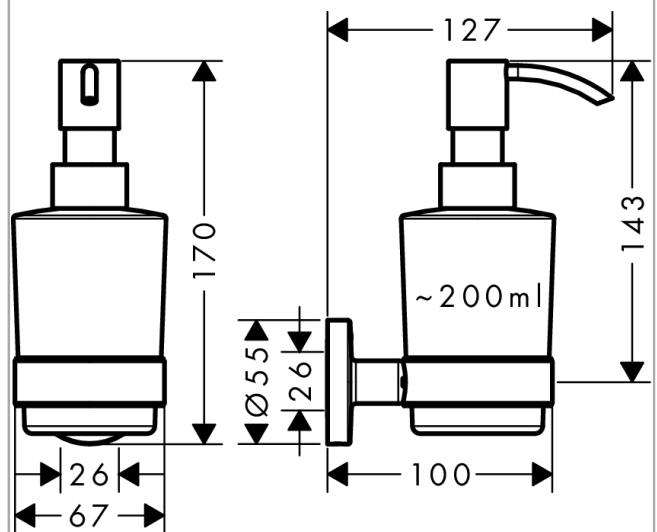

**Logis Universal
Liquid soap dispenser**

Finish: **Chrome** Article Number: **41714000**

Description

product features

- wall-mounted
- holder material: metal
- material container: matt glass
- type of soap: liquid soap
- filling capacity 200 ml
- dosage 2 ml
- with mounting material
- concealed fastening
- drilling distance: 26 mm
- diameter drill hole: 6 mm

Product image

Scale drawing

Logis Universal
Liquid soap dispenser

Finish: **Chrome** Article Number: **41714000**

Exploded Drawing

Year of production: >04/18

Logis Universal
Liquid soap dispenser

Finish: **Chrome** Article Number: **41714000**

Spare part list

Year of production: >04/18

Pos.	Description	Article Number	Price	PU
1	support element	94318000	-	1