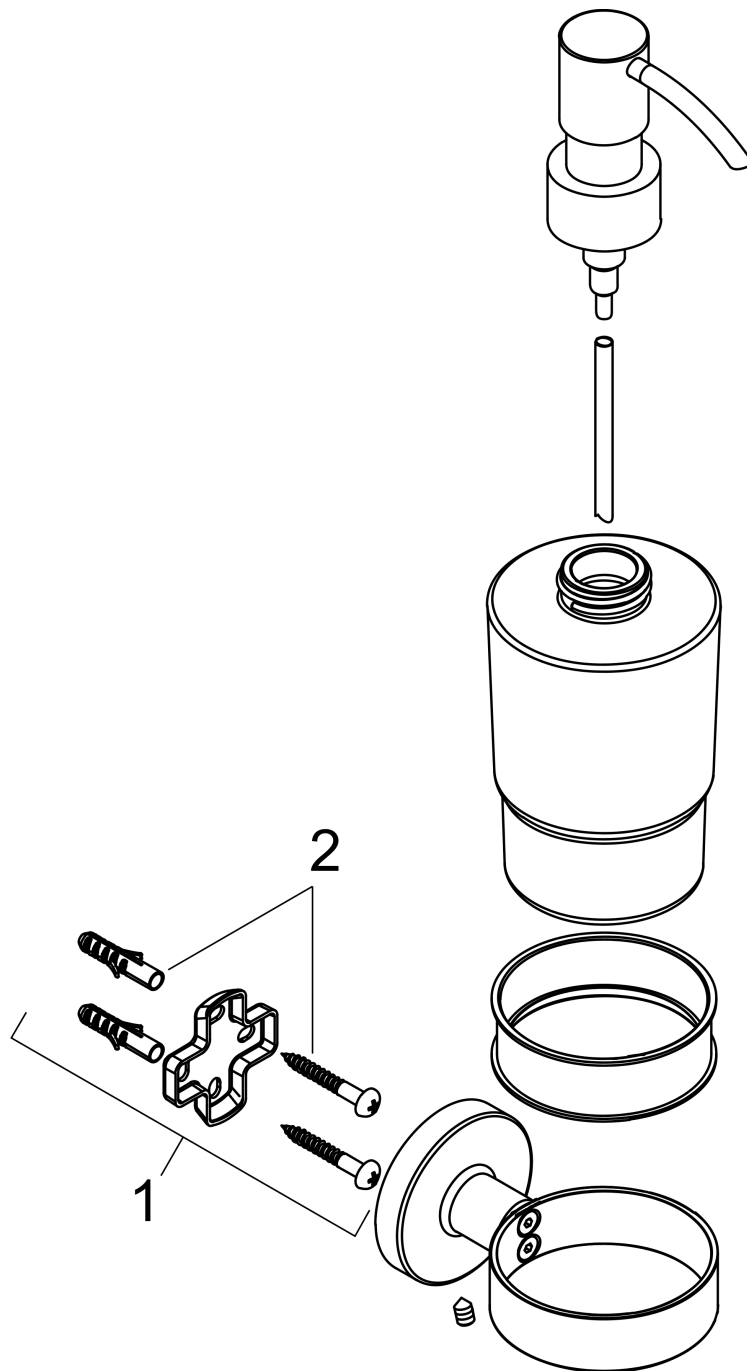

**Logis Universal
Liquid soap dispenser**

Finish: **Chrome** Article Number: **41714000**

Description

product features

- wall-mounted
- holder material: metal
- material container: matt glass
- type of soap: liquid soap
- filling capacity 200 ml
- dosage 2 ml
- with mounting material
- concealed fastening
- drilling distance: 26 mm
- diameter drill hole: 6 mm

Product image

Scale drawing

Logis Universal
Liquid soap dispenser

Finish: **Chrome** Article Number: **41714000**

Exploded Drawing

Year of production: >04/18

Logis Universal
Liquid soap dispenser

Finish: **Chrome** Article Number: **41714000**

Spare part list

Year of production: >04/18

Pos.	Description	Article Number	Price	PU
1	support element	94318000	-	1