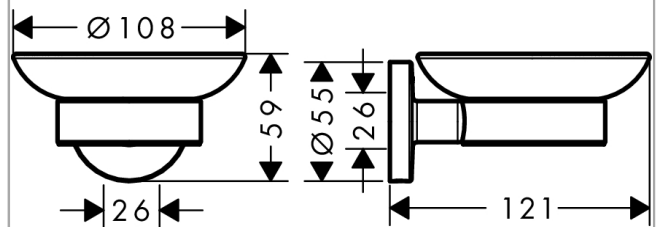

**Logis Universal
Soap dish**

Finish: **Chrome** Article Number: **41715000**

Description

product features

- wall-mounted
- material recess: matt glass
- holder material: metal
- with mounting material
- concealed fastening
- drilling distance: 26 mm
- diameter drill hole: 6 mm

Product image

Scale drawing

**Logis Universal
Soap dish**

Finish: **Chrome** Article Number: **41715000**

Exploded Drawing

Year of production: >04/18

**Logis Universal
Soap dish**

Finish: **Chrome** Article Number: **41715000**