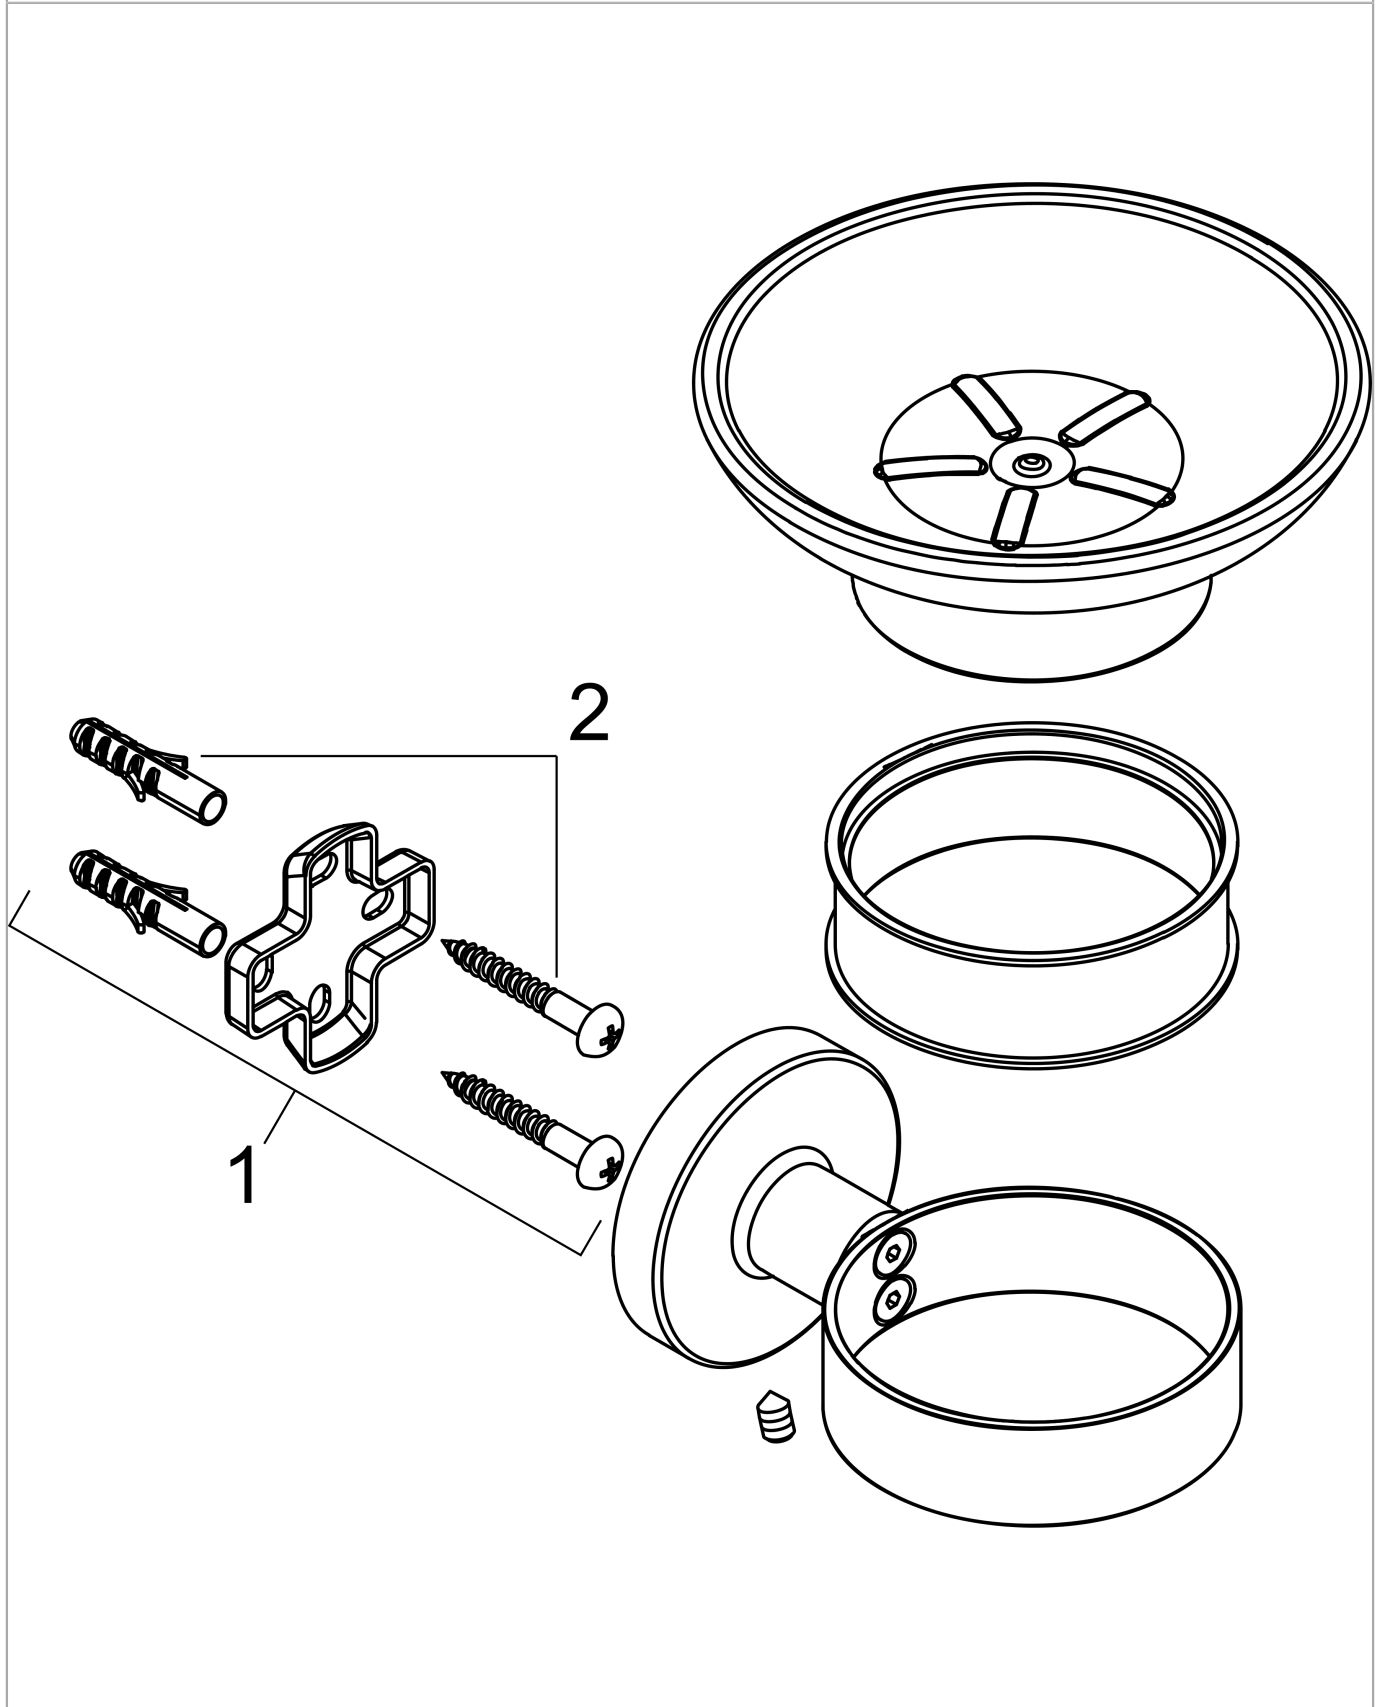

**Logis Universal
Soap dish**

Finish: **Chrome** Article Number: **41715000**

Description

product features

- wall-mounted
- material recess: matt glass
- holder material: metal
- with mounting material
- concealed fastening
- drilling distance: 26 mm
- diameter drill hole: 6 mm

Product image

Scale drawing

**Logis Universal
Soap dish**

Finish: **Chrome** Article Number: **41715000**

Exploded Drawing

Year of production: >04/18

**Logis Universal
Soap dish**

Finish: **Chrome** Article Number: **41715000**

Spare part list

Year of production: >04/18

Pos.	Description	Article Number	Price	PU
1	support element	94318000	-	1
2	mounting set	40915000	-	1