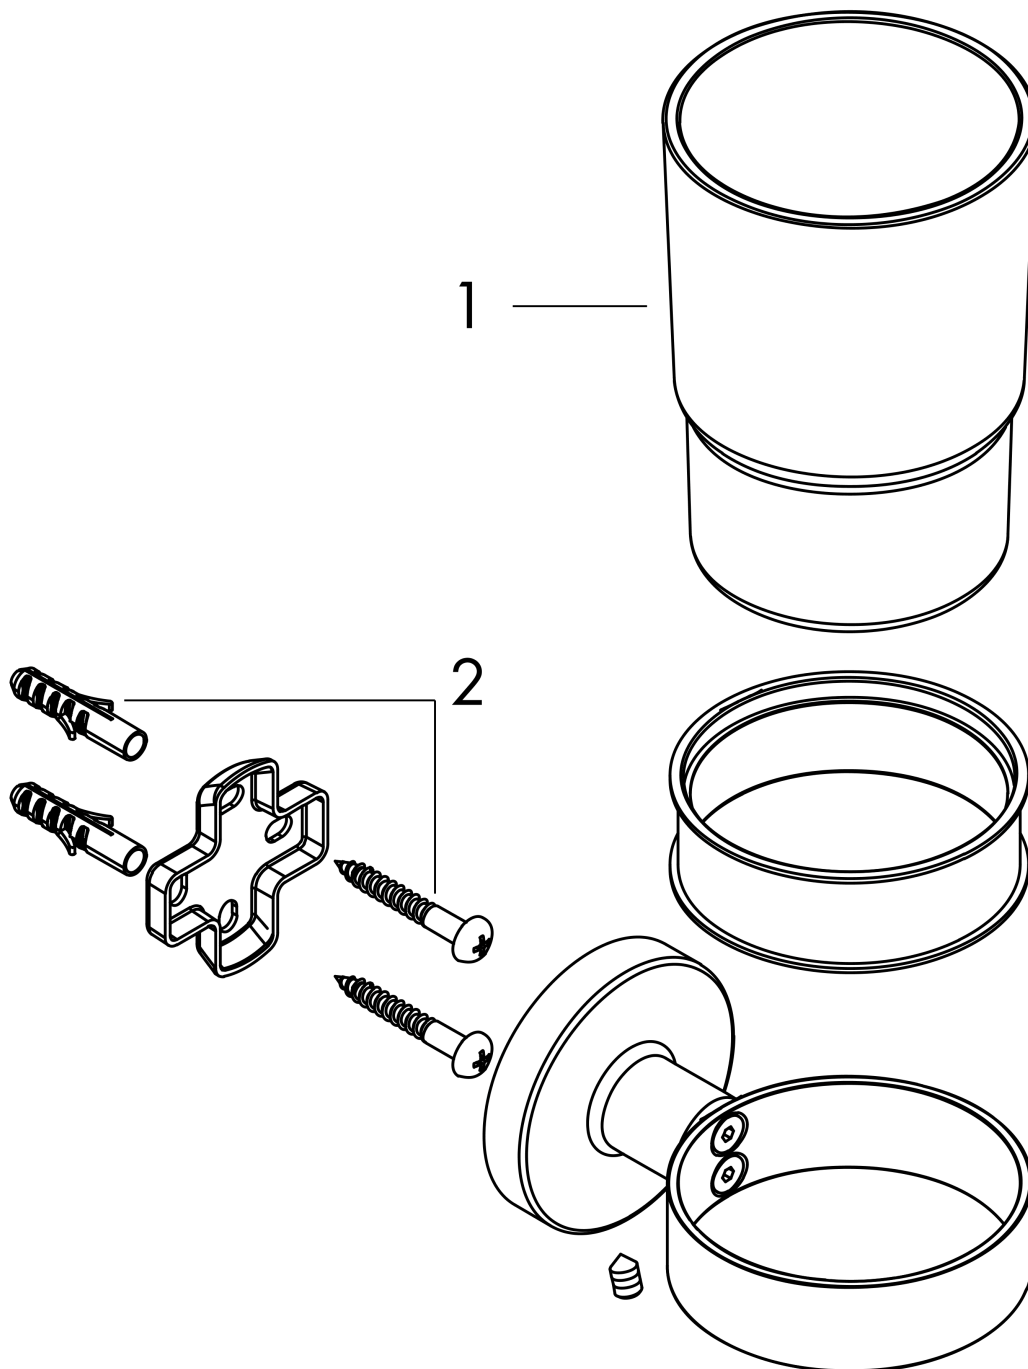

**Logis Universal
Toothbrush tumbler**

Finish: **Chrome** Article Number: **41718000**

Description

product features

- wall-mounted
- material: matt glass, metal
- holder material: metal
- with mounting material
- concealed fastening
- drilling distance: 26 mm
- diameter drill hole: 6 mm

Product image

Scale drawing

**Logis Universal
Toothbrush tumbler**

Finish: **Chrome** Article Number: **41718000**

Exploded Drawing

Year of production: >04/18

**Logis Universal
Toothbrush tumbler**

Finish: **Chrome** Article Number: **41718000**

Spare part list

Year of production: >04/18

Pos.	Description	Article Number	Price	PU
1	tumbler on its own	93939000	-	1
2	mounting set	40915000	-	1