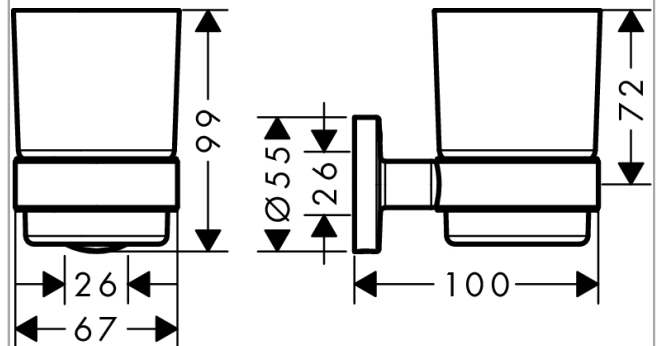

**Logis Universal
Toothbrush tumbler**

Finish: **Chrome** Article Number: **41718000**

Description

product features

- wall-mounted
- material: matt glass, metal
- holder material: metal
- with mounting material
- concealed fastening
- drilling distance: 26 mm
- diameter drill hole: 6 mm

Product image

Scale drawing

**Logis Universal
Toothbrush tumbler**

Finish: **Chrome** Article Number: **41718000**

Exploded Drawing

Year of production: >04/18

**Logis Universal
Toothbrush tumbler**

Finish: **Chrome** Article Number: **41718000**

Spare part list

Year of production: >04/18

Pos.	Description	Article Number	Price	PU
1	tumbler on its own	93939000	-	1
2	mounting set	40915000	-	1