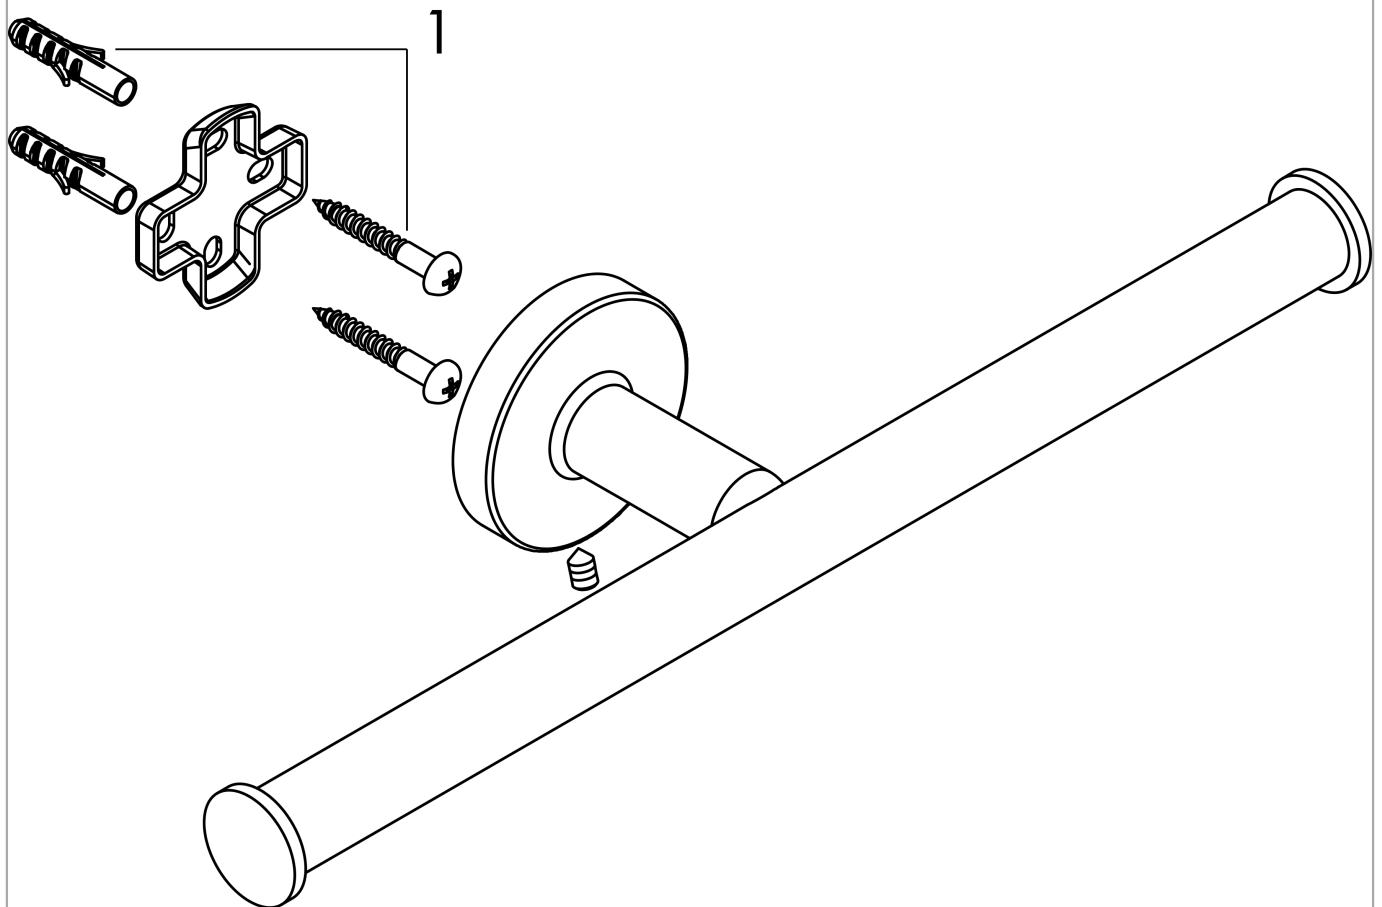

Logis Universal
Toilet paper holder double

Finish: **Chrome** Article Number: **41717000**

Description

product features

- wall-mounted
- material: brass
- with mounting material
- concealed fastening
- drilling distance: 26 mm
- diameter drill hole: 6 mm
- for 2 paper rolls

Product image

Scale drawing

Logis Universal
Toilet paper holder double
 Finish: **Chrome** Article Number: **41717000**

Exploded Drawing

Year of production: >04/18

Logis Universal
Toilet paper holder double
 Finish: **Chrome** Article Number: **41717000**

Spare part list

Year of production: >04/18

Pos.	Description	Article Number	Price	PU
1	mounting set	40915000	-	1