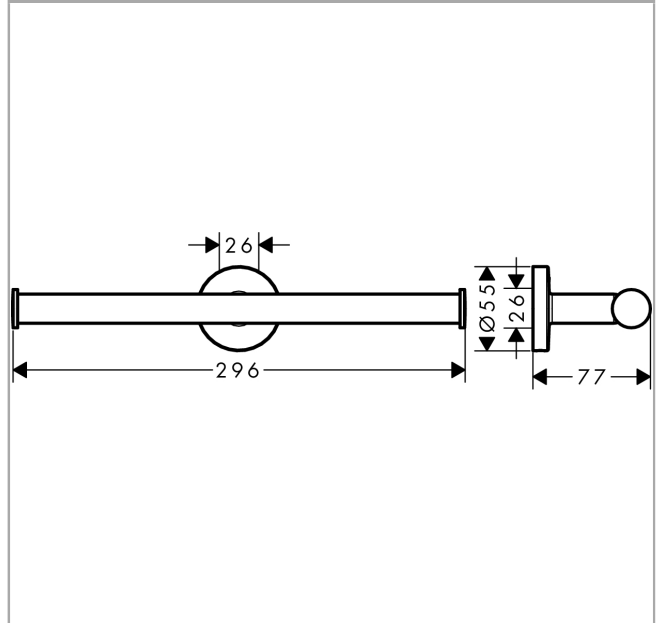

Logis Universal
Toilet paper holder double

Finish: **Chrome** Article Number: **41717000**

Description

product features

- wall-mounted
- material: brass
- with mounting material
- concealed fastening
- drilling distance: 26 mm
- diameter drill hole: 6 mm
- for 2 paper rolls

Product image

Scale drawing

Logis Universal
Toilet paper holder double
 Finish: **Chrome** Article Number: **41717000**

Exploded Drawing

Year of production: >04/18

Logis Universal
Toilet paper holder double
 Finish: **Chrome** Article Number: **41717000**

Spare part list

Year of production: >04/18

Pos.	Description	Article Number	Price	PU
1	mounting set	40915000	-	1