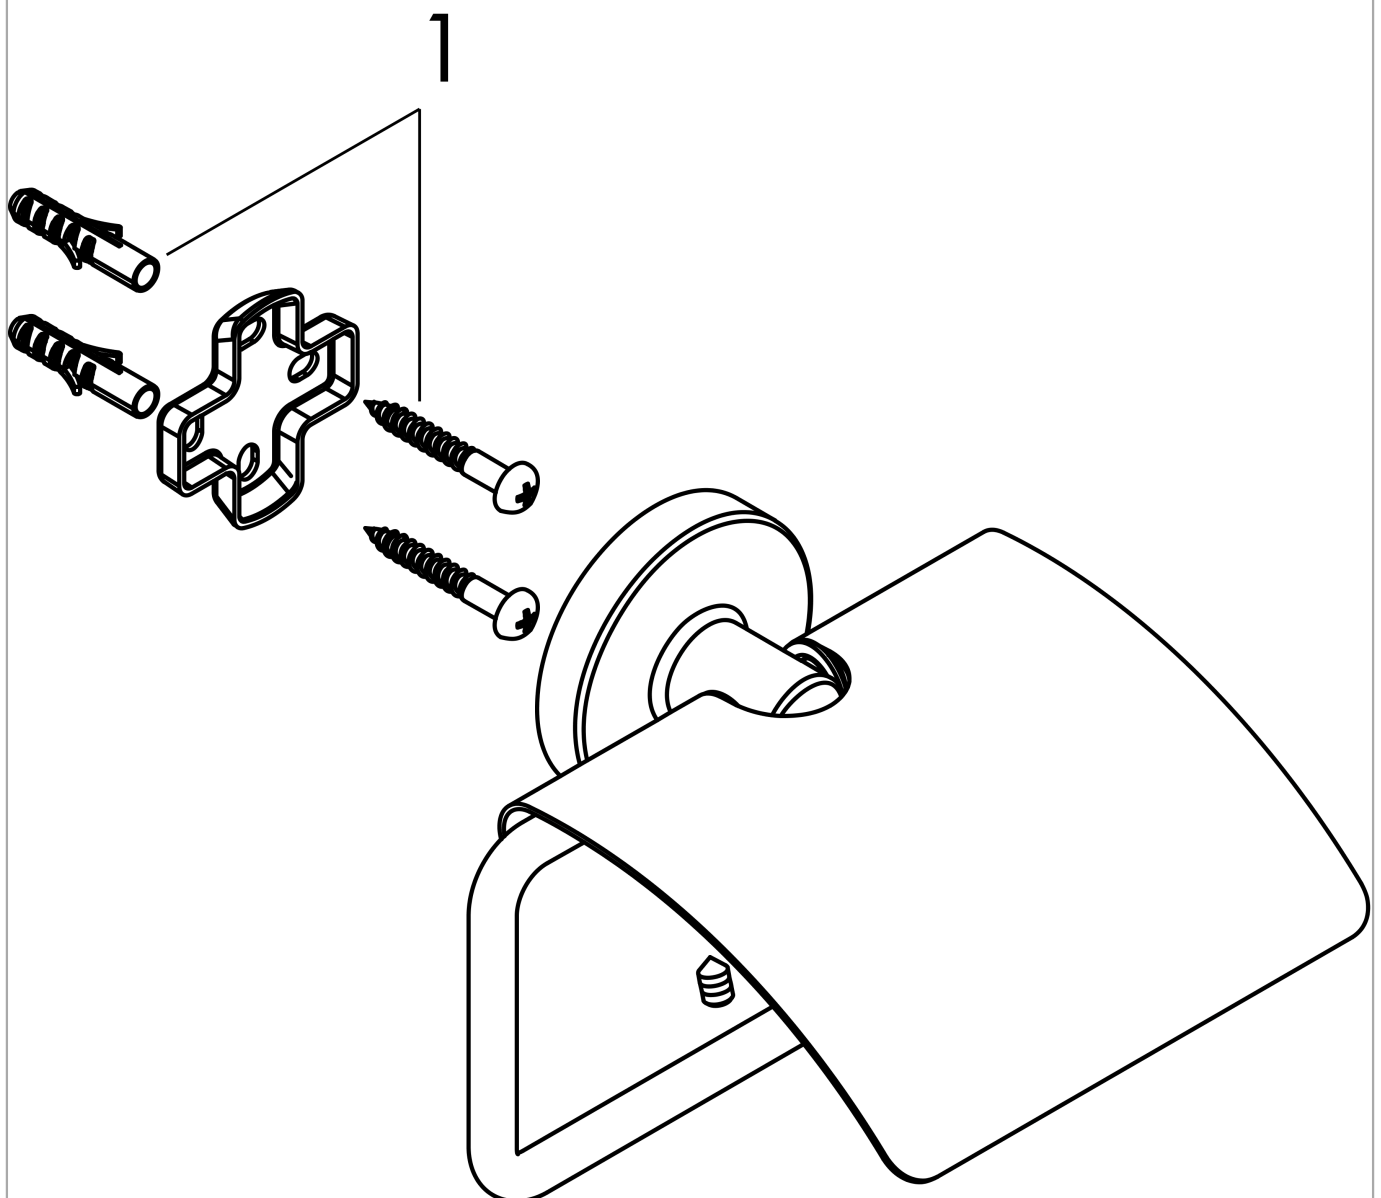

Logis Universal
Toilet paper holder with cover
 Finish: **Chrome** Article Number: **41723000**

Description

product features

- wall-mounted
- material: brass
- holder material: metal
- with mounting material
- concealed fastening
- drilling distance: 26 mm
- diameter drill hole: 6 mm

Product image

Scale drawing

Logis Universal
 Toilet paper holder with cover
 Finish: **Chrome** Article Number: **41723000**

Exploded Drawing

Year of production: >04/18

Logis Universal
Toilet paper holder with cover
 Finish: **Chrome** Article Number: **41723000**