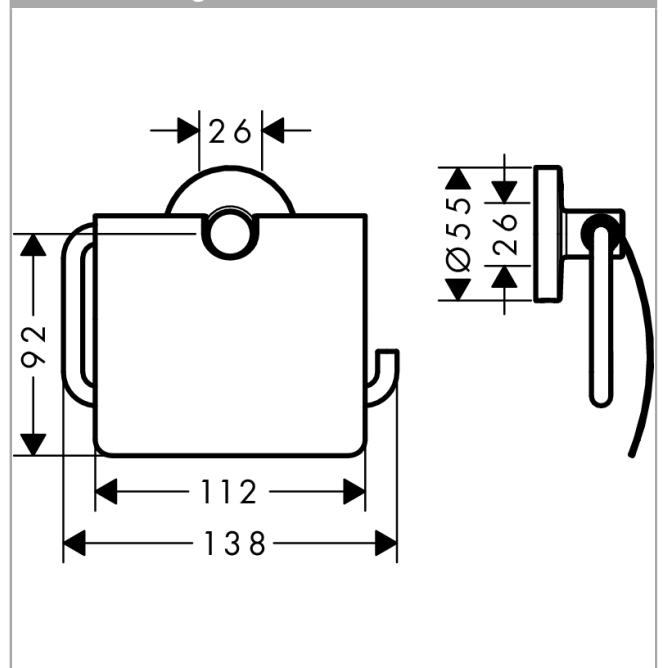

Logis Universal
Toilet paper holder with cover
 Finish: **Chrome** Article Number: **41723000**

Description

product features

- wall-mounted
- material: brass
- holder material: metal
- with mounting material
- concealed fastening
- drilling distance: 26 mm
- diameter drill hole: 6 mm

Product image

Scale drawing

Logis Universal
 Toilet paper holder with cover
 Finish: **Chrome** Article Number: **41723000**

Exploded Drawing

Year of production: >04/18

Logis Universal
Toilet paper holder with cover
 Finish: **Chrome** Article Number: **41723000**

Spare part list

Year of production: >04/18

Pos.	Description	Article Number	Price	PU
1	mounting set	40915000	-	1