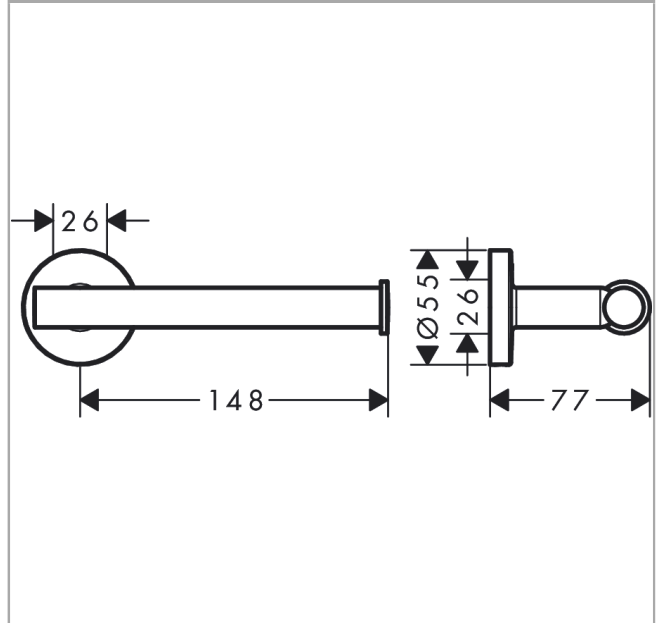

**Logis Universal  
Toilet paper holder**Finish: **Chrome** Article Number: **41726000****Description****product features**

- wall-mounted
- material: brass
- holder material: metal
- with mounting material
- concealed fastening
- drilling distance: 26 mm
- diameter drill hole: 6 mm

**Product image****Scale drawing**

Logis Universal  
Toilet paper holder  
Finish: **Chrome** Article Number: **41726000**

Exploded Drawing

Year of production: >04/18

**Logis Universal**  
**Toilet paper holder**  
 Finish: **Chrome** Article Number: **41726000**

**Spare part list**

Year of production: >04/18

Pos.	Description	Article Number	Price	PU
1	mounting set	40915000	-	1