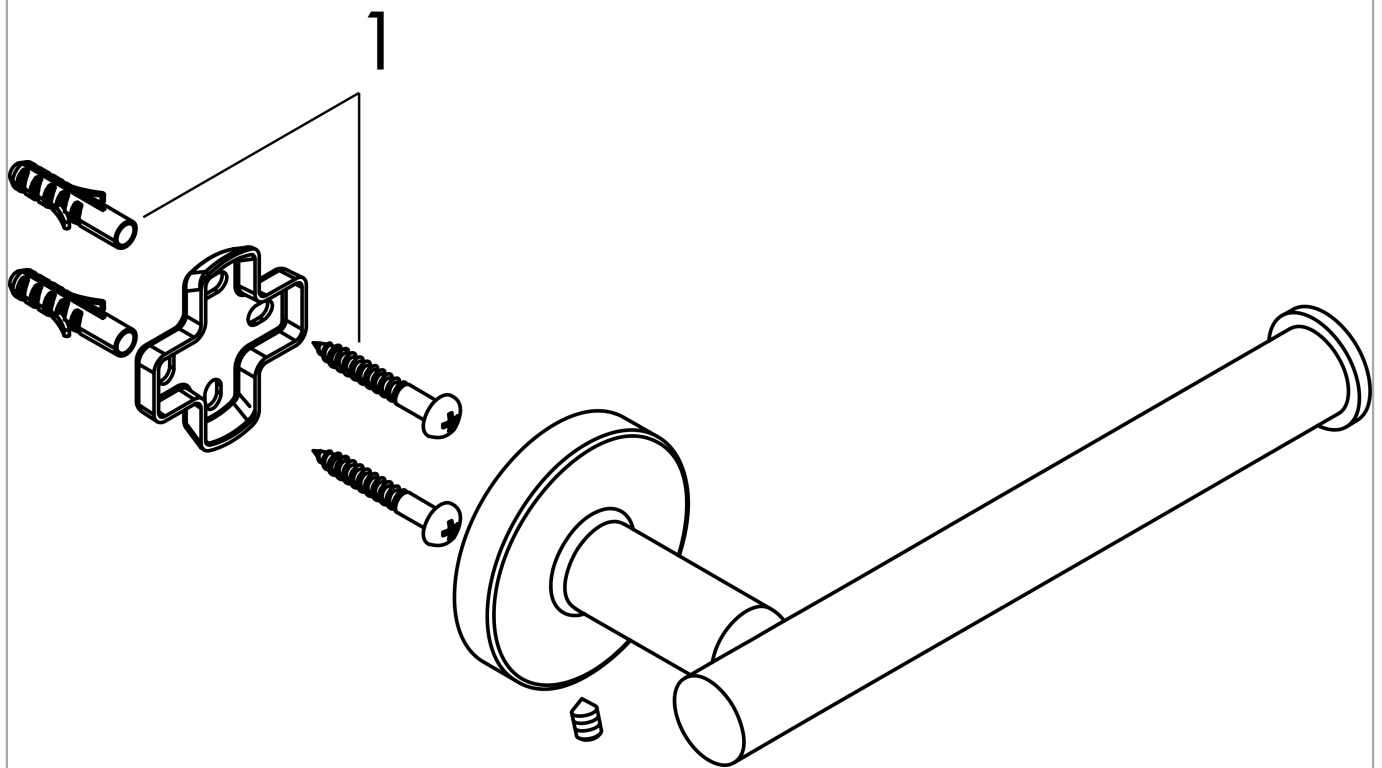

**Logis Universal  
Toilet paper holder**Finish: **Chrome** Article Number: **41726000****Description****product features**

- wall-mounted
- material: brass
- holder material: metal
- with mounting material
- concealed fastening
- drilling distance: 26 mm
- diameter drill hole: 6 mm

**Product image****Scale drawing**

Logis Universal  
Toilet paper holder  
Finish: **Chrome** Article Number: **41726000**

Exploded Drawing

Year of production: >04/18

**Logis Universal**  
**Toilet paper holder**  
 Finish: **Chrome** Article Number: **41726000**