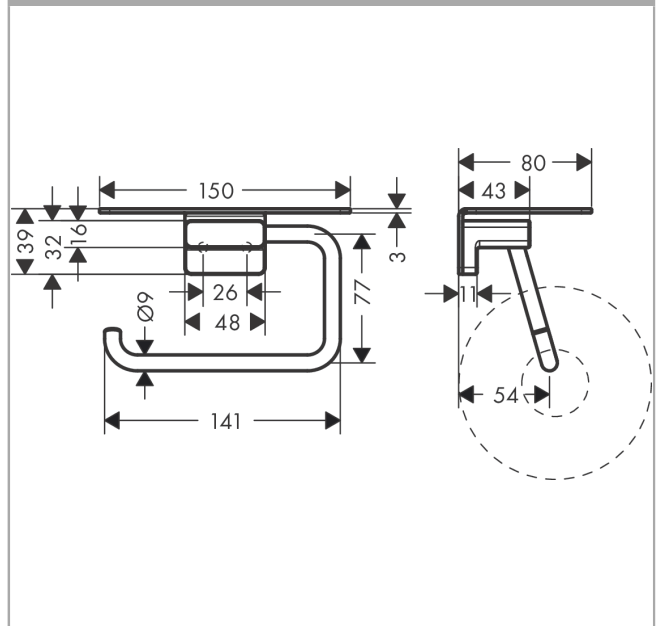

**AddStoris**  
**Toilet paper holder with shelf**  
 Finish: **Chrome** Article Number: **41772007**

**Description**

**product features**

- wall-mounted
- material: metal
- holder material: metal
- with mounting material
- concealed fastening
- drilling distance: 26 mm
- diameter drill hole: 6 mm

**Design awards**

reddot winner 2021

**Product image**

**Scale drawing**

**AddStoris**  
**Toilet paper holder with shelf**  
Finish: **Chrome** Article Number: **41772007**

Exploded Drawing

Year of production: >02/22

**AddStoris**

**Toilet paper holder with shelf**

Finish: **Chrome** Article Number: **41772007**

**Spare part list**

Year of production: >02/22

Pos.	Description	Article Number	Price	PU
1	support element	94165000	-	1
2	mounting set	40915000	-	1