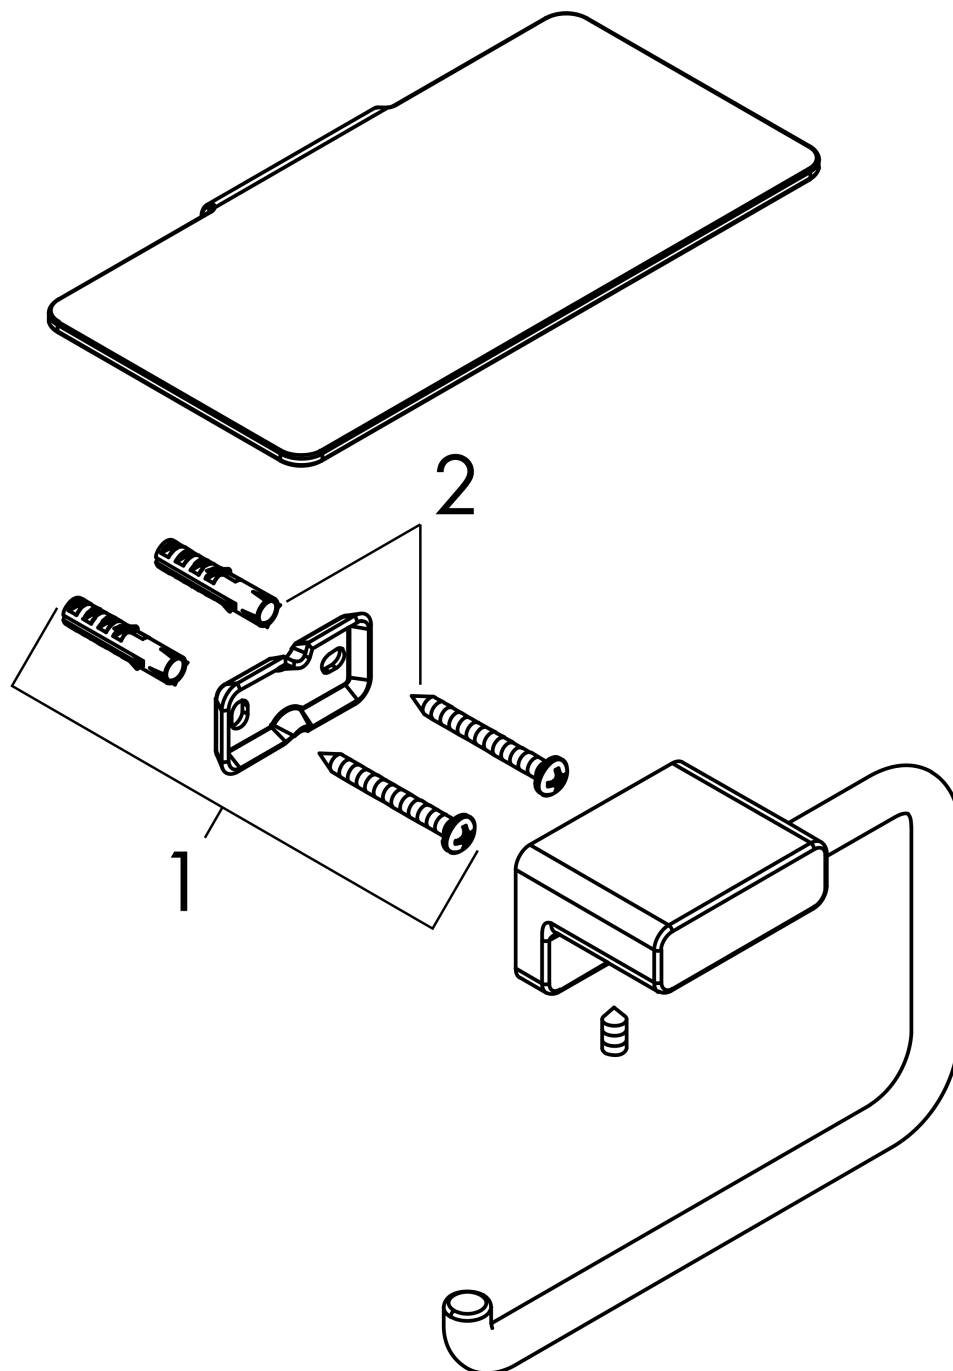

**AddStoris**  
**Toilet paper holder with shelf**  
 Finish: **Chrome** Article Number: **41772007**

**Description**

**product features**

- wall-mounted
- material: metal
- holder material: metal
- with mounting material
- concealed fastening
- drilling distance: 26 mm
- diameter drill hole: 6 mm

**Design awards**

reddot winner 2021

**Product image**

**Scale drawing**

**AddStoris**  
**Toilet paper holder with shelf**  
Finish: **Chrome** Article Number: **41772007**

Exploded Drawing

Year of production: >02/22

**AddStoris**

**Toilet paper holder with shelf**

Finish: **Chrome** Article Number: **41772007**

**Spare part list**

Year of production: >02/22

Pos.	Description	Article Number	Price	PU
1	support element	94165000	-	1
2	mounting set	40915000	-	1