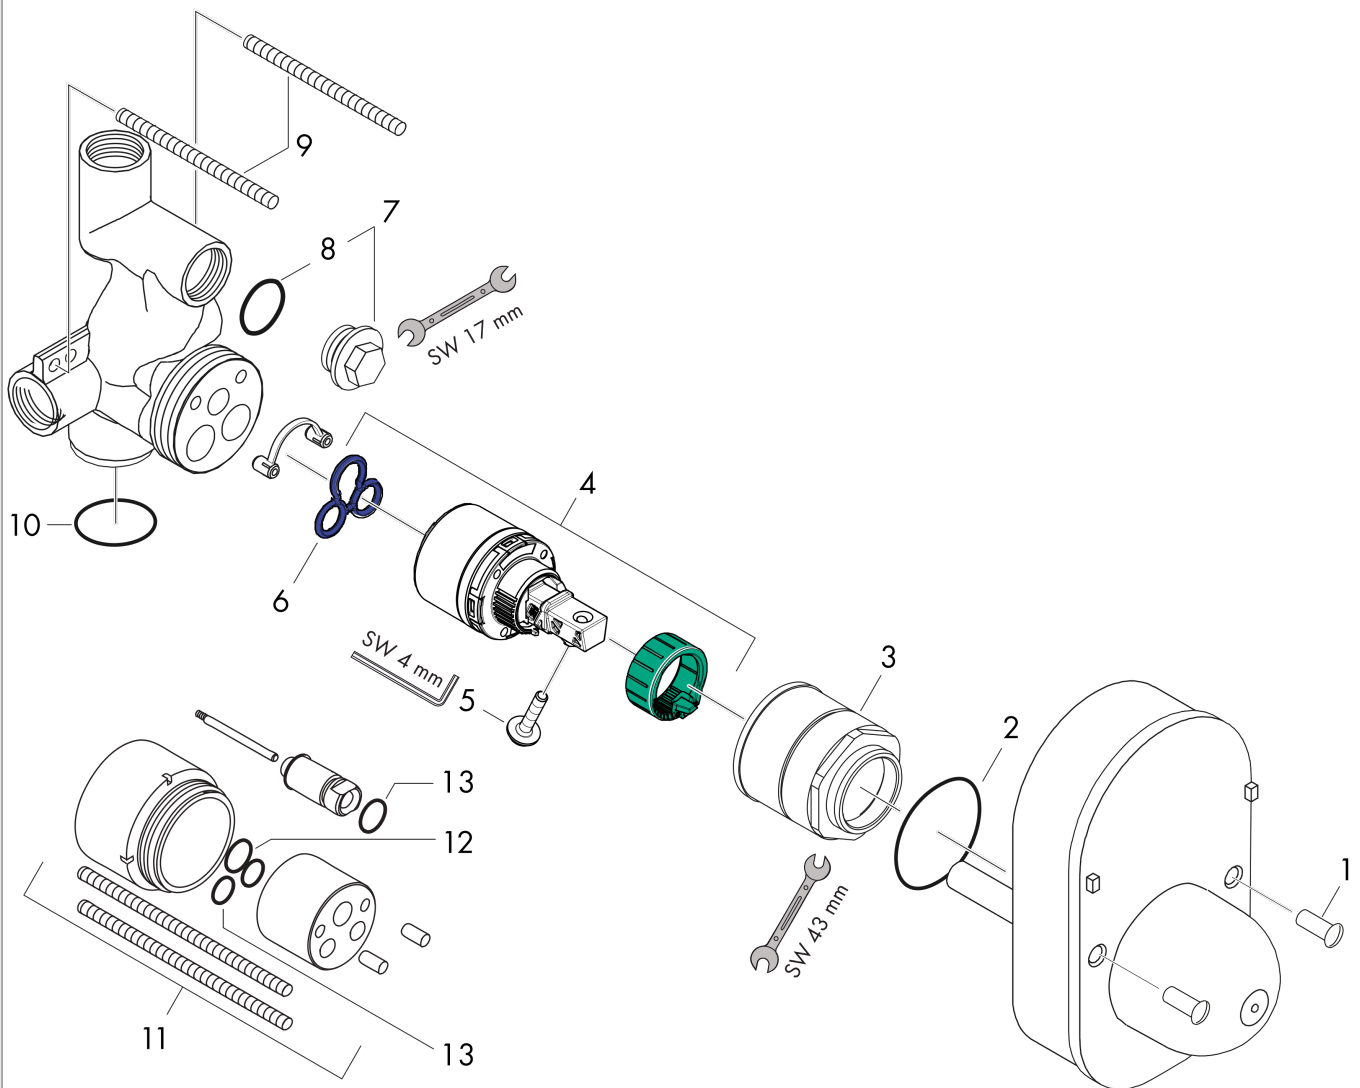

Basic set for single lever bath mixer for concealed installation

Finish: Article Number: **31741180**

Description

product features

- connection dimension: DN15
- ceramic cartridge
- temperature limitation adjustable
- minimum mounting depth: 55 mm
- maximum mounting depth: 83 mm

Product image

Scale drawing

Flowchart

Basic set for single lever bath mixer for concealed installation

Finish: Article Number: **31741180**

Exploded Drawing

Year of production: >01/18

Basic set for single lever bath mixer for concealed installation

Finish: Article Number: **31741180**

Spare part list

Year of production: >01/18

Pos.	Description	Article Number	Price	PU
1	hollow screw	96065000	-	1
2	O-ring 43x1,5	98148000	-	1
3	nut	95007000	-	1
4	cartridge, assy	92730000	-	1
5	locking screw for handle	95140000	-	1
6	seal	95008000	-	1
7	plug	97222000	-	1
8	O-ring 16x2,5	98134000	-	1
9	screw M5 x 75	97553000	-	1
10	O-ring 30x3	98152000	-	1
11	extension set 28 mm tub mixer	32498000	-	1
12	O-ring 10x1,5	98123000	-	1
13	O-ring 12x1,5	98430000	-	1