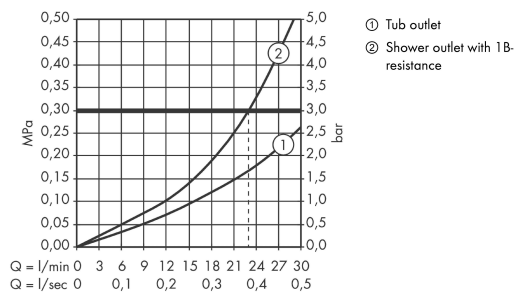

Basic set for single lever bath mixer for concealed installation

Finish: Article Number: **31741180**

Description

product features

- connection dimension: DN15
- ceramic cartridge
- temperature limitation adjustable
- minimum mounting depth: 55 mm
- maximum mounting depth: 83 mm

Product image

Scale drawing

Flowchart

Basic set for single lever bath mixer for concealed installation

Finish: Article Number: **31741180**

Exploded Drawing

Year of production: >01/18

Basic set for single lever bath mixer for concealed installation

Finish: Article Number: **31741180**

Spare part list

Year of production: >01/18

Pos.	Description	Article Number	Price	PU
1	hollow screw	96065000	-	1
2	O-ring 43x1,5	98148000	-	1
3	nut	95007000	-	1
4	cartridge, assy	92730000	-	1
5	locking screw for handle	95140000	-	1
6	seal	95008000	-	1
7	plug	97222000	-	1
8	O-ring 16x2,5	98134000	-	1
9	screw M5 x 75	97553000	-	1
10	O-ring 30x3	98152000	-	1
11	extension set 28 mm tub mixer	32498000	-	1
12	O-ring 10x1,5	98123000	-	1
13	O-ring 12x1,5	98430000	-	1