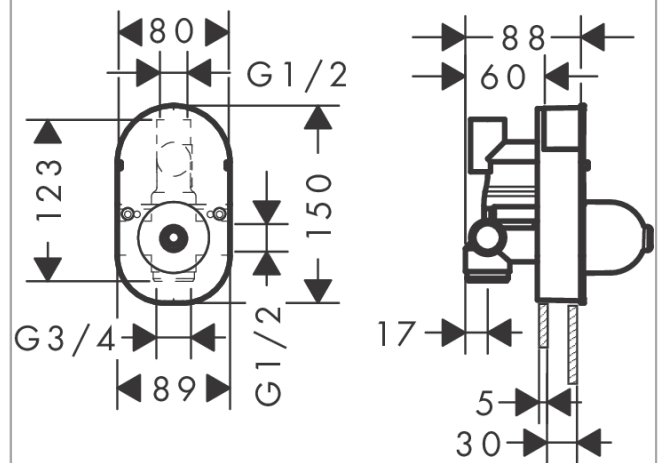

Basic set for single lever bath mixer for concealed installation

Finish: Article Number: **31741180**

Description

product features

- connection dimension: DN15
- ceramic cartridge
- temperature limitation adjustable
- minimum mounting depth: 55 mm
- maximum mounting depth: 83 mm

Product image

Scale drawing

Flowchart

Basic set for single lever bath mixer for concealed installation

Finish: Article Number: **31741180**

Exploded Drawing

Year of production: >01/18

Basic set for single lever bath mixer for concealed installation

Finish: Article Number: **31741180**

Spare part list

Year of production: >01/18

Pos.	Description	Article Number	Price	PU
1	hollow screw	96065000	-	1
2	O-ring 43x1,5	98148000	-	1
3	nut	95007000	-	1
4	cartridge, assy	92730000	-	1
5	locking screw for handle	95140000	-	1
6	seal	95008000	-	1
7	plug	97222000	-	1
8	O-ring 16x2,5	98134000	-	1
9	screw M5 x 75	97553000	-	1
10	O-ring 30x3	98152000	-	1
11	extension set 28 mm tub mixer	32498000	-	1
12	O-ring 10x1,5	98123000	-	1
13	O-ring 12x1,5	98430000	-	1