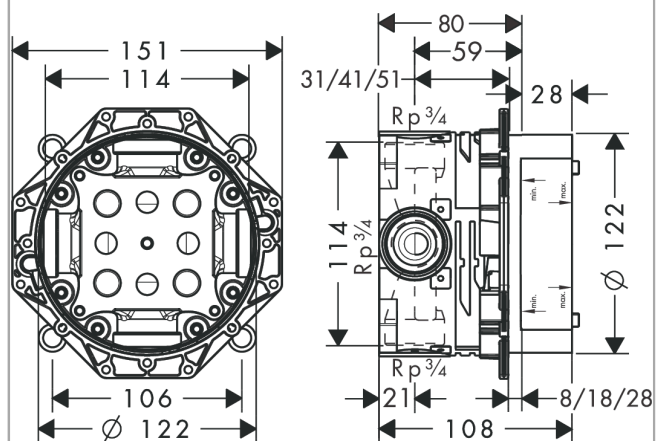

##### product features

- suitable for all shower, bath tub and thermostat finish sets for concealed installation
- connection thread: Rp 3/4
- connection dimension: DN20
- rotationally-symmetric installation
- sound-decoupled installation
- minimum mounting depth: 80 mm
- maximum mounting depth: 108 mm
- DVGW NW-6506CQ0125
- DVGW NW-6506BN0685
- ETA VA 1.42/18751
- NF077\_375-M1
- WRAS 2104049
- WRAS 240602019
- JWWA E-522
- JWWA E-382
- JWWA E-565
- Kiwa K6522\_Fill- and overflow systems
- SVGW\_0004-4251

#### Scale drawing

**iBox universal**  
**Basic set**

Finish: Article Number: **01800180**

**Exploded Drawing**

Year of production: >04/19

**iBox universal**

**Basic set**

Finish: Article Number: **01800180**

**Spare part list**

Year of production: >04/19

Pos.	Description	Article Number	PC	PU
1	flushing unit complete	98560000	10	1
2	plug Ø 12 mm	97611000	4	1
3	O-ring 9x2	98119000	1	1
4	sealing foil	96445000	3	1
5	displacing ring	98797000	9	1
6	seal	97739000	1	1
7	extension 25 mm	13595000	98	1
8	fit-up aid	93500000	98	1
a	service set	92874000	21	1
b	fixation set	96615000	98	1
c	adapter for exchanged connections	93181000	18	1
d	compensation set 1°	95521000	16	1
e	reduction coupling	97759000	5	1
f	reduction coupling	97759980	11	1