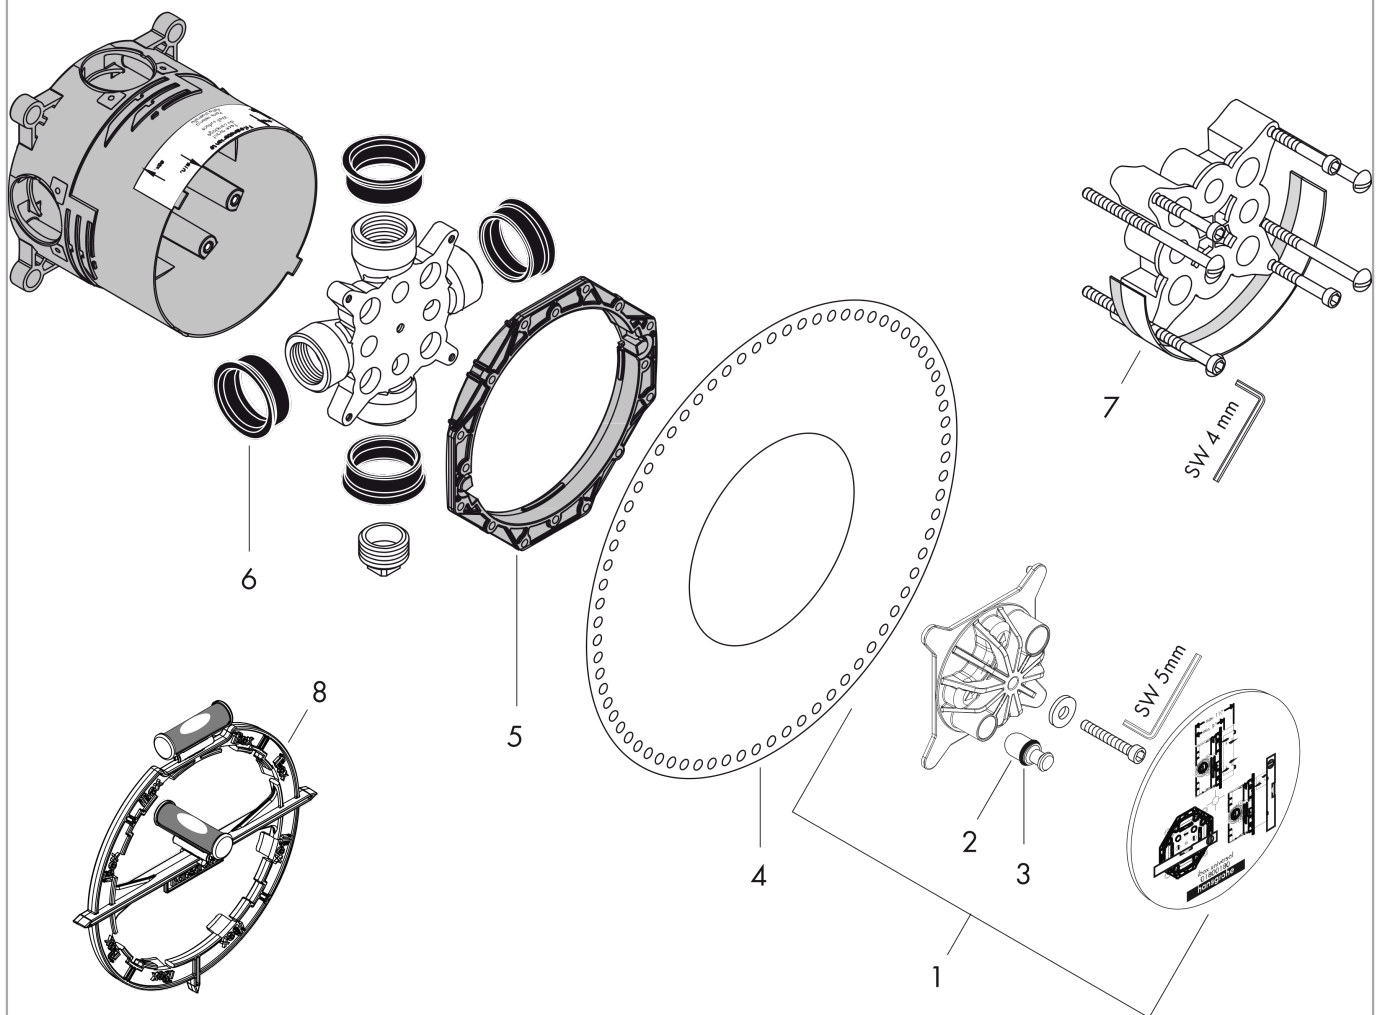

##### product features

- suitable for all shower, bath tub and thermostat finish sets for concealed installation
- connection thread: Rp 3/4
- connection dimension: DN20
- rotationally-symmetric installation
- sound-decoupled installation
- minimum mounting depth: 80 mm
- maximum mounting depth: 108 mm
- DVGW NW-6506CQ0125
- DVGW NW-6506BN0685
- ETA VA 1.42/18751
- NF077\_375-M1
- WRAS 2104049
- WRAS 240602019
- JWWA E-522
- JWWA E-382
- JWWA E-565
- Kiwa K6522\_Fill- and overflow systems
- SVGW\_0004-4251

#### Product image

#### Scale drawing

**iBox universal**  
**Basic set**

Finish: Article Number: **01800180**

**Exploded Drawing**

Year of production: >04/19

**iBox universal**

**Basic set**

Finish: Article Number: **01800180**

**Spare part list**

Year of production: >04/19

Pos.	Description	Article Number	PC	PU
1	flushing unit complete	98560000	10	1
2	plug Ø 12 mm	97611000	4	1
3	O-ring 9x2	98119000	1	1
4	sealing foil	96445000	3	1
5	displacing ring	98797000	9	1
6	seal	97739000	1	1
7	extension 25 mm	13595000	98	1
8	fit-up aid	93500000	98	1
a	service set	92874000	21	1
b	fixation set	96615000	98	1
c	adapter for exchanged connections	93181000	18	1
d	compensation set 1°	95521000	16	1
e	reduction coupling	97759000	5	1
f	reduction coupling	97759980	11	1