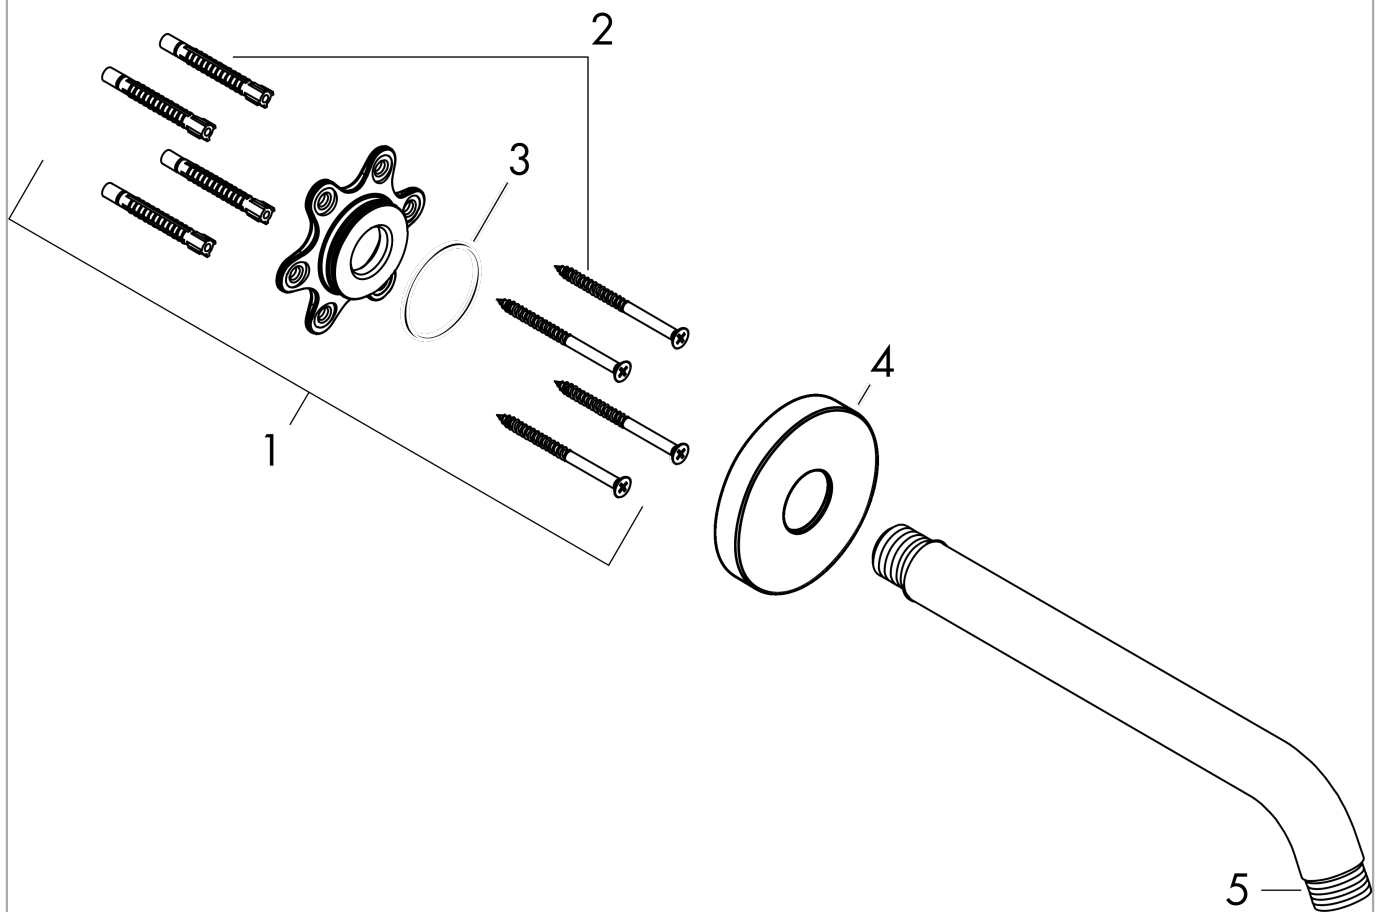

Shower arm 23 cm

Finish: **Chrome** Article Number: **27412000**

Description

product features

- length: 230 mm
- installation type: exposed installation
- material: brass
- connection type: G 1/2

Product image

Scale drawing

Shower arm 23 cm

Finish: **Chrome** Article Number: **27412000**

Exploded Drawing

Year of production: >12/20

Shower arm 23 cm

Finish: **Chrome** Article Number: **27412000**

Spare part list

Year of production: >12/20

Pos.	Description	Article Number	Price	PU
1	mounting set	40916000	-	1
2	mounting kit	95208000	-	1
3	O-ring 34x2	98383000	-	1
4	escutcheon Ø 80 mm	98940000	-	1
5	O-ring 16x2	98133000	-	1