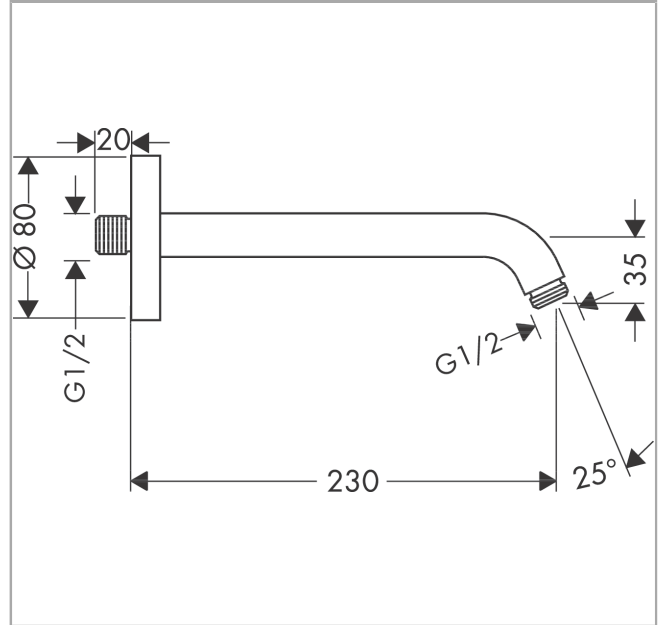

Shower arm 23 cm

Finish: **Chrome** Article Number: **27412000**

Description

product features

- length: 230 mm
- installation type: exposed installation
- material: brass
- connection type: G 1/2

Product image

Scale drawing

Shower arm 23 cm

Finish: **Chrome** Article Number: **27412000**

Exploded Drawing

Year of production: >12/20

Shower arm 23 cm

Finish: **Chrome** Article Number: **27412000**

Spare part list

Year of production: >12/20

Pos.	Description	Article Number	Price	PU
1	mounting set	40916000	-	1
2	mounting kit	95208000	-	1
3	O-ring 34x2	98383000	-	1
4	escutcheon Ø 80 mm	98940000	-	1
5	O-ring 16x2	98133000	-	1