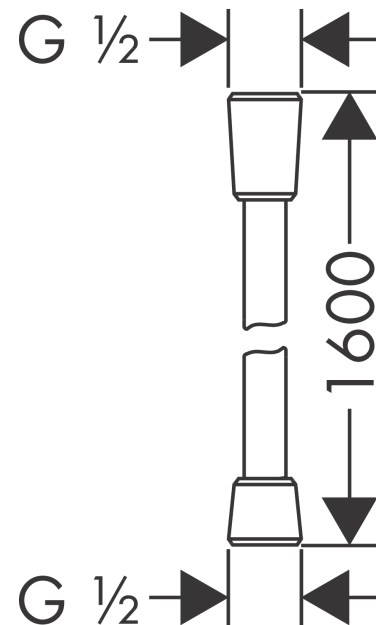

Isiflex

Shower hose 160 cm

Finish: **Chrome** Article Number: **28276000**

Description

product features

- high-quality shower hose
- with plastic coating, easy to clean
- shower hose length: 1.60 m
- pivot connector prevents hose from tangling
- kink-protected
- nuts shower hose: conical nut on both ends
- connection thread: G 1/2

Design awards

reddot winner 2020

reddot winner 2021

Product image

Scale drawing

Isiflex
Shower hose 160 cm
Finish: **Chrome** Article Number: **28276000**

Exploded Drawing

Year of production: >12/00

Isiflex
Shower hose 160 cm
 Finish: **Chrome** Article Number: **28276000**

Spare part list

Year of production: >12/00

Pos.	Description	Article Number	Price	PU
1	seal	98058000	-	1