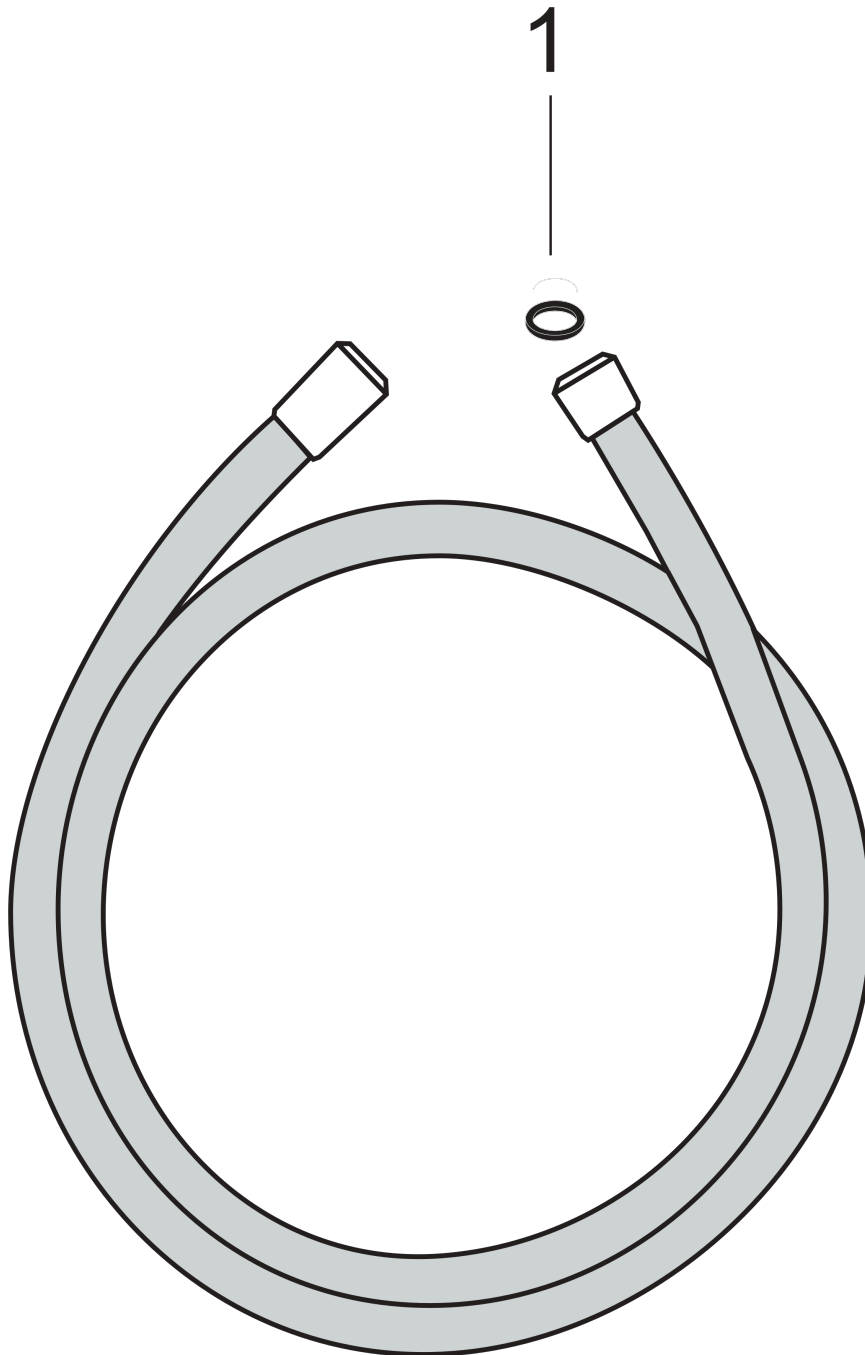

Isiflex

Shower hose 160 cm

Finish: **Chrome** Article Number: **28276000**

Description

product features

- high-quality shower hose
- with plastic coating, easy to clean
- shower hose length: 1.60 m
- pivot connector prevents hose from tangling
- kink-protected
- nuts shower hose: conical nut on both ends
- connection thread: G 1/2

Design awards

reddot winner 2020

reddot winner 2021

Product image

Scale drawing

Isiflex
Shower hose 160 cm
Finish: **Chrome** Article Number: **28276000**

Exploded Drawing

Year of production: >12/00

Isiflex
Shower hose 160 cm
 Finish: **Chrome** Article Number: **28276000**

Spare part list

Year of production: >12/00

Pos.	Description	Article Number	Price	PU
1	seal	98058000	-	1