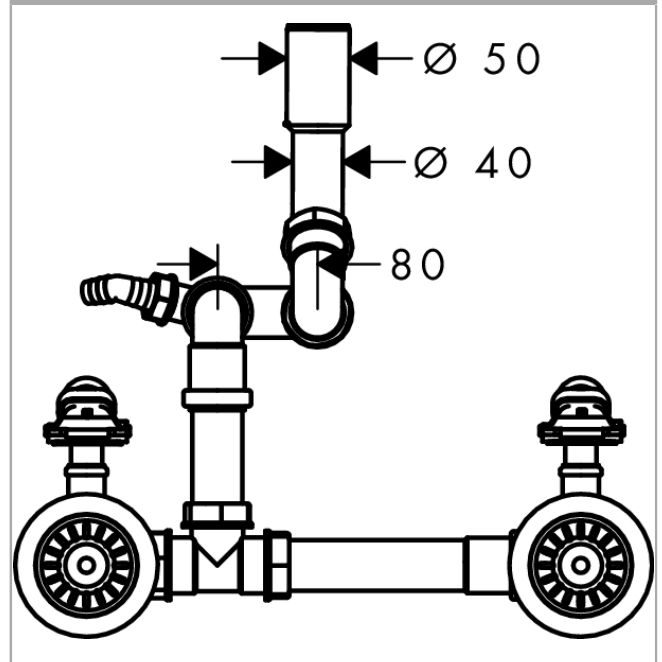

**D15-10 Manual waste and overflow set for sink 370/370**  
 Finish: **Chrome** Article Number: **43922009**

**Description**

**product features**

- consists of: waste and overflow set, screen basket, trap
- drain system: drain operation of main bowl and additional bowl via pushing/pulling screen basket
- diameter 40 / 50
- 1 1/2" with space-saving drain pipe and odor trap
- screen basket: 3 1/2"

**Product image**

**Scale drawing**

**D15-10 Manual waste and overflow set for sink 370/370**  
 Finish: **Chrome** Article Number: **43922009**

**Exploded Drawing**

Year of production: >08/17

**D15-10 Manual waste and overflow set for sink 370/370**  
 Finish: **Chrome** Article Number: **43922009**

**Spare part list**

Year of production: >08/17

Pos.	Description	Article Number	PC	PU
1	waste	94750800	7	1
2	cover	93514800	1	1
3	plug	93471000	10	1