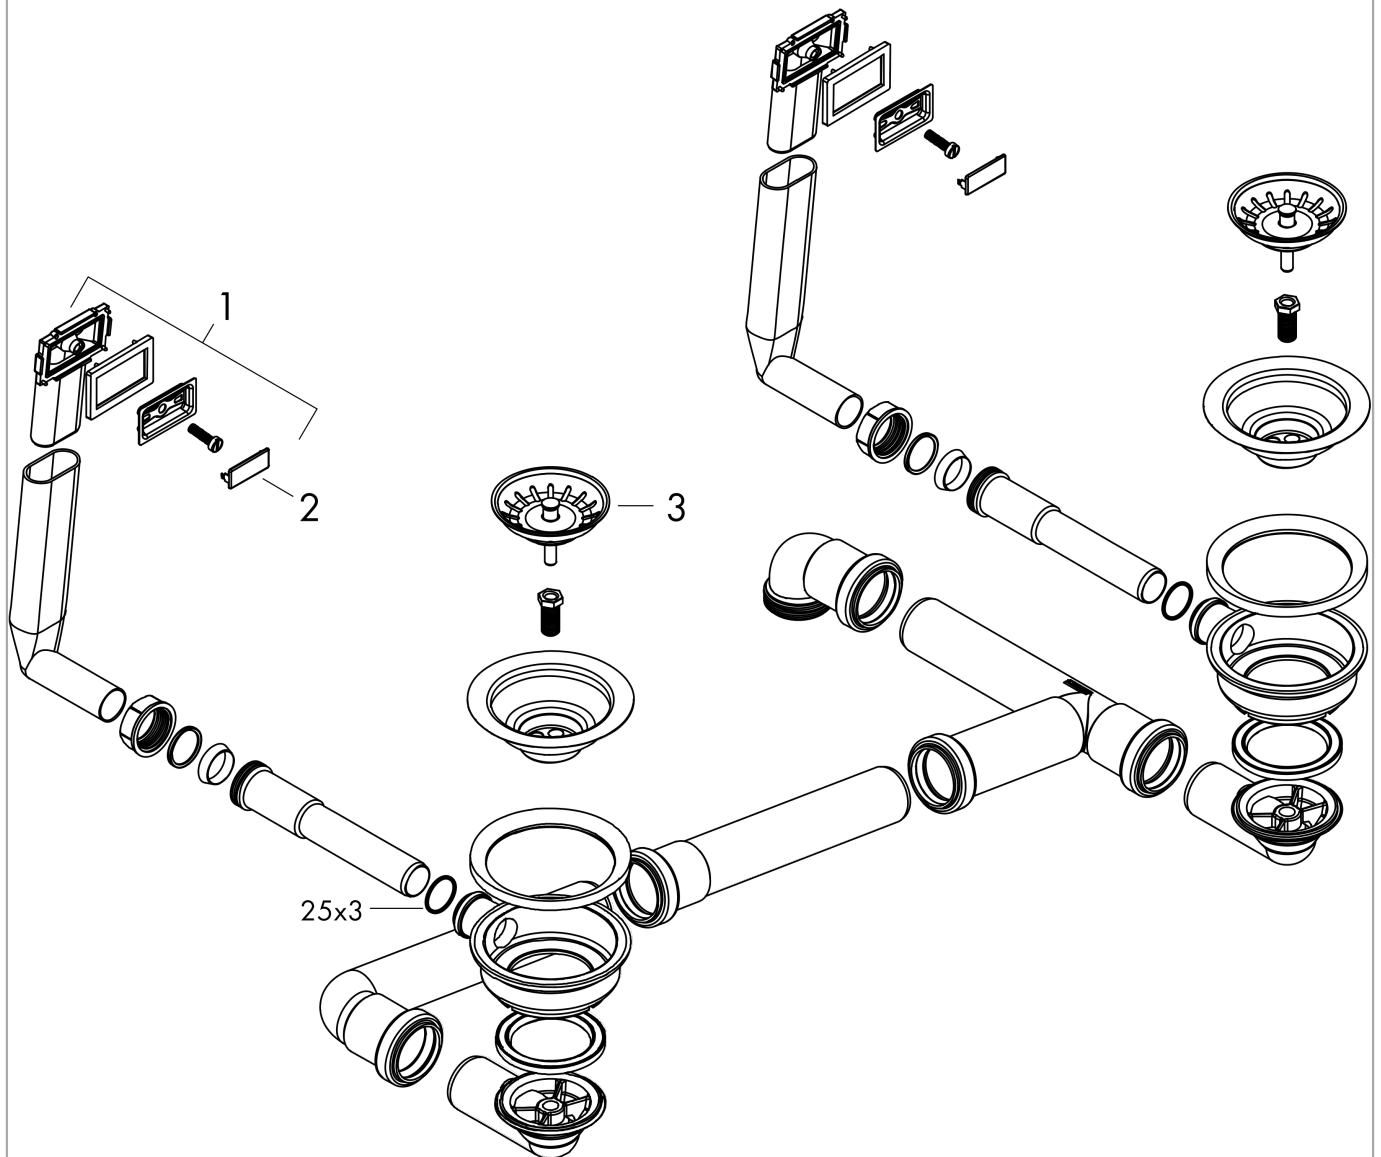

**D15-10 Manual waste and overflow set for sink 370/370**  
 Finish: **Chrome** Article Number: **43922009**

**Description**

**product features**

- consists of: waste and overflow set, screen basket, trap
- drain system: drain operation of main bowl and additional bowl via pushing/pulling screen basket
- diameter 40 / 50
- 1 1/2" with space-saving drain pipe and odor trap
- screen basket: 3 1/2"

**Product image**

**Scale drawing**

**D15-10 Manual waste and overflow set for sink 370/370**  
 Finish: **Chrome** Article Number: **43922009**

**Exploded Drawing**

Year of production: >08/17

**D15-10 Manual waste and overflow set for sink 370/370**  
 Finish: **Chrome** Article Number: **43922009**

**Spare part list**

Year of production: >08/17

Pos.	Description	Article Number	PC	PU
1	waste	94750800	7	1
2	cover	93514800	1	1
3	plug	93471000	10	1