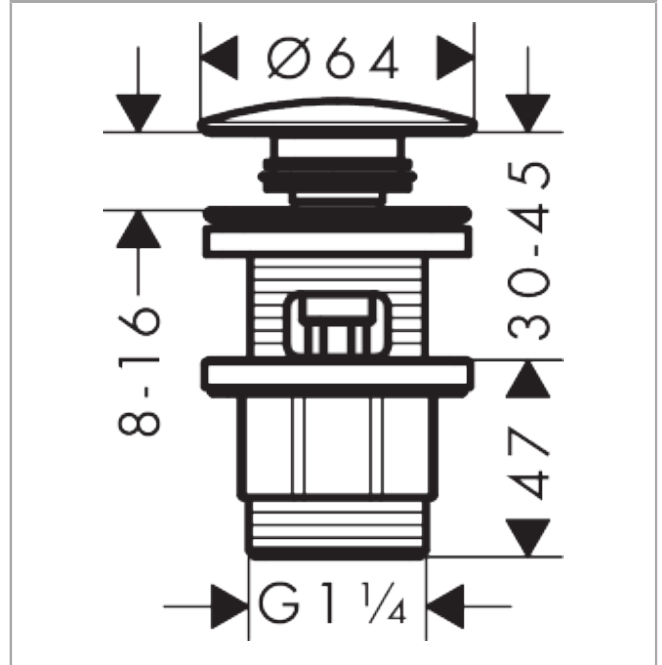

Waste set push-open for basin and bidet

Finish: **Chrome** Article Number: **50105000**

Description

product features

- operation with pressure plug
- for basins with overflow hole
- drain plug material synthetic
- connection dimension: G 1¼
- with overflow
- third party controlled acc. DIN EN 274-3

Product image

Scale drawing

Waste set push-open for basin and bidet
 Finish: **Chrome** Article Number: **50105000**

Exploded Drawing

Year of production: >04/14

Waste set push-open for basin and bidet
 Finish: **Chrome** Article Number: **50105000**

Spare part list

Year of production: >04/14

Pos.	Description	Article Number	Price	PU
1	plug	98363000	-	1
2	sealing set	98506000	-	1