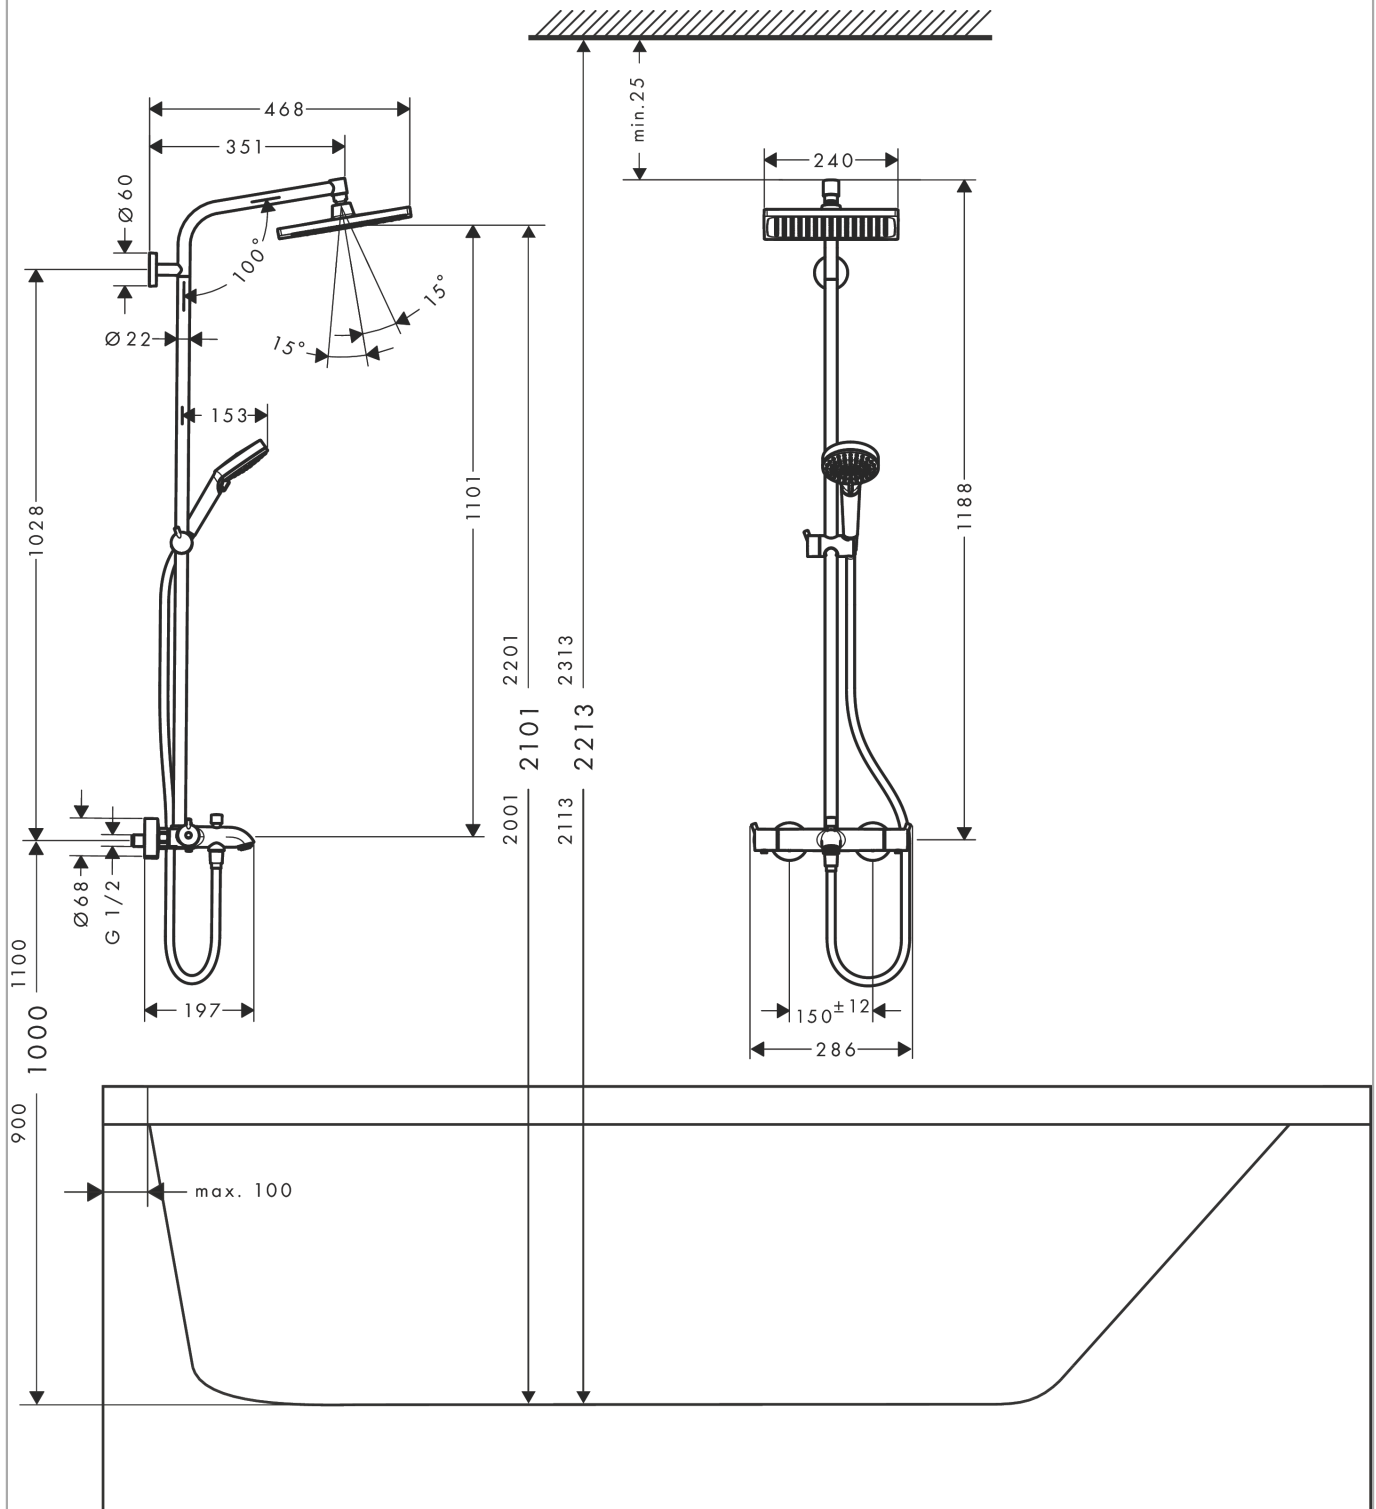

Crometta E
Showerpipe 240 1jet EcoSmart with bath thermostat
Finish: **Chrome** Article Number: **26185000**

Installation examples