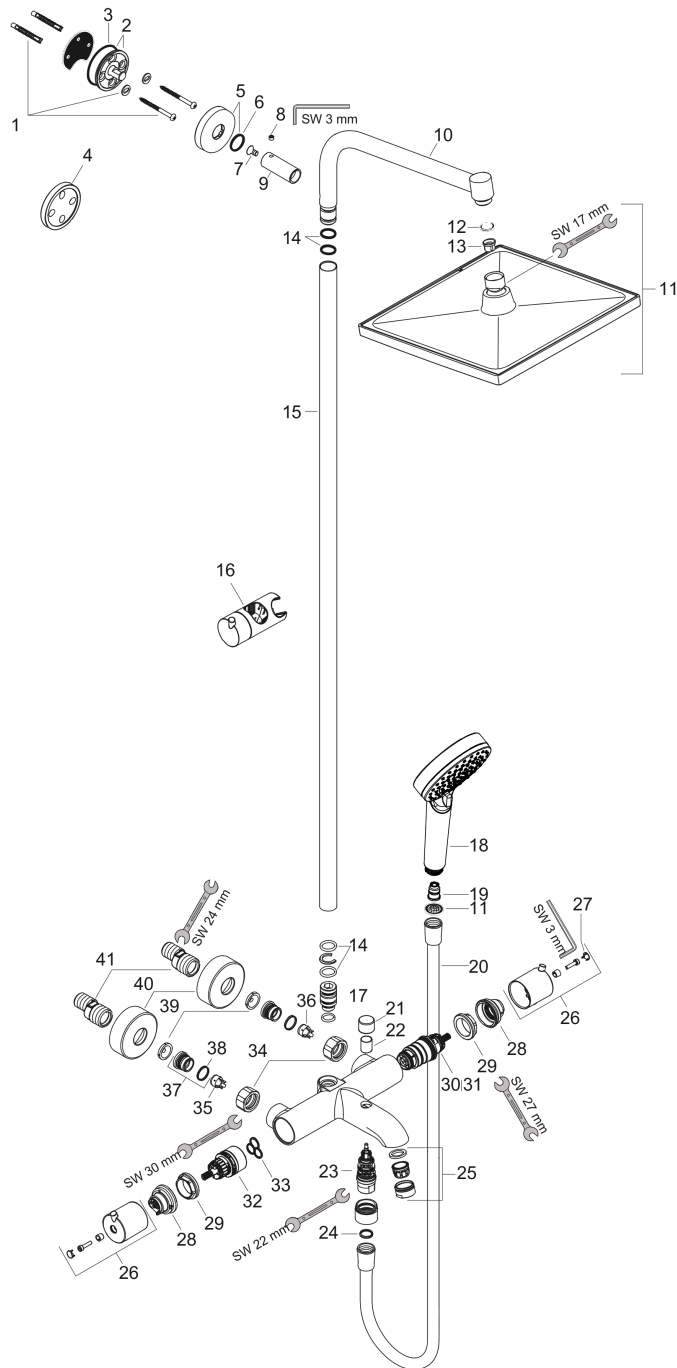

Crometta E
Showerpipe 240 1jet EcoSmart with bath thermostat
Finish: **Chrome** Article Number: **26185000**

Exploded Drawing

Year of production: >05/19

Crometta E
Showerpipe 240 1jet EcoSmart with bath thermostat
Finish: **Chrome** Article Number: **26185000**

Spare part list

Year of production: >05/19

Pos.	Description	Article Number	PC	PU
1	mounting set	96179000	4	1
2	wall flange	95688000	8	1
3	O-Ring 50x2	98187000	1	1
4	tile-matching-disk 7 mm	95239000	5	1
5	escutcheon Ø 60 mm	95692000	6	1
6	O-ring 20x2	98165000	1	1
7	screw	92137000	2	1
8	hollow set screw M6x5	98447000	1	1
9	sleeve	92166000	9	1
10	shower arm	93072000	15	1
11	head shower	26727007	99	1
12	filter packing	94246000	1	1
13	flow limiter (9 l/min)	95659000	3	1
14	O-ring 15x2,5	98131000	1	1
15	pipe 1000 mm	96743000	12	1
16	support, assy	95160000	11	1
17	O-ring 12x2	98214000	1	1
18	handshower	26332407	99	1
19	back flow preventor cartridge	93339000	6	1
20	shower hose Isiflex'B 1,60 m	28276000	98	1
21	diverter knob	96466000	5	1
22	sleeve	97738000	2	1
23	selector assy	94077000	9	1
24	seal	98058000	1	1
25	aerator M24x1 (30 l/min)	96512000	5	1
26	handle	98915000	10	1
27	cover cap	95433000	2	1
28	safety set for temperature control	98916000	4	1
29	nut	98913000	6	1
30	thermostat cartridge	98282000	14	1
31	cartridge for exchanged connections	92373000	18	1
32	shut off unit with selector	98283000	12	1
33	seal	95008000	3	1
34	set of nuts	96157000	8	1
35	non return valve (pressure-resistant up to 2 MPa)	93136000	8	1
36	non return valve	96737000	8	1
37	connecting thread	97220000	5	1
38	O-ring 17x1,5	98137000	1	1
39	filter packing	96922000	3	1
40	escutcheon Ø 68 mm	96467000	6	1
41	set of S-unions (±12 mm)	94140000	10	1