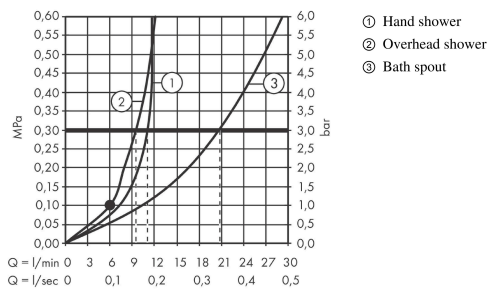

Crometta E
Showerpipe 240 1jet EcoSmart with bath thermostat
 Finish: **Chrome** Article Number: **26185000**

Description

product features

- consists of: overhead shower, hand shower, bath thermostat, shower hose, slider
- overhead shower Crometta E 240
- shower head size overhead shower: 240 x 240 mm
- spray type overhead shower: Rain
- flow rate bath filler: 20 l/min
- flow rate of hand shower at 3 bar: 11 l/min
- maximum flow rate for Showerpipe at 3 bar: 20,5 l/min
- minimum flow pressure: 1,2 bar
- max. operating pressure: 10 bar
- ball-joint: overhead shower angle adjustable
- hand shower holder inclination angle can be adjusted by 45°
- pipe can be shortened in height
- height-adjustable hand shower holder
- shower arm length overhead shower: 350 mm
- safety stop at 40°C
- adjustable hot water limitation
- outlets controlled via turning handle
- suitable for continuous flow water heaters
- mounting type: exposed installation
- connection dimension: DN15
- connection thread: G ½
- centre distance: 150 ± 12 mm
- intrinsically safe against backflow
- 3 functions

Technology

Crometta E
Showerpipe 240 1jet EcoSmart with bath thermostat
 Finish: **Chrome** Article Number: **26185000**

Product image

Scale drawing

Flowchart

Crometta E
Showerpipe 240 1jet EcoSmart with bath thermostat
 Finish: **Chrome** Article Number: **26185000**