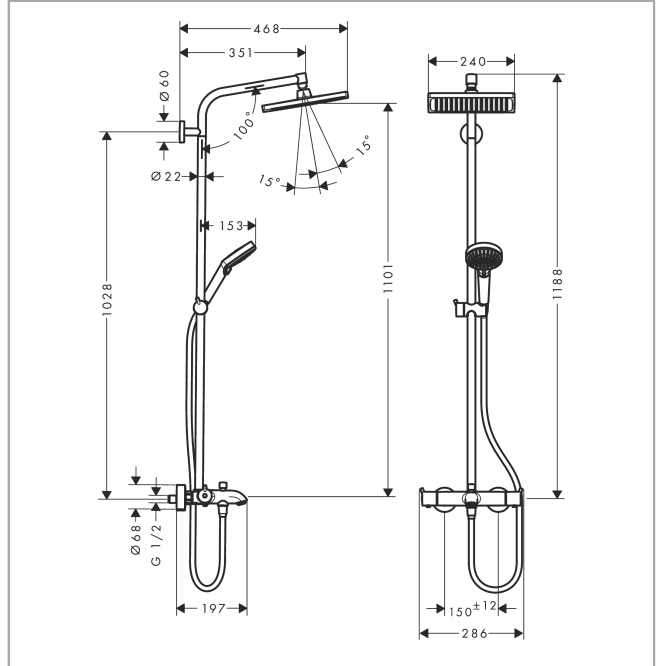

Scale drawing