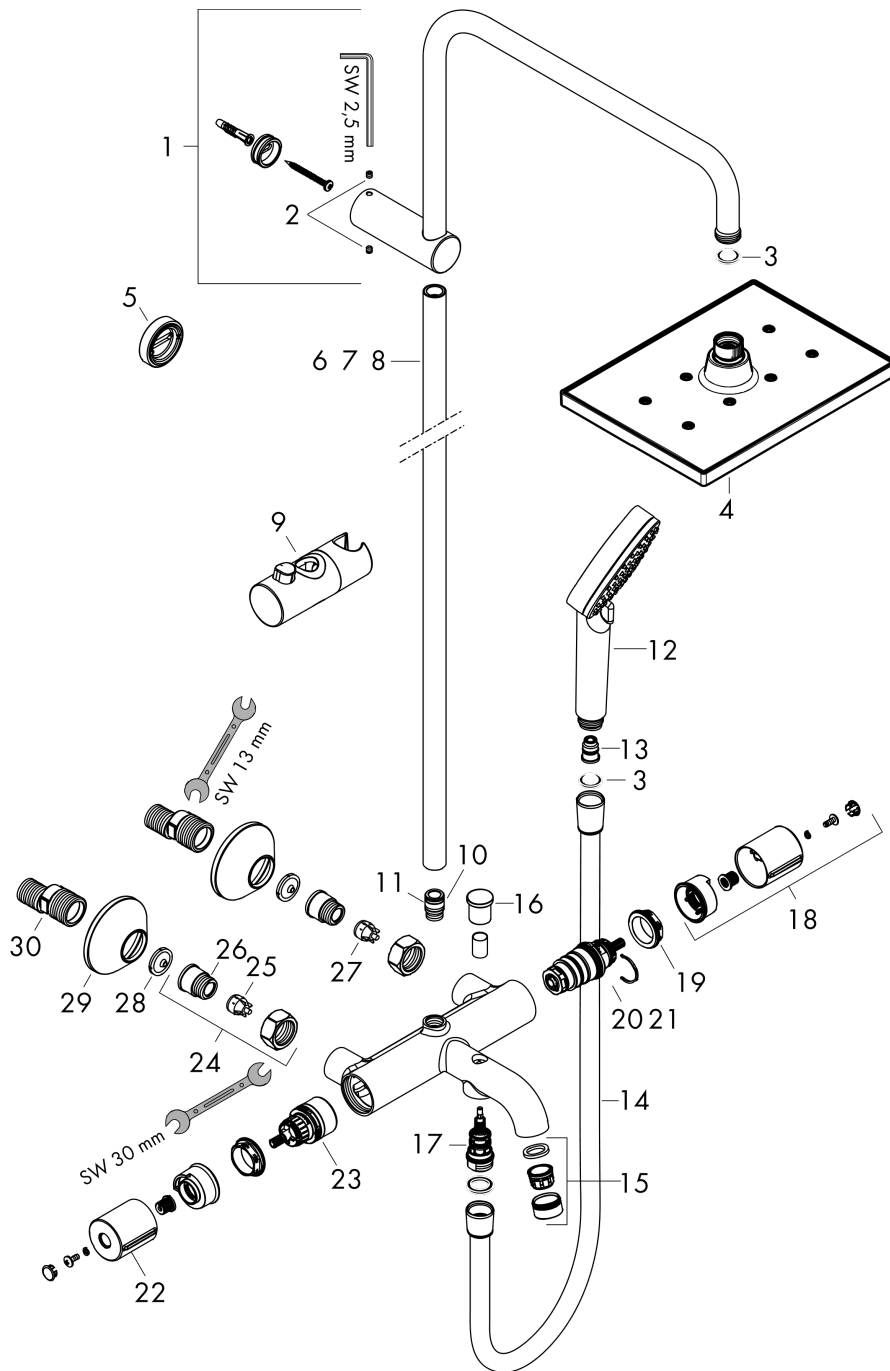

Exploded Drawing

Year of production: >04/20

Vernis Shape
Showerpipe 230 1jet with bath thermostat
 Finish: **Chrome** Article Number: **26284007**

Spare part list

Year of production: >04/20

Pos.	Description	Article Number	PC	PU
1	shower arm	93768000	13	1
2	hollow set screw M5x5	98446000	1	1
3	filter packing	94246000	1	1
4	head shower	26281007	99	1
5	tile-matching-disk 7 mm	93813000	5	1
6	pipe 945 mm	93770000	12	1
7	pipe 845 mm	93906000	12	1
8	pipe 1145 mm	93907000	12	1
9	support, assy	93729000	8	1
10	O-ring 12x2	98214000	1	1
11	O-ring 11x2	98127000	1	1
12	handshower	26270007	99	1
13	back flow preventor cartridge	93339000	6	1
14	shower hose Metaflex'C 1,60 m	28266000	98	1
15	aerator M24x1 (38 l/min)	92513000	4	1
16	diverter knob	93766000	5	1
17	selector	97978000	11	1
18	handle for thermostat	93727000	9	1
19	nut	98913000	6	1
20	thermostat cartridge with microfilter	98282007	14	1
21	cartridge for exchanged connections	92373000	18	1
22	handle	93731000	8	1
23	shut off unit with selector	98283000	12	1
24	connecting thread G½	93730000	9	1
25	non return valve (pressure-resistant up to 2 MPa)	93136000	8	1
26	non return valve	96737000	8	1
27	O-ring 16x2	98133000	1	1
28	filter packing	96922000	3	1
29	escutcheon	93879000	5	1
30	set of S-unions	94140007	10	1