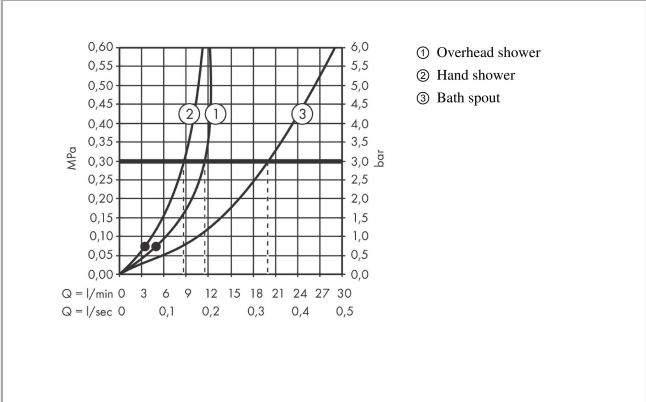

Vernis Shape
Showerpipe 230 1jet with bath thermostat
 Finish: **Chrome** Article Number: **26284007**

Description

product features

- consists of: overhead shower, hand shower, bath thermostat, shower hose, slider, shower hose
- overhead shower Vernis Shape 230 1jet
- shower head size overhead shower: 230 x 170 mm
- spray type overhead shower: Rain
- flow rate Rain spray at 3 bar: 11,7 l/min
- flow rate bath filler: 20 l/min
- spray type hand shower: Rain, IntenseRain
- flow rate of hand shower at 3 bar: 10 l/min
- maximum flow rate for Showerpipe at 3 bar: 20 l/min
- minimum flow pressure: 0,7 bar
- max. operating pressure: 10 bar
- ball-joint: overhead shower angle adjustable
- shower bar diameter: 19 mm
- height-adjustable slider with locking push-button slider
- shower arm length overhead shower: 426 mm
- thermostat Vernis
- safety stop at 40°C
- adjustable hot water limitation
- outlets controlled via turning handle
- suitable for continuous flow water heaters
- mounting type: exposed installation
- connection dimension: DN15
- connection thread: G ½
- centre distance: 150 ± 12 mm
- intrinsically safe against backflow
- pipe length: 1124 mm
- 3 functions

Technology

Vernis Shape
Showerpipe 230 1jet with bath thermostat
 Finish: **Chrome** Article Number: **26284007**

Product image

Scale drawing

Flowchart

Vernis Shape
Showerpipe 230 1jet with bath thermostat
 Finish: **Chrome** Article Number: **26284007**