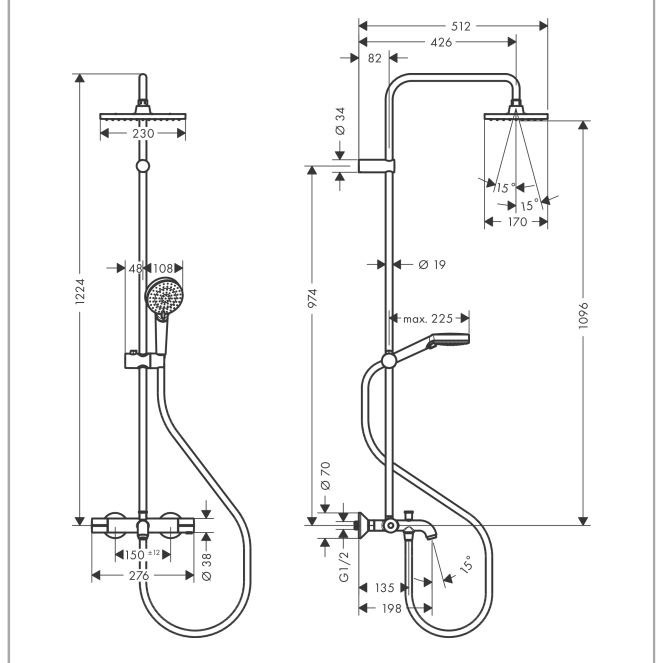

Scale drawing