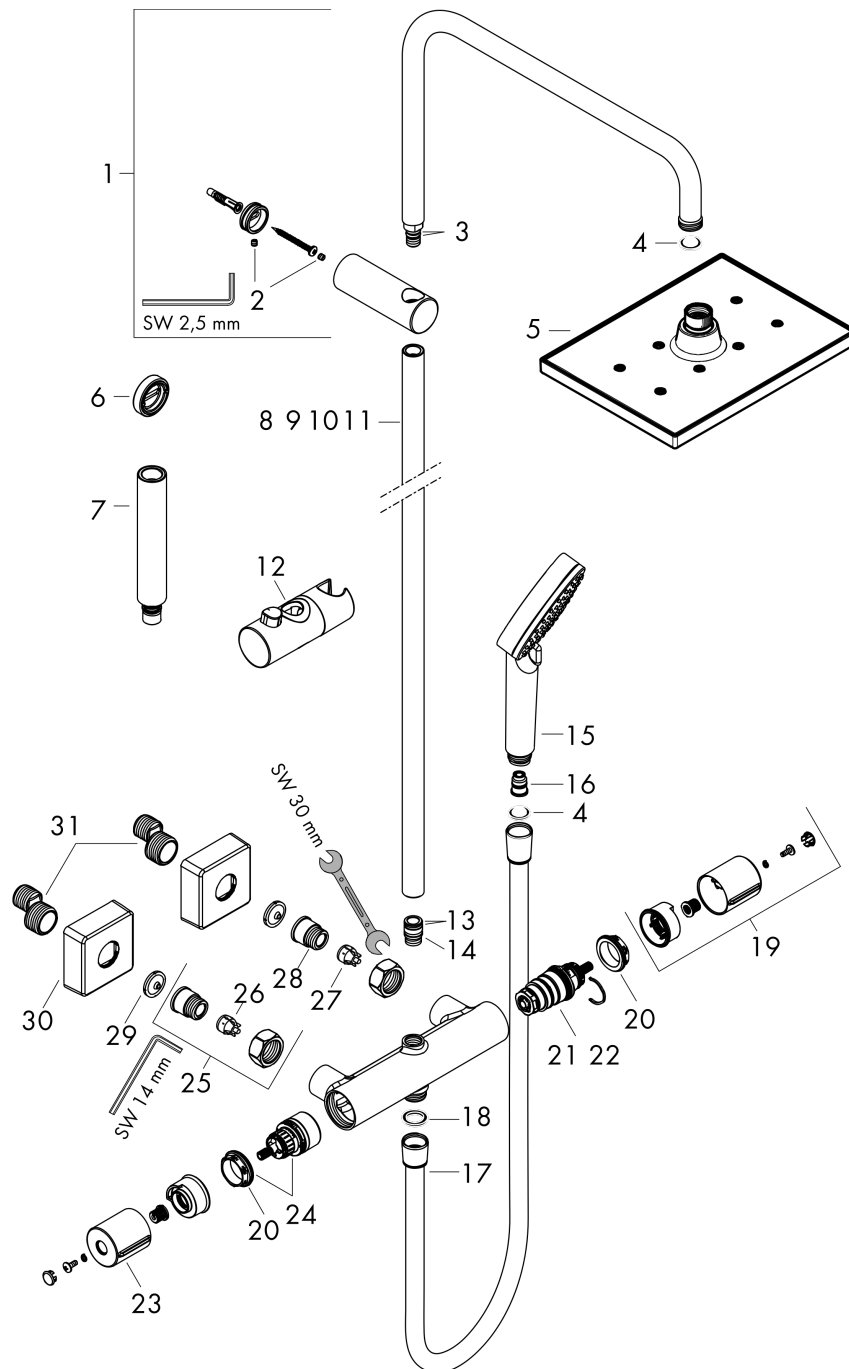

Vernis Shape
Showerpipe 230 1jet with thermostat
Finish: **Chrome** Article Number: **26286007**

Exploded Drawing

Year of production: >04/20

Vernis Shape
Showerpipe 230 1jet with thermostat
Finish: **Chrome** Article Number: **26286007**

Spare part list

Year of production: >04/20

Pos.	Description	Article Number	PC	PU
1	shower arm	93768000	13	1
2	hollow set screw M5x5	98446000	1	1
3	O-ring 9x2	98119000	1	1
4	filter packing	94246000	1	1
5	head shower	26281007	99	1
6	tile-matching-disk 7 mm	93813000	5	1
7	extension 100 mm	94164000	9	1
8	pipe 945 mm	93770000	12	1
9	pipe 546 mm	93769000	10	1
10	pipe 845 mm	93906000	12	1
11	pipe 1145 mm	93907000	12	1
12	support, assy	93729000	8	1
13	O-ring 12x2	98214000	1	1
14	O-ring 11x2	98127000	1	1
15	handshower	26270000	98	1
16	back flow preventor cartridge	93339000	6	1
17	shower hose Isiflex'B 1,60 m	28276000	98	1
18	seal	98058000	1	1
19	handle for thermostat	93727000	9	1
20	nut	98913000	6	1
21	thermostat cartridge	98282000	14	1
22	cartridge for exchanged connections	92373000	18	1
23	handle	93731000	8	1
24	shut off unit with selector	98283000	12	1
25	connecting thread G½	93730000	9	1
26	non return valve (pressure-resistant up to 2 MPa)	93136000	8	1
27	non return valve	96737000	8	1
28	O-ring 16x2	98133000	1	1
29	filter packing	96922000	3	1
30	escutcheon	93879000	5	1
31	set of S-unions	94140007	10	1