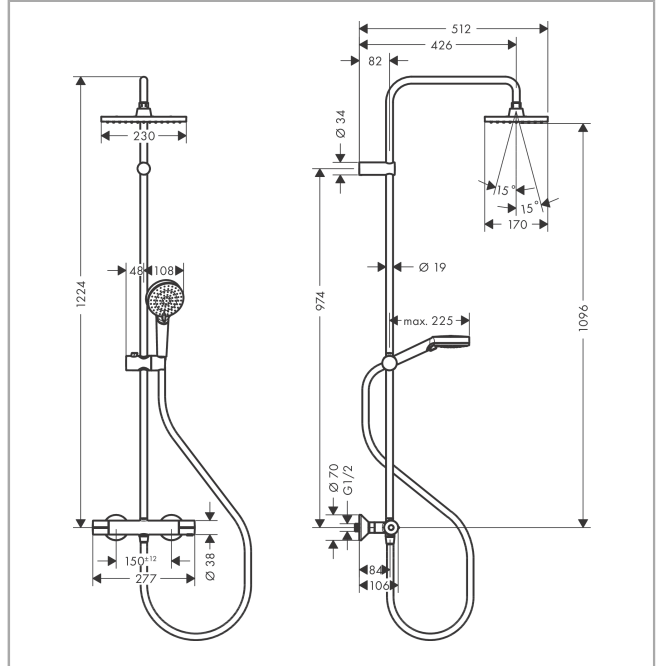

### product features

- consists of: overhead shower, hand shower, shower thermostat, shower hose, slider, shower hose, shower thermostat
- overhead shower Vernis Shape 230 1jet
- shower head size overhead shower: 230 x 170 mm
- spray type overhead shower: Rain
- spray type hand shower: Rain, IntenseRain
- flow rate of hand shower at 3 bar: 10,7 l/min
- maximum flow rate for Showerpipe at 3 bar: 10,7 l/min
- minimum flow pressure: 0,7 bar
- max. operating pressure: 10 bar
- ball-joint: overhead shower angle adjustable
- shower bar diameter: 19 mm
- height-adjustable slider with locking push-button slider
- shower arm length overhead shower: 426 mm
- thermostat Vernis
- safety stop at 40°C
- adjustable hot water limitation
- outlets controlled via turning handle
- suitable for continuous flow water heaters
- mounting type: exposed installation
- connection dimension: DN15
- connection thread: G ½
- centre distance: 150 ± 12 mm
- intrinsically safe against backflow
- pipe length: 1224 mm
- 2 functions

## Technology

**Vernis Shape**  
**Showerpipe 230 1jet with thermostat**  
 Finish: **Chrome** Article Number: **26286007**

Product image

Scale drawing

Flowchart

**Vernis Shape**  
**Showerpipe 230 1jet with thermostat**  
 Finish: **Chrome** Article Number: **26286007**