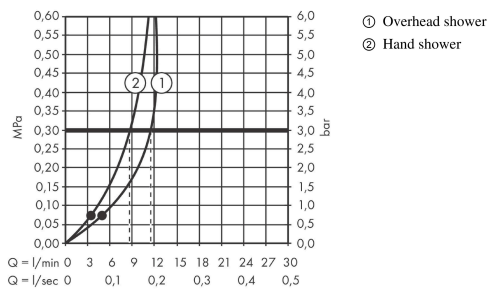

### product features

- consists of: overhead shower, hand shower, shower thermostat, shower hose, slider, shower hose, shower thermostat
- overhead shower Vernis Shape 230 1jet
- shower head size overhead shower: 230 x 170 mm
- spray type overhead shower: Rain
- spray type hand shower: Rain, IntenseRain
- flow rate of hand shower at 3 bar: 10,7 l/min
- maximum flow rate for Showerpipe at 3 bar: 10,7 l/min
- minimum flow pressure: 0,7 bar
- max. operating pressure: 10 bar
- ball-joint: overhead shower angle adjustable
- shower bar diameter: 19 mm
- height-adjustable slider with locking push-button slider
- shower arm length overhead shower: 426 mm
- thermostat Vernis
- safety stop at 40°C
- adjustable hot water limitation
- outlets controlled via turning handle
- suitable for continuous flow water heaters
- mounting type: exposed installation
- connection dimension: DN15
- connection thread: G ½
- centre distance: 150 ± 12 mm
- intrinsically safe against backflow
- pipe length: 1224 mm
- 2 functions

## Technology

**Vernis Shape**  
**Showerpipe 230 1jet with thermostat**  
 Finish: **Chrome** Article Number: **26286007**

Product image

Scale drawing

Flowchart

**Vernis Shape**  
**Showerpipe 230 1jet with thermostat**  
 Finish: **Chrome** Article Number: **26286007**