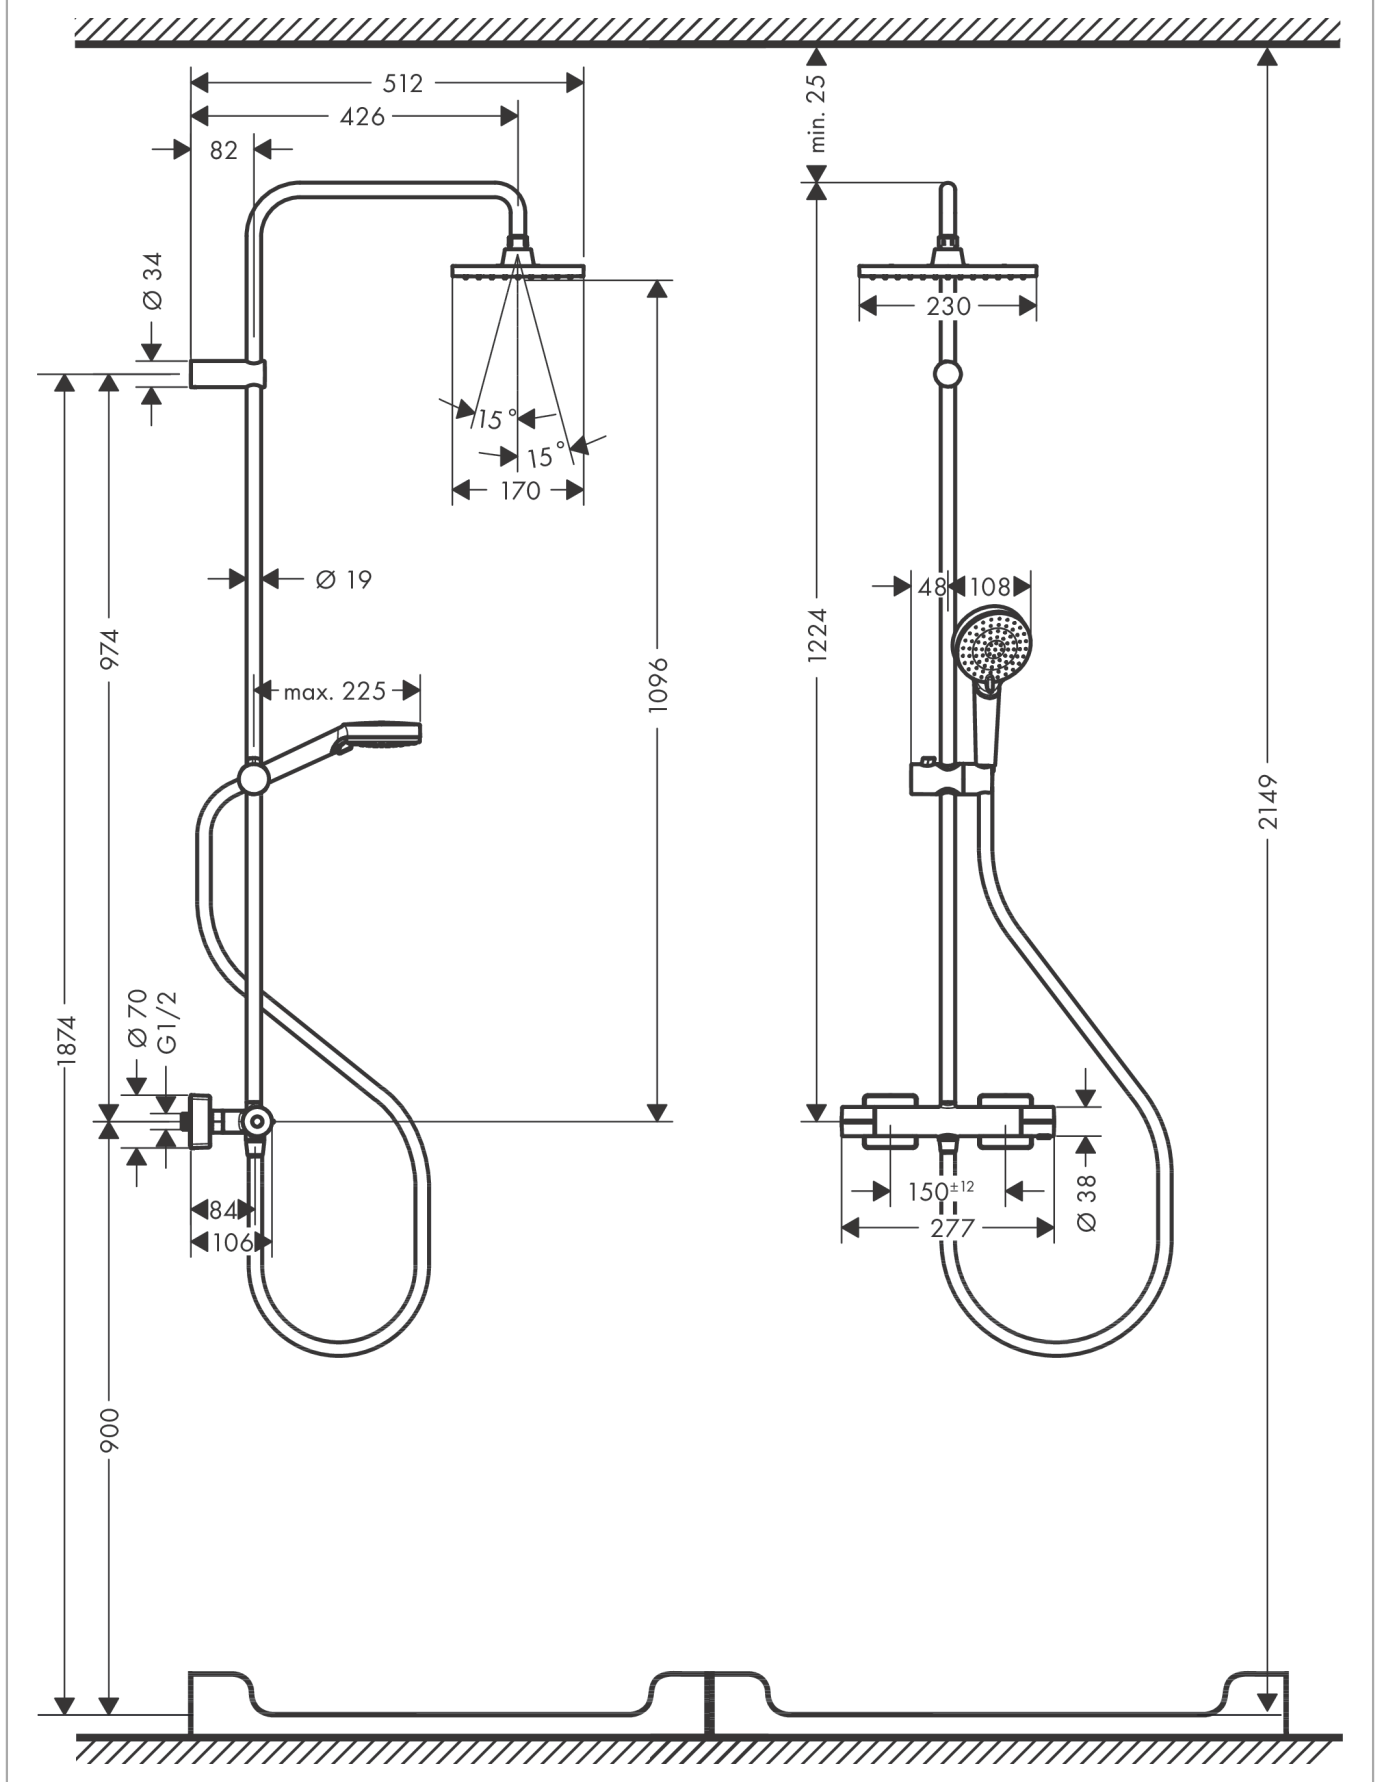

Vernis Shape
Showerpipe 230 1jet with thermostat
Finish: **Chrome** Article Number: **26286007**

Installation examples