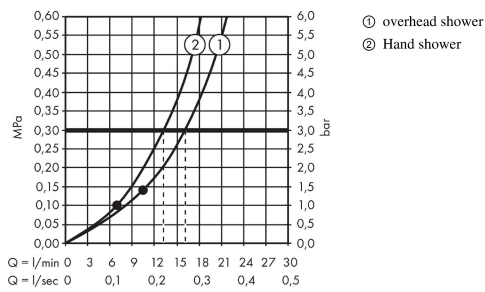

### product features

- consists of: overhead shower, hand shower, shower thermostat, shower hose, slider, shower bar
- overhead shower Croma 280
- shower head size overhead shower: 280 mm
- spray type overhead shower: RainAir
- flow rate RainAir spray at 3 bar: 15,7 l/min
- spray type hand shower: Massage spray, IntenseRain, SoftRain
- flow rate of hand shower at 3 bar: 13,2 l/min
- maximum flow rate for Showerpipe at 3 bar: 15,7 l/min
- minimum flow pressure: 1,3 bar
- max. operating pressure: 10 bar
- ball-joint: overhead shower angle adjustable
- height-adjustable slider
- shower arm length overhead shower: 400 mm
- swivel shower arm
- thermostat Ecostat Comfort
- SafetyStop at 40°C
- adjustable hot water limitation
- outlets controlled via turning handle
- suitable for continuous flow water heaters
- mounting type: exposed installation
- connection dimension: DN15
- connection thread: G ½
- centre distance: 150 ± 12 mm
- pipe can be shortened in height
- intrinsically safe against backflow
- shower bar diameter: 22 mm
- 2 functions

## Technology

**Croma Select S**  
**Showerpipe 280 1jet with thermostat**  
 Finish: **Chrome** Article Number: **26790000**

Product image

Scale drawing

Flowchart

**Croma Select S**  
**Showerpipe 280 1jet with thermostat**  
 Finish: **Chrome**    Article Number: **26790000**