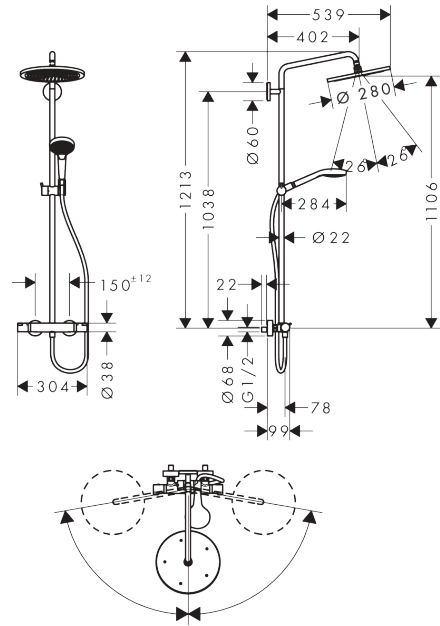

### product features

- consists of: overhead shower, hand shower, shower thermostat, shower hose, slider, shower bar
- overhead shower Croma 280
- shower head size overhead shower: 280 mm
- spray type overhead shower: RainAir
- flow rate RainAir spray at 3 bar: 15,7 l/min
- spray type hand shower: Massage spray, IntenseRain, SoftRain
- flow rate of hand shower at 3 bar: 13,2 l/min
- maximum flow rate for Showerpipe at 3 bar: 15,7 l/min
- minimum flow pressure: 1,3 bar
- max. operating pressure: 10 bar
- ball-joint: overhead shower angle adjustable
- height-adjustable slider
- shower arm length overhead shower: 400 mm
- swivel shower arm
- thermostat Ecostat Comfort
- SafetyStop at 40°C
- adjustable hot water limitation
- outlets controlled via turning handle
- suitable for continuous flow water heaters
- mounting type: exposed installation
- connection dimension: DN15
- connection thread: G ½
- centre distance: 150 ± 12 mm
- pipe can be shortened in height
- intrinsically safe against backflow
- shower bar diameter: 22 mm
- 2 functions

## Technology

**Croma Select S**  
**Showerpipe 280 1jet with thermostat**  
 Finish: **Chrome** Article Number: **26790000**

Product image

Scale drawing

Flowchart

**Croma Select S**  
**Showerpipe 280 1jet with thermostat**  
 Finish: **Chrome**    Article Number: **26790000**