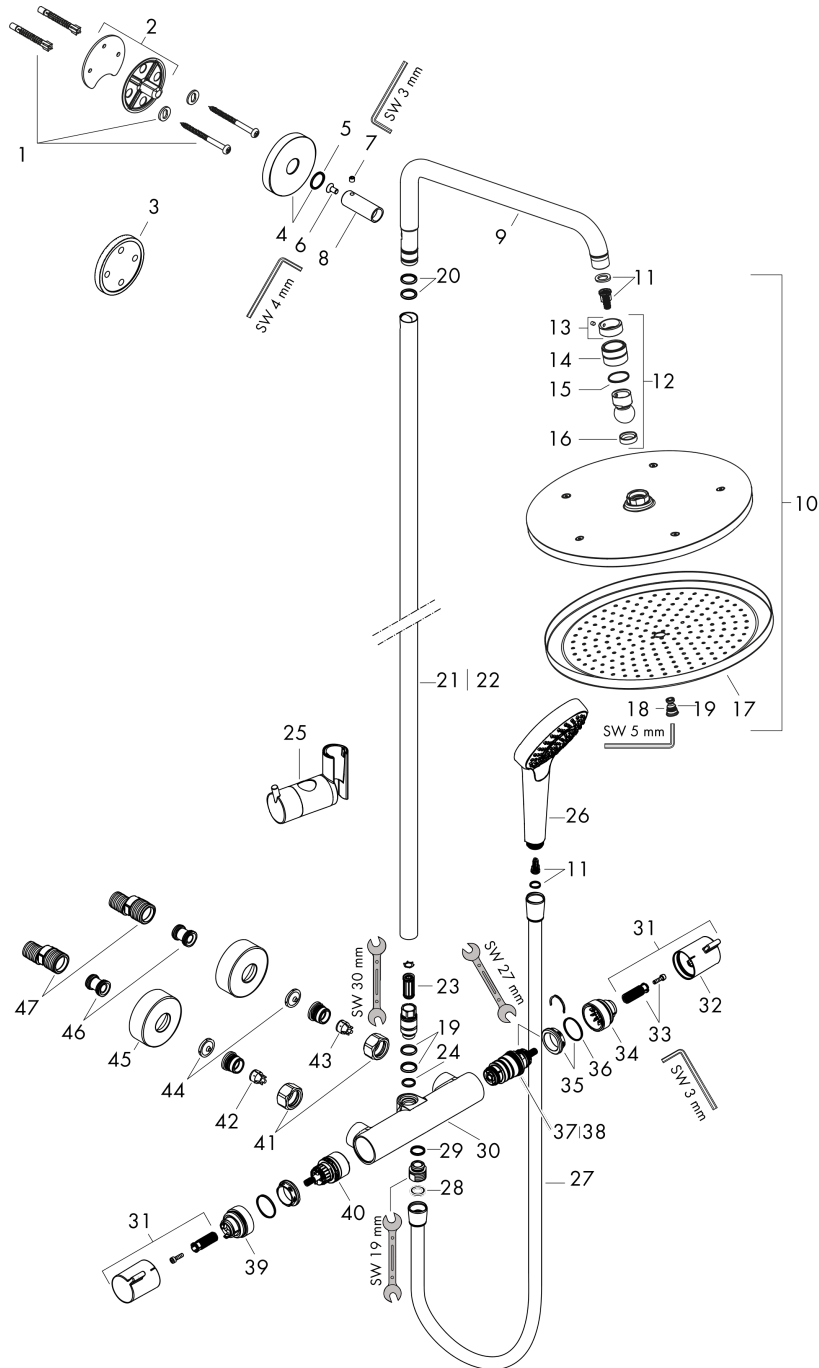

Croma Select S
Showerpipe 280 1jet with thermostat
Finish: **Chrome** Article Number: **26790000**

Exploded Drawing

Year of production: >12/20

Croma Select S
Showerpipe 280 1jet with thermostat
Finish: **Chrome** Article Number: **26790000**

Spare part list

Year of production: >12/20

Pos.	Description	Article Number	Price	PU
1	mounting set	96179000	-	1
2	wall flange	95688000	-	1
3	tile-matching-disk 7 mm	95239000	-	1
4	escutcheon Ø 60 mm	95692000	-	1
5	O-ring 20x2,5	92602000	-	1
6	screw	92137000	-	1
7	hollow set screw M6x5	98447000	-	1
8	sleeve	92166000	-	1
9	shower arm	95985000	-	1
10	head shower	26220000	-	1
11	filter insert	97708000	-	1
12	ball joint	98941000	-	1
13	lock washer	98942000	-	1
14	nut	97958000	-	1
15	lever collar	97536000	-	1
16	seal	97606000	-	1
17	cover	87558000	-	1
18	air jet	95794000	-	1
19	O-ring 7x2	98419000	-	1
20	O-ring 15x2,5	98131000	-	1
21	pipe 1030 mm	95915000	-	1
22	pipe 1400 mm	95983000	-	1
23	noise reduction	95009000	-	1
24	O-ring 12x2,25	98382000	-	1
25	support, assy	97651000	-	1
26	handshower	26800400	-	1
27	shower hose Isiflex'B 1,60 m	28276000	-	1
28	seal	98058000	-	1
29	O-ring 14x2	98129000	-	1
30	Thermostat	92147000	-	1
31	handle	95836000	-	1
32	pushbutton	92848000	-	1
33	handle fixing set	95843000	-	1
34	safety set	95839000	-	1
35	nut	98913000	-	1
36	O-ring 26x1,5	98390000	-	1
37	thermostat cartridge	98282000	-	1
38	cartridge for exchanged connections	92373000	-	1
39	stop ring for flow control	95927000	-	1
40	shut off unit with selector	98283000	-	1
41	set of nuts	96157000	-	1