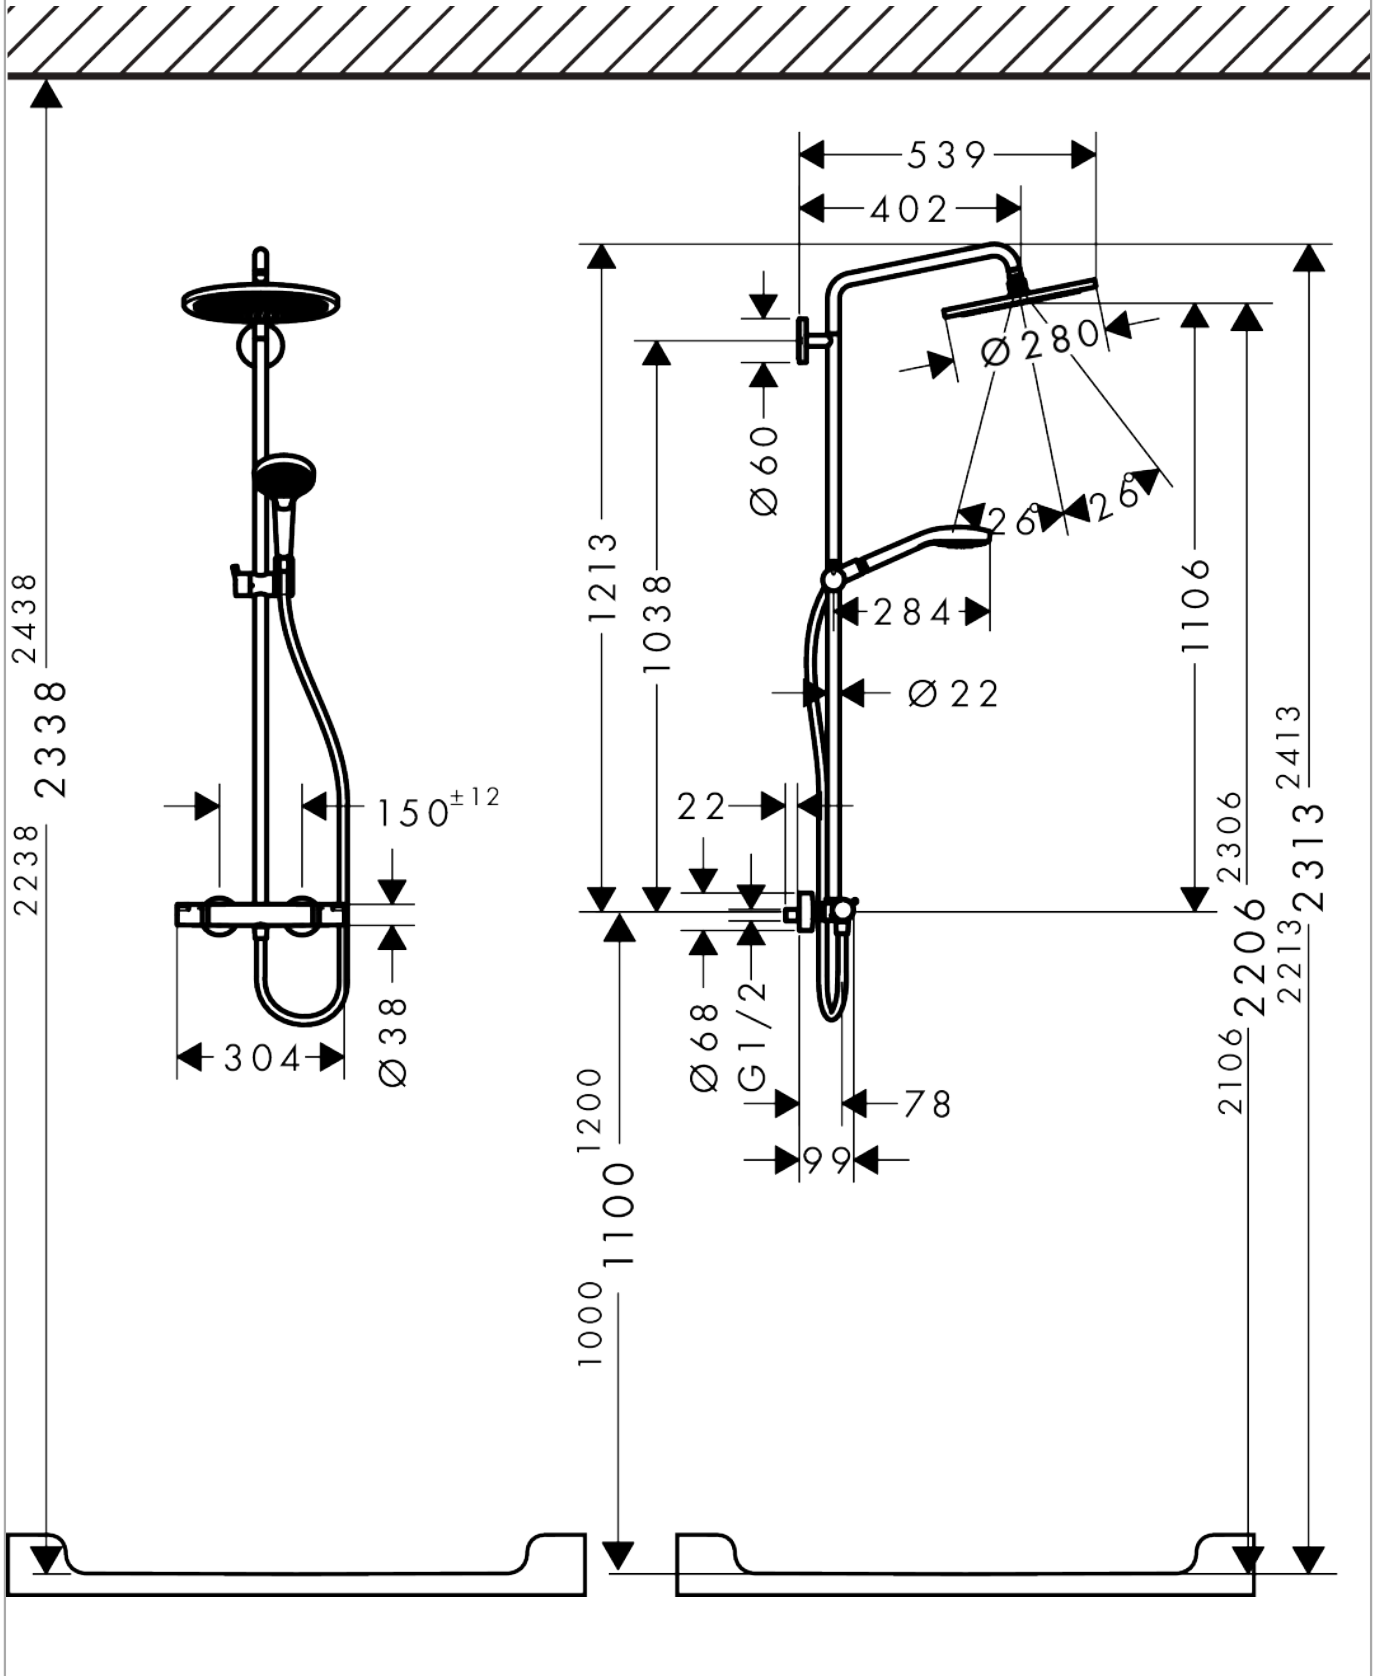

Croma Select S
Showerpipe 280 1jet with thermostat
Finish: **Chrome**   Article Number: **26790000**

Installation examples