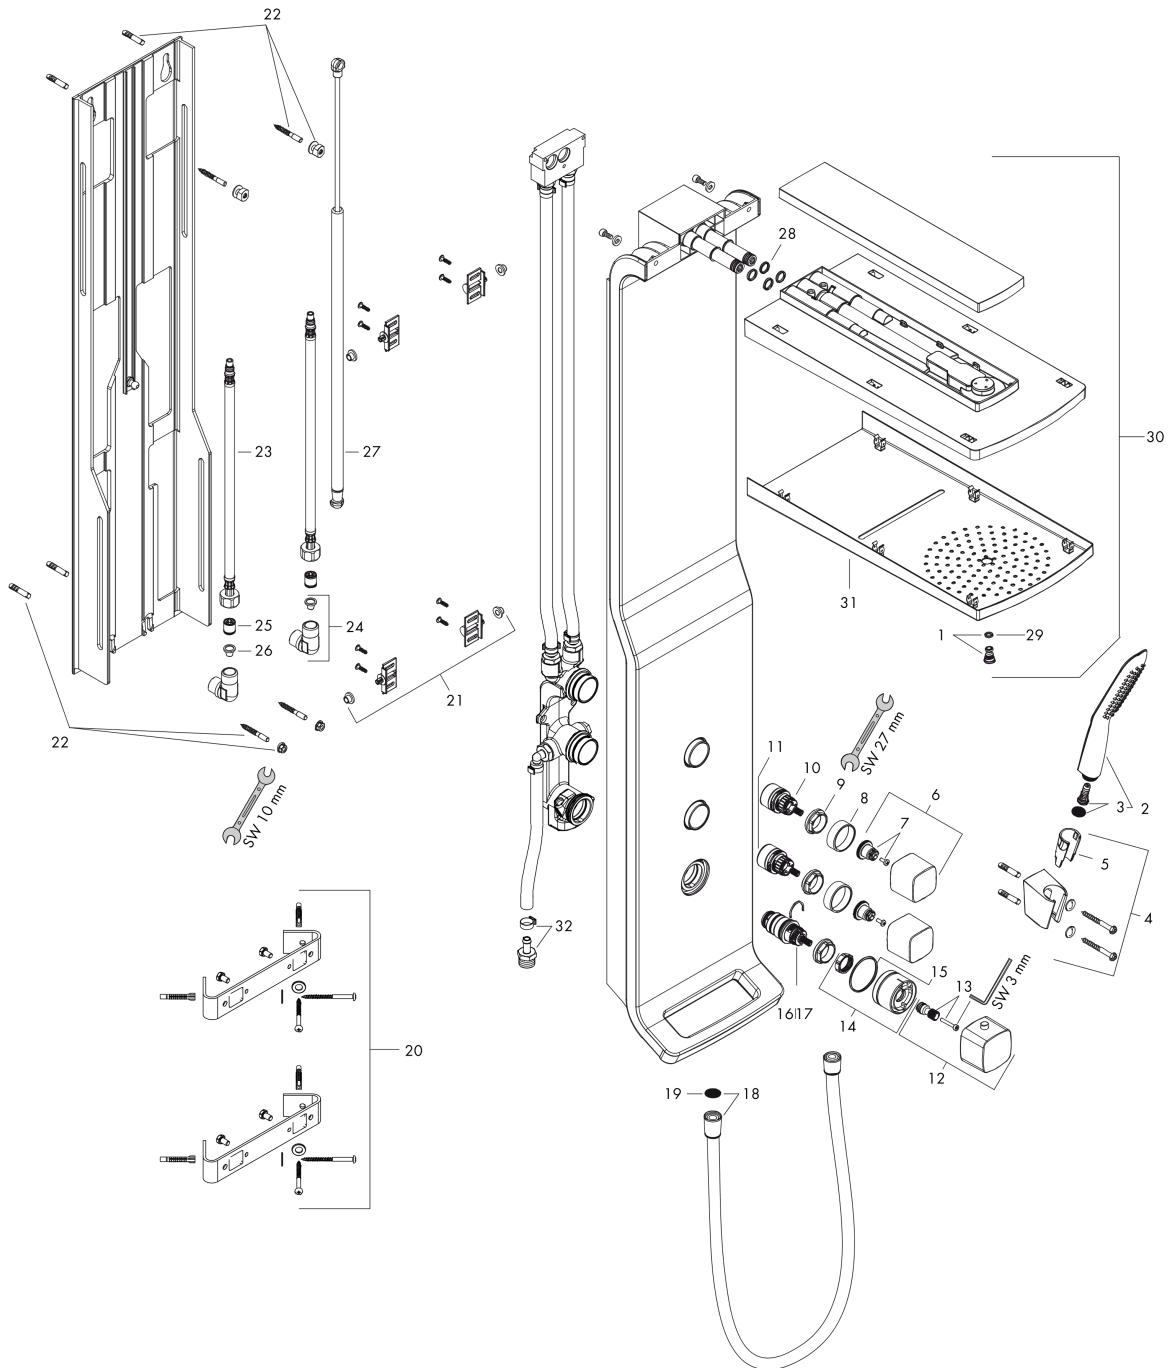

Raindance
Shower panel Lift 180 2jet for exposed installation
Finish: **White/Chrome** Article Number: **27008400**

Exploded Drawing

Year of production: >11/11

Raindance

Shower panel Lift 180 2jet for exposed installation

Finish: **White/Chrome** Article Number: **27008400**

Spare part list

Year of production: >11/11

Pos.	Description	Article Number	Price	PU
1	air jet	95794000	-	1
2	handshower	28536450	-	1
3	filter insert	97708000	-	1
4	shower holder	28331000	-	1
5	guide	98918000	-	1
6	handle	95874000	-	1
7	handle fixing set	94184000	-	1
8	escutcheon	99003000	-	1
9	nut	98913000	-	1
10	shut off unit with selector	98283000	-	1
11	shut off unit	95800000	-	1
12	handle for thermostat	95875000	-	1
13	adapter for handle	96435000	-	1
14	sleeve	95876000	-	1
15	O-ring 36x2	98156000	-	1
16	thermostat cartridge	98282000	-	1
17	cartridge for exchanged connections	92373000	-	1
18	shower hose Isiflex'B 1,60 m	28276000	-	1
19	seal	98058000	-	1
20	corner fitting set	27999000	-	1
21	set of sliding roller	99002000	-	1
22	mounting kit	95877000	-	1
23	connection hose 700 mm M10x1 G½	95784000	-	1
24	hose connection angel	25967000	-	1
25	set of non return valves DW 15	94074000	-	1
26	filter	97973000	-	1
27	gas spring	95878000	-	1
28	O-ring 12x2	98214000	-	1
29	O-ring 7x2	98419000	-	1
30	head shower	92246400	-	1
31	spray body	92247400	-	1
32	connecting thread	97594000	-	1