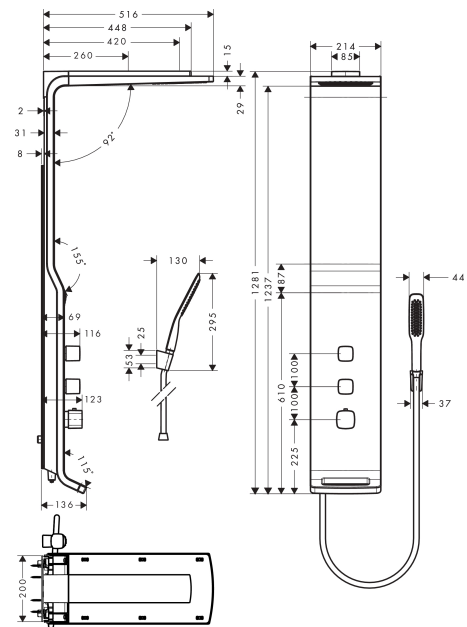

Scale drawing