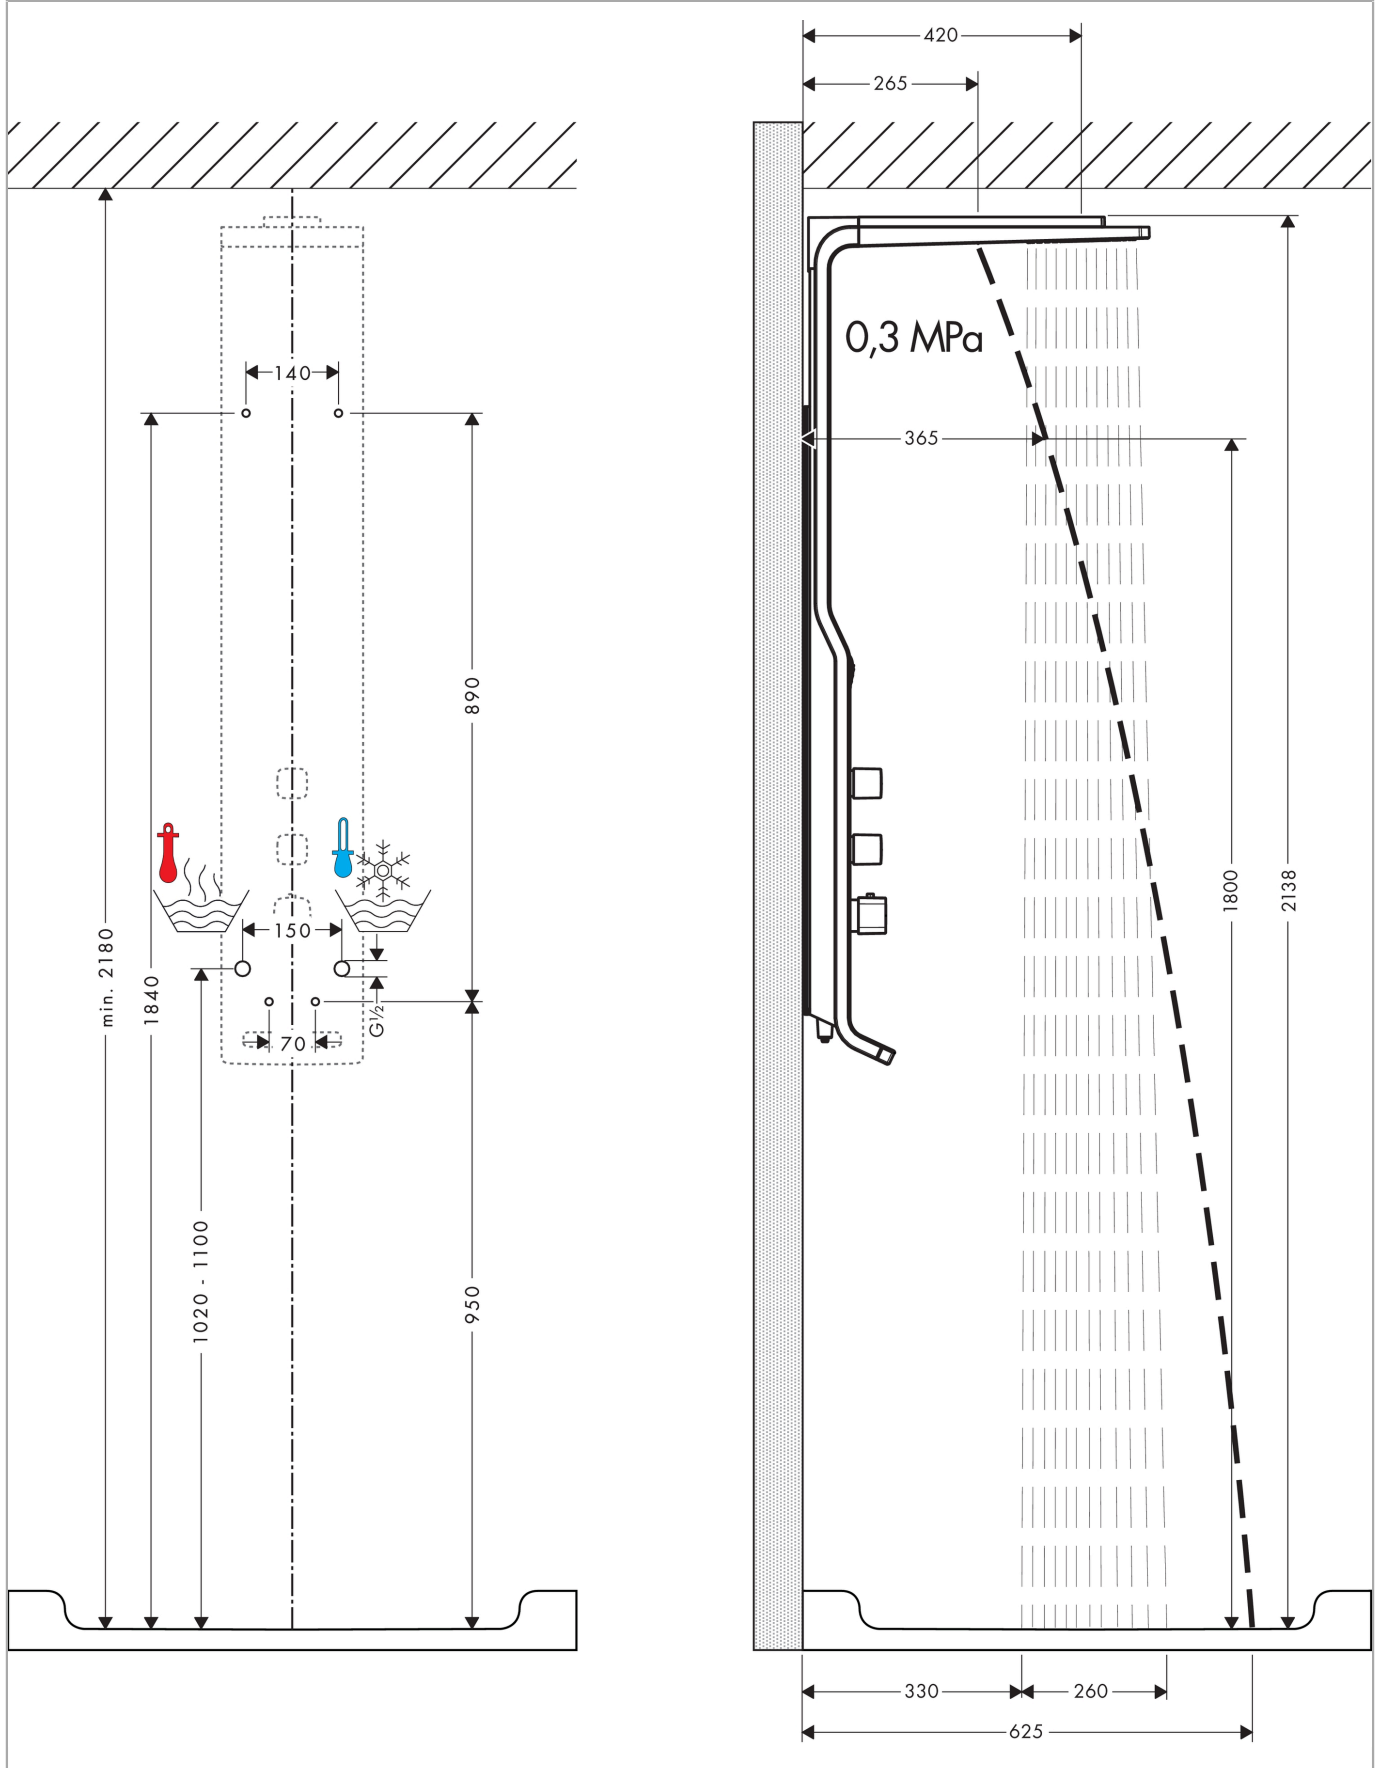

Raindance

Shower panel Lift 180 2jet for exposed installation

Finish: **White/Chrome** Article Number: **27008400**

Description

product features

- consists of: shower panel, overhead shower, baton hand shower, shower hose, shower holder
- overhead shower Raindance S 180 Air
- shower head size: 180 mm
- spray type overhead shower: RainAir, wide flood jet
- flow rate RainAir spray at 3 bar: 14 l/min
- flow rate RainFlow spray at 3 bar: 17 l/min
- spray type hand shower: RainAir
- maximum flow rate at 3 bar: 22 l/min
- shower arm length: 420 mm
- adjustable height: 200 mm
- minimum flow pressure: 2,2 bar
- scald protection at 40°
- adjustable hot water limitation
- isolated water conduction
- centre distance: 150 ± 12 mm
- connection thread: G ½
- site: wall
- mounting type: exposed installation
- suitable for continuous flow water heaters
- connection dimension: DN15
- max. operating pressure: 10 bar

Technology

Product image

Scale drawing

Raindance

Shower panel Lift 180 2jet for exposed installation

Finish: **White/Chrome** Article Number: **27008400**

Flowchart

Raindance
Shower panel Lift 180 2jet for exposed installation
 Finish: **White/Chrome** Article Number: **27008400**

Installation examples

Raindance
Shower panel Lift 180 2jet for exposed installation
 Finish: **White/Chrome** Article Number: **27008400**

Exploded Drawing

Year of production: >11/11

Raindance

Shower panel Lift 180 2jet for exposed installation