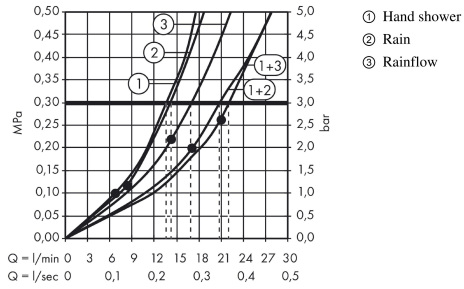

Raindance

Shower panel Lift 180 2jet for exposed installation

Finish: **White/Chrome** Article Number: **27008400**

Description

product features

- consists of: shower panel, overhead shower, baton hand shower, shower hose, shower holder
- overhead shower Raindance S 180 Air
- shower head size: 180 mm
- spray type overhead shower: RainAir, wide flood jet
- flow rate RainAir spray at 3 bar: 14 l/min
- flow rate RainFlow spray at 3 bar: 17 l/min
- spray type hand shower: RainAir
- maximum flow rate at 3 bar: 22 l/min
- shower arm length: 420 mm
- adjustable height: 200 mm
- minimum flow pressure: 2,2 bar
- scald protection at 40°
- adjustable hot water limitation
- isolated water conduction
- centre distance: 150 ± 12 mm
- connection thread: G ½
- site: wall
- mounting type: exposed installation
- suitable for continuous flow water heaters
- connection dimension: DN15
- max. operating pressure: 10 bar

Technology

Product image

Scale drawing

Raindance

Shower panel Lift 180 2jet for exposed installation

Finish: **White/Chrome** Article Number: **27008400**

Flowchart

Raindance
Shower panel Lift 180 2jet for exposed installation
 Finish: **White/Chrome** Article Number: **27008400**