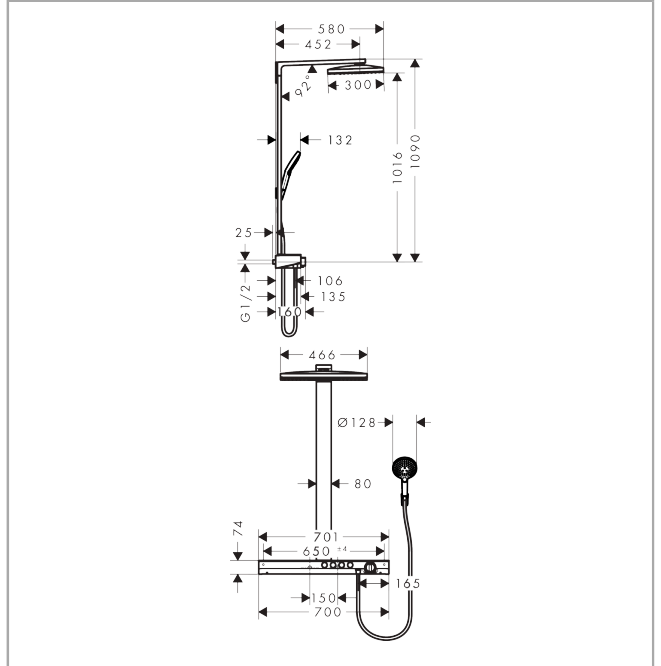

Scale drawing