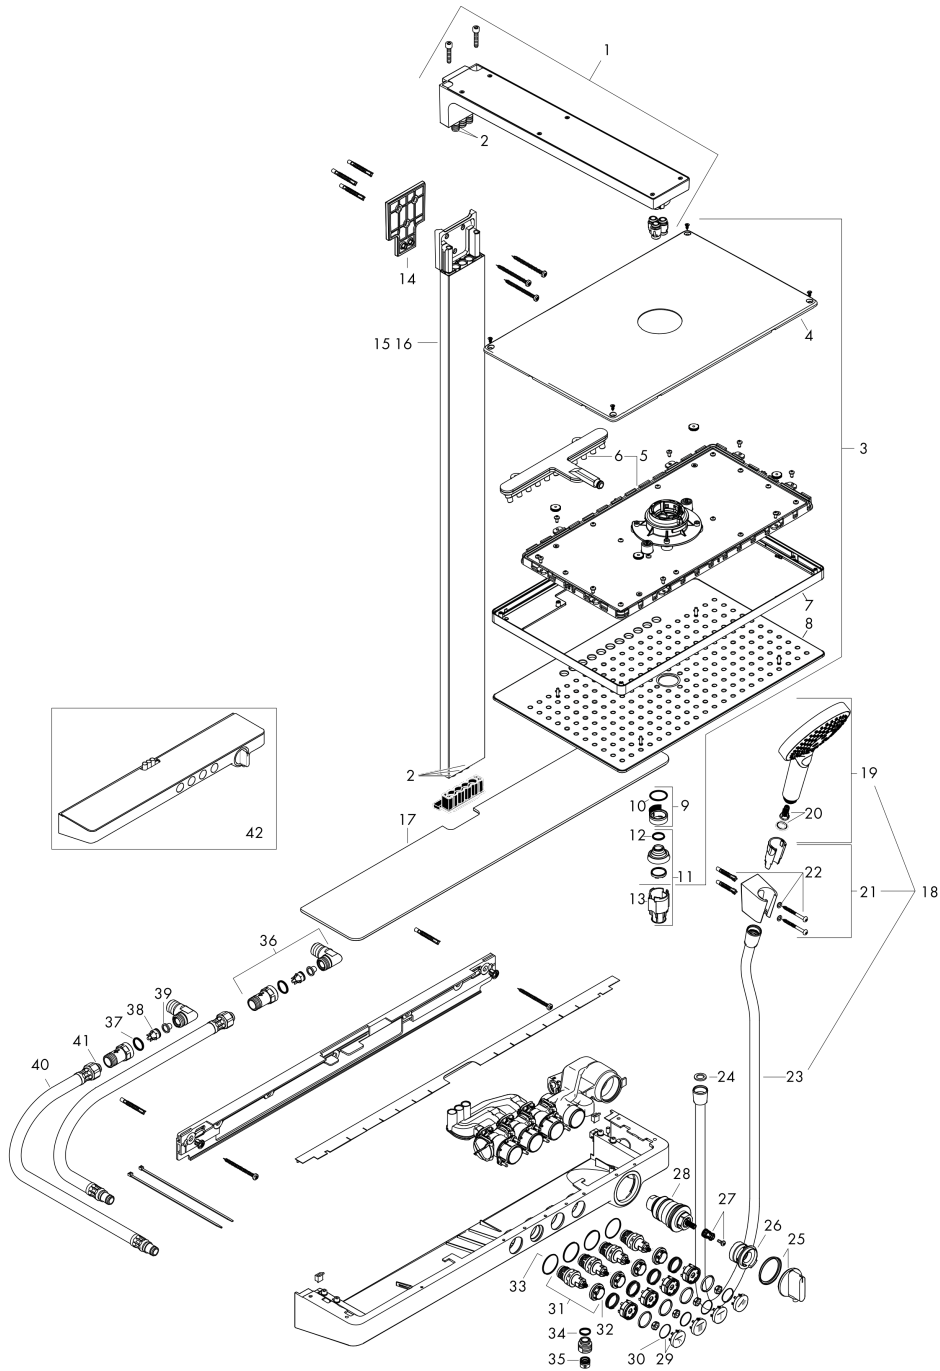

Rainmaker Select
Showerpipe 460 3jet with thermostat
Finish: **White/Chrome** Article Number: **27106400**

Exploded Drawing

Year of production: >06/15

Rainmaker Select
Showerpipe 460 3jet with thermostat
Finish: **White/Chrome** Article Number: **27106400**

Spare part list

Year of production: >06/15

Pos.	Description	Article Number	PC	PU
1	shower arm	92680000	19	1
2	O-ring 9x1,5	98117000	1	1
3	head shower	92681000	98	1
4	cover	93392000	0	1
5	cartridge, assy	93389000	20	1
6	spray insert	92923000	13	1
7	frame	93391000	21	1
8	spray body	92704000	23	1
9	filter	92683000	6	1
10	O-ring 24x2	98388000	1	1
11	aerator laminar	92684000	13	1
12	O-ring 15x2	98163000	1	1
13	special tool	92686000	3	1
14	tile-matching-disk 7 mm	92679000	11	1
15	pipe with cover (950 mm)	92678000	22	1
16	pipe with cover (850 mm)	93409000	22	1
17	shelf	92677000	16	1
18	Shower Set	26721400	98	1
19	handshower	26530400	98	1
20	filter insert	97708000	2	1
21	shower holder	28331000	98	1
22	mounting set	40915000	4	1
23	shower hose Isiflex'B 1,60 m	28276000	98	1
24	seal	98058000	1	1
25	handle for thermostat	92673000	12	1
26	safety set	92675000	12	1
27	handle fixing set	92136000	6	1
28	thermostat cartridge	96633000	15	1
29	set of symbols	98367000	10	1
30	O-ring 20x1	98140000	1	1
31	shut off unit	95758000	14	1
32	nut	98368000	4	1
33	O-ring 22x1,5	98173000	1	1
34	O-ring 14x2	98129000	1	1
35	non return valve	97980000	5	1
36	hose connection angel	25948000	10	1
37	O-ring 17x2,5	98387000	1	1
38	set of non return valves DW 15	97350000	6	1
39	filter	97973000	5	1
40	connection hose 650 mm G1/2	92676000	13	1
41	O-ring 11x2	98127000	1	1