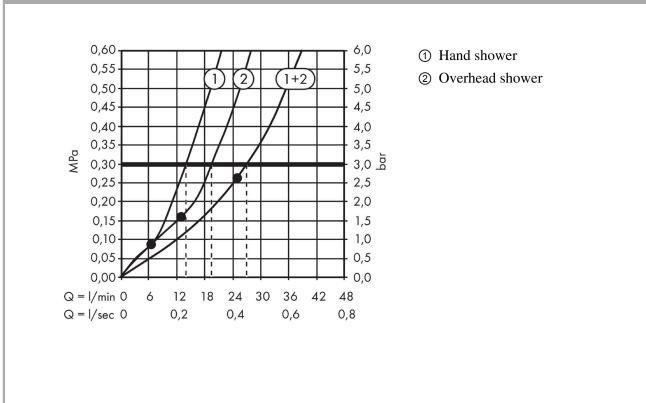

Rainmaker Select
Showerpipe 460 3jet with thermostat
Finish: **White/Chrome** Article Number: **27106400**

Product image

Scale drawing

Flowchart