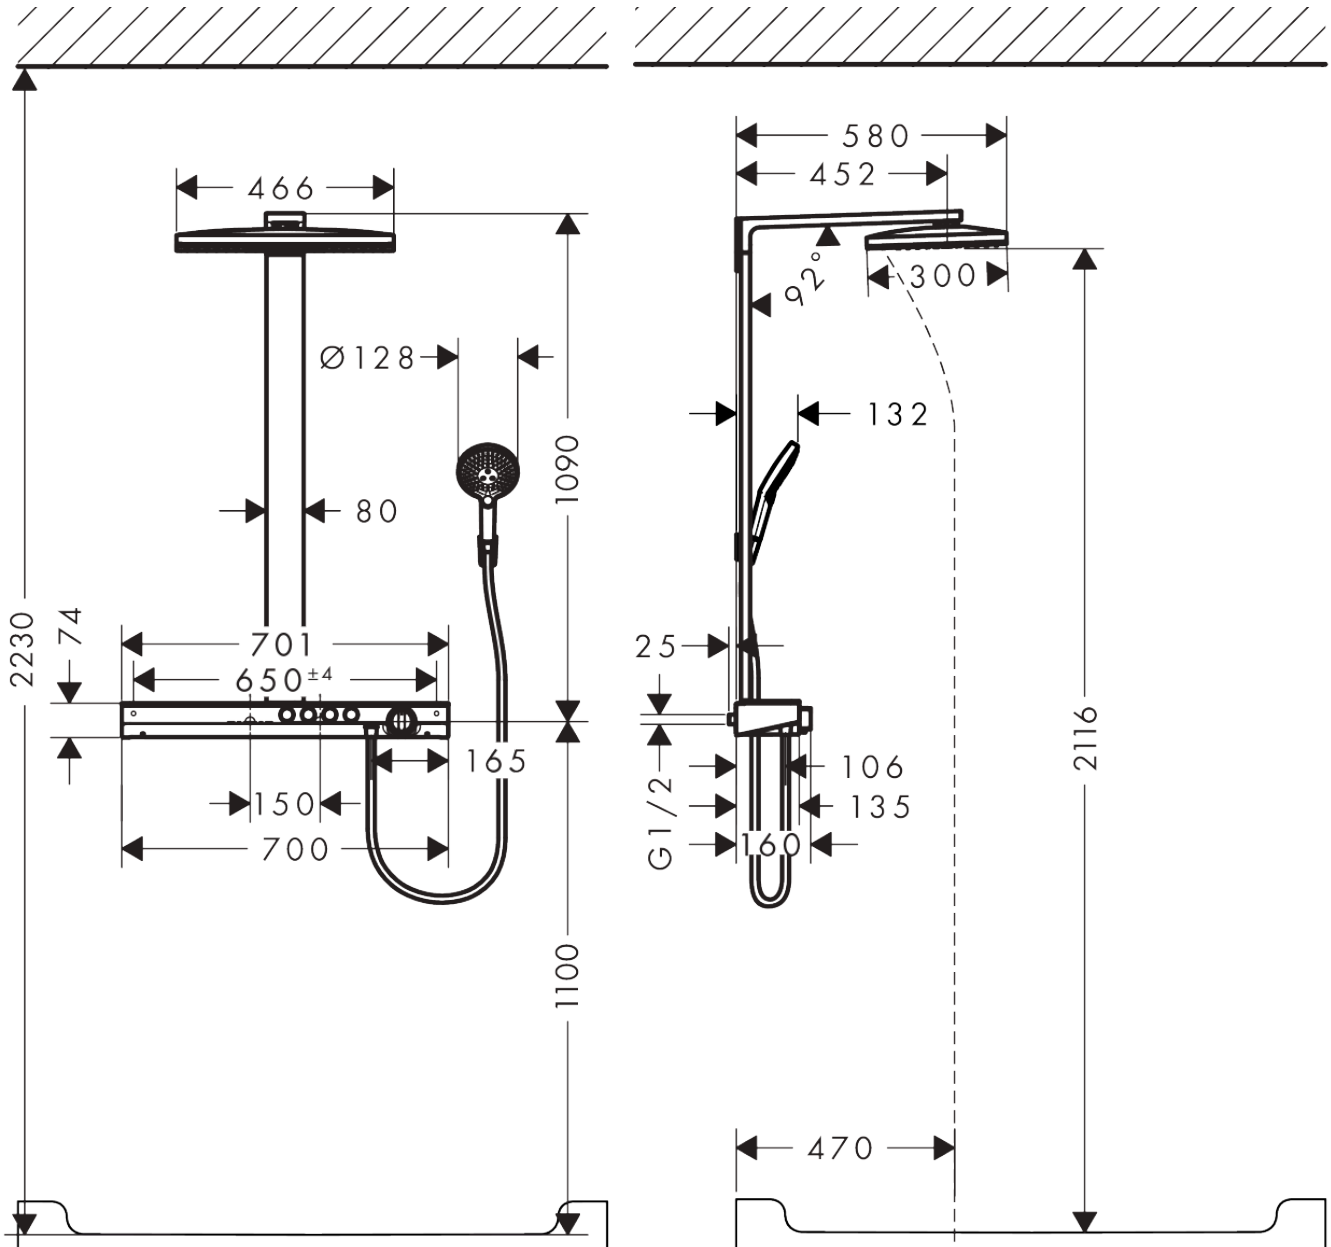

Rainmaker Select
Showerpipe 460 3jet with thermostat
Finish: **White/Chrome** Article Number: **27106400**

Installation examples